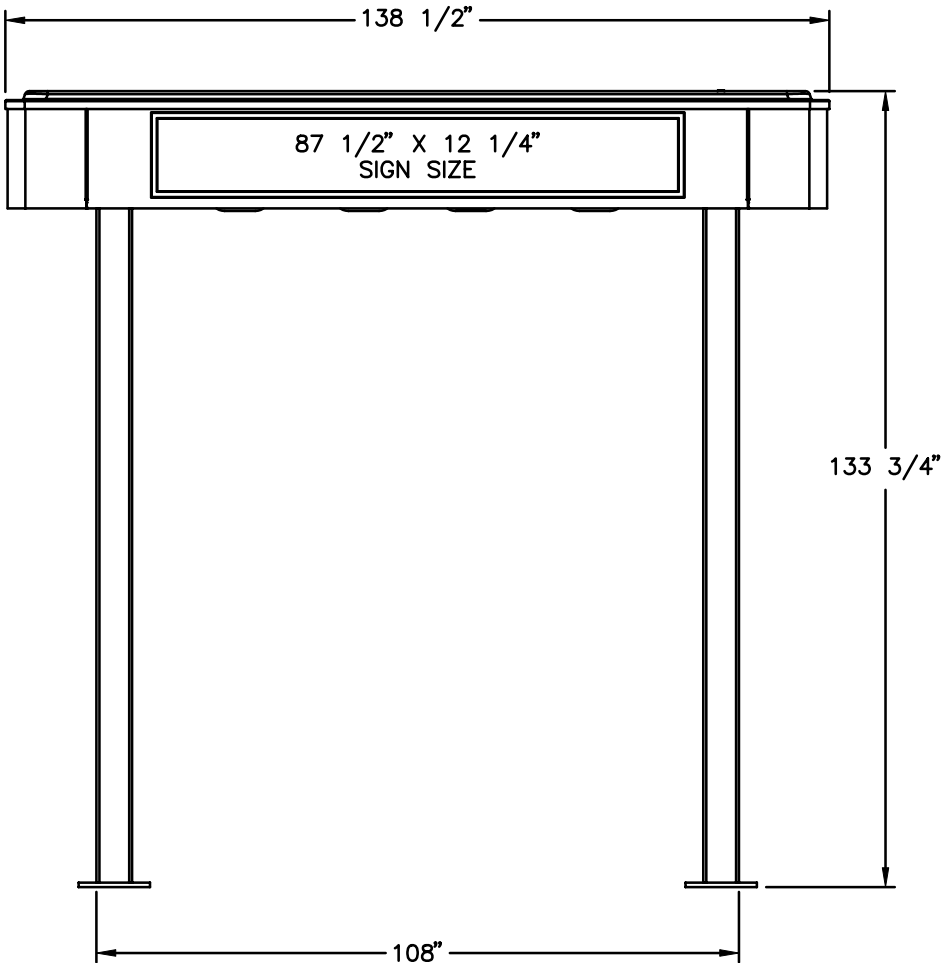

TOP VIEW

Model # 5575

4 Post Canopy

Features:

- *Backlit Front Sign
- *Backlit Side Signs
- *Backlit Rear Sign
- *Canopy Downlighting

FRONT VIEW

SIDE VIEW

THE INFORMATION CONTAINED IN THIS DRAWING IS
COPYRIGHTED. ANY REPRODUCTION IN PART OR WHOLE
WITHOUT WRITTEN PERMISSION IS STRICTLY PROHIBITED.