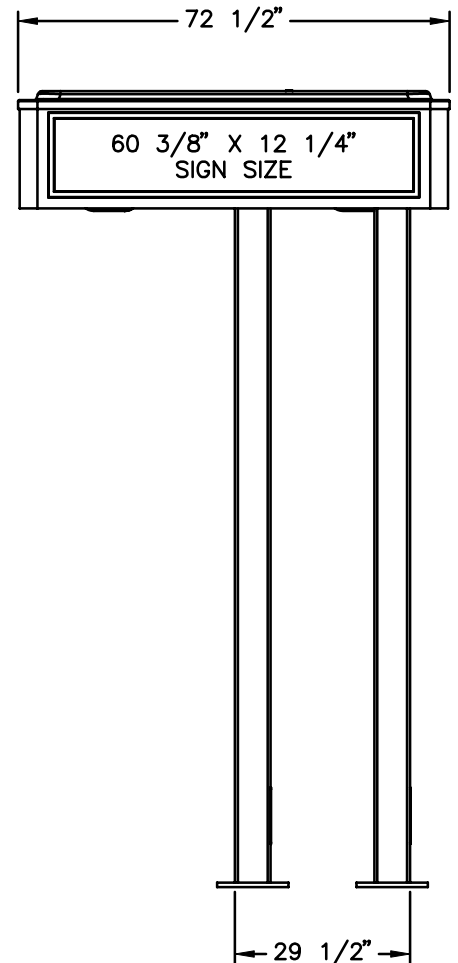

TOP VIEW

Model # 5575

4 Post Canopy

Features:

- *Backlit Front Sign
- *Backlit Side Signs
- *Backlit Rear Sign
- *Canopy Downlighting

FRONT VIEW

SIDE VIEW

THE INFORMATION CONTAINED IN THIS DRAWING IS
COPYRIGHTED. ANY REPRODUCTION IN PART OR WHOLE
WITHOUT WRITTEN PERMISSION IS STRICTLY PROHIBITED.