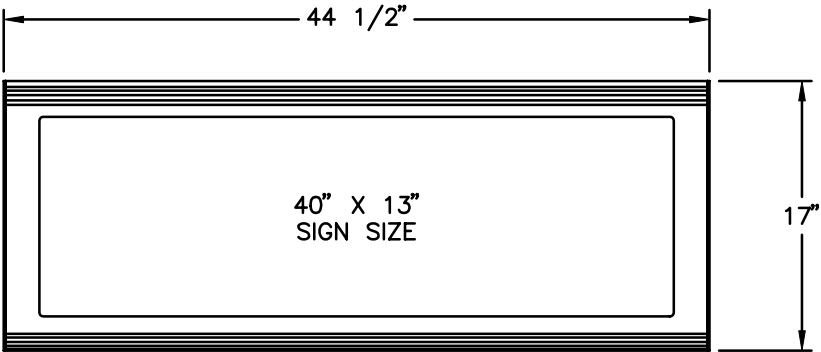

Model # 3822

Island Identifier

Features:

- *Backlit Front Sign
- *Optional Backlit Side Signs
- *Optional Backlit Rear Sign

TOP VIEW

FRONT VIEW

SIDE VIEW

THE INFORMATION CONTAINED IN THIS DRAWING IS COPYRIGHTED. ANY REPRODUCTION IN PART OR WHOLE WITHOUT WRITTEN PERMISSION IS STRICTLY PROHIBITED.