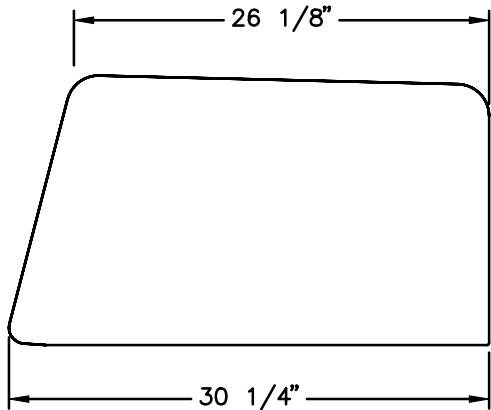

Model # 3822

Island Identifier

Features:

- *Backlit Front Sign
- *Optional Backlit Side Signs
- *Optional Backlit Rear Sign

TOP VIEW

FRONT VIEW

SIDE VIEW

THE INFORMATION CONTAINED IN THIS DRAWING IS COPYRIGHTED. ANY REPRODUCTION IN PART OR WHOLE WITHOUT WRITTEN PERMISSION IS STRICTLY PROHIBITED.