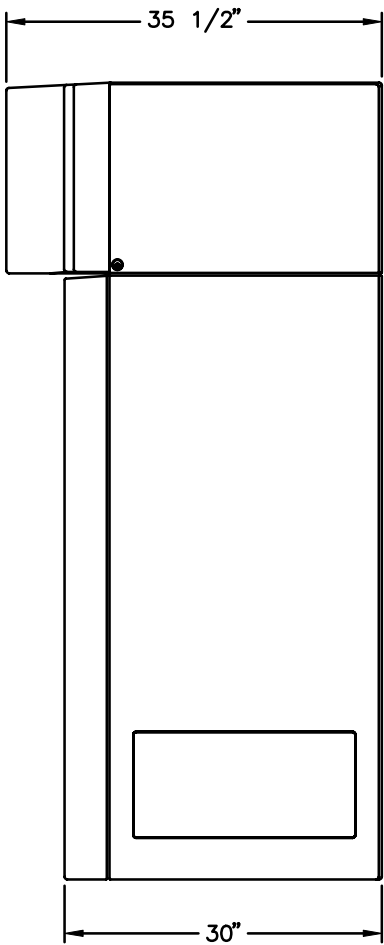

Model # 3831

Island Identifier

Features:

- *Backlit Front Sign
- *Secure Storage Area
- *Network & Graphic Display Area
- *Optional Backlit Side Signs

TOP VIEW

FRONT VIEW

SIDE VIEW

THE INFORMATION CONTAINED IN THIS DRAWING IS
COPYRIGHTED. ANY REPRODUCTION IN PART OR WHOLE
WITHOUT WRITTEN PERMISSION IS STRICTLY PROHIBITED.