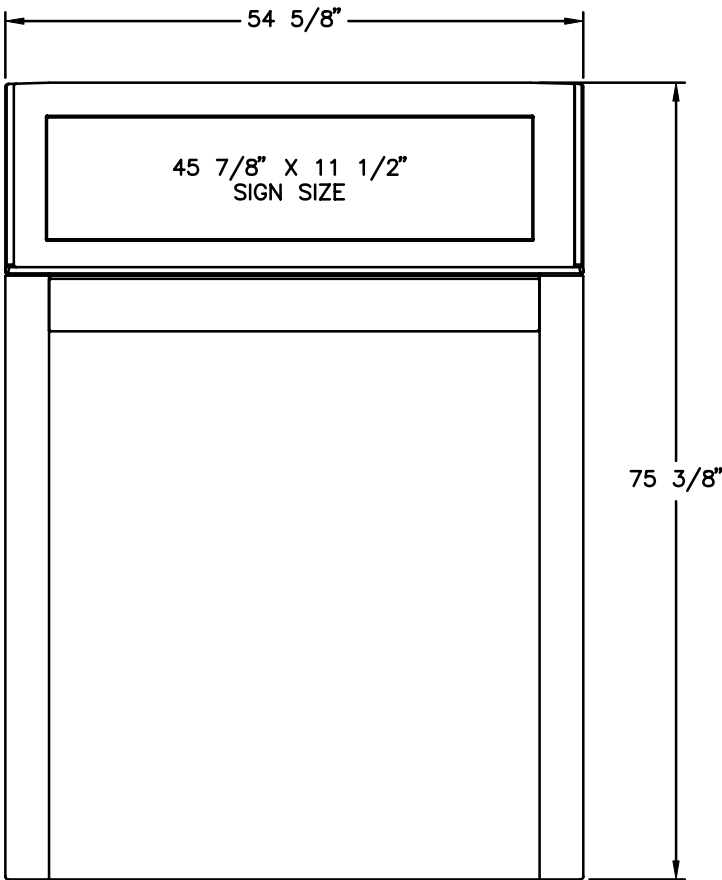

Model # 3831

Island Identifier

Features:

- *Backlit Front Sign
- *Secure Storage Area
- *Network & Graphic Display Area
- *Optional Backlit Side Signs

TOP VIEW

FRONT VIEW

SIDE VIEW

THE INFORMATION CONTAINED IN THIS DRAWING IS
COPYRIGHTED. ANY REPRODUCTION IN PART OR WHOLE
WITHOUT WRITTEN PERMISSION IS STRICTLY PROHIBITED.