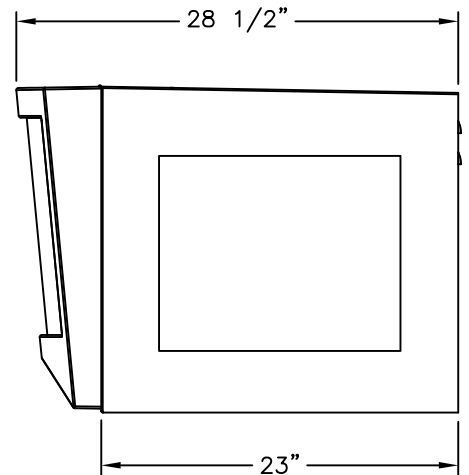

Model # 3839

Island Identifier

Features:

- *Backlit Front Sign
- *Network Display Area
- *Optional Backlit Side Signs
- *Secure Storage

TOP VIEW

FRONT VIEW

SIDE VIEW

THE INFORMATION CONTAINED IN THIS DRAWING IS
COPYRIGHTED. ANY REPRODUCTION IN PART OR WHOLE
WITHOUT WRITTEN PERMISSION IS STRICTLY PROHIBITED.