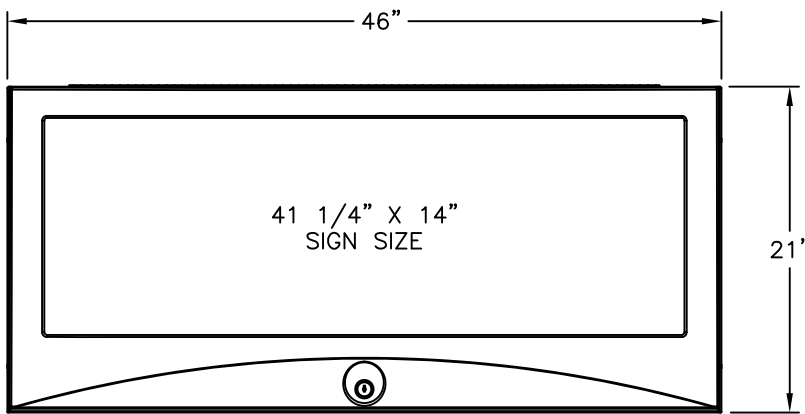

Model # 3839

Island Identifier

Features:

- *Backlit Front Sign
- *Network Display Area
- *Optional Backlit Side Signs
- *Secure Storage

TOP VIEW

FRONT VIEW

SIDE VIEW

THE INFORMATION CONTAINED IN THIS DRAWING IS
COPYRIGHTED. ANY REPRODUCTION IN PART OR WHOLE
WITHOUT WRITTEN PERMISSION IS STRICTLY PROHIBITED.