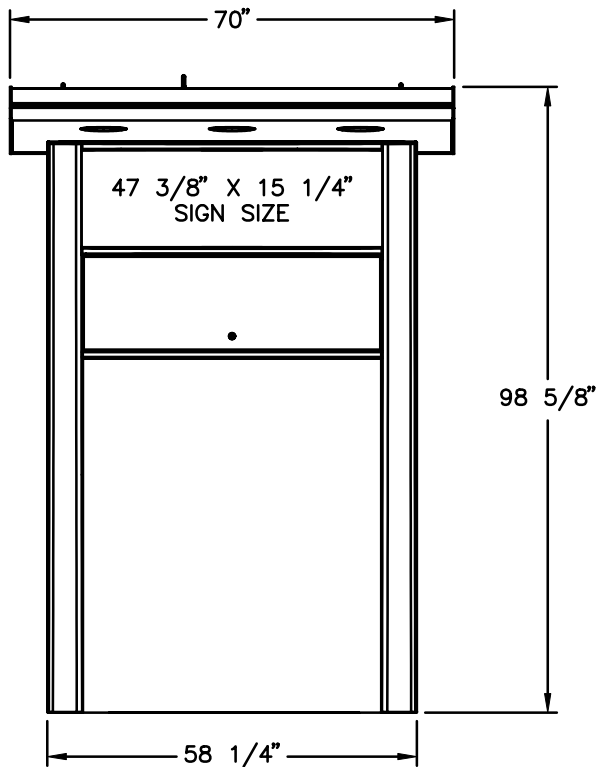

Model # 3865

Walk-Up Island Identifier

Features:

- *Backlit Front Sign
- *Network & Graphic Display Areas
- *Canopy Downlighting
- *Secure Storage

TOP VIEW

FRONT VIEW

SIDE VIEW

THE INFORMATION CONTAINED IN THIS DRAWING IS
COPYRIGHTED. ANY REPRODUCTION IN PART OR WHOLE
WITHOUT WRITTEN PERMISSION IS STRICTLY PROHIBITED.