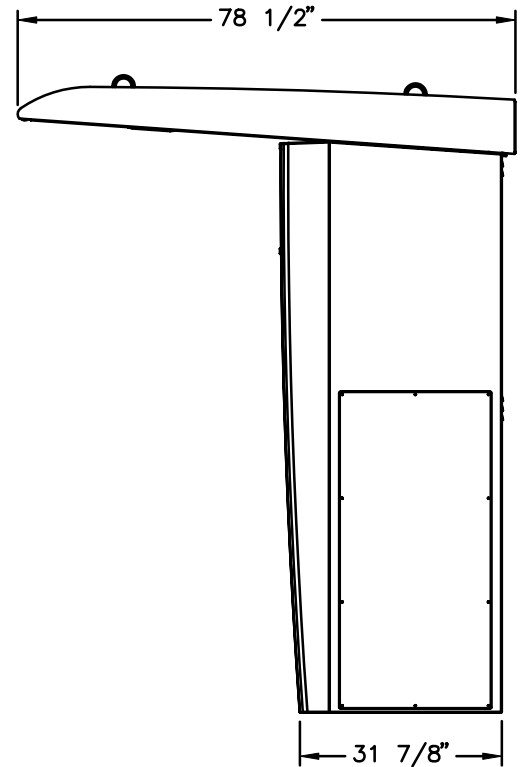

Model # 3865

Walk-Up Island Identifier

Features:

- *Backlit Front Sign
- *Network & Graphic Display Areas
- *Canopy Downlighting
- *Secure Storage

TOP VIEW

FRONT VIEW

SIDE VIEW

THE INFORMATION CONTAINED IN THIS DRAWING IS
COPYRIGHTED. ANY REPRODUCTION IN PART OR WHOLE
WITHOUT WRITTEN PERMISSION IS STRICTLY PROHIBITED.