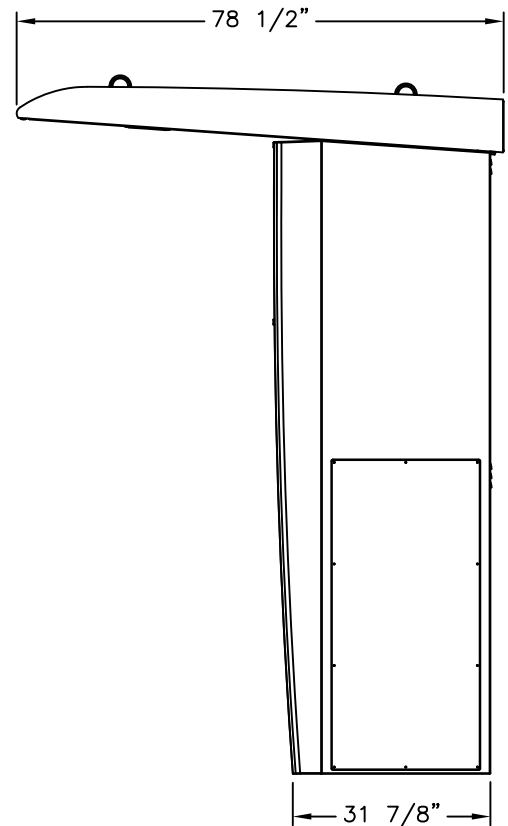

TOP VIEW

Model # 3867

Drive-Up Island Identifier

Features:

- *Backlit Front Sign
- *Network & Graphic Display Areas
- *Canopy Downlighting
- *Secure Storage

FRONT VIEW

SIDE VIEW

THE INFORMATION CONTAINED IN THIS DRAWING IS
COPYRIGHTED. ANY REPRODUCTION IN PART OR WHOLE
WITHOUT WRITTEN PERMISSION IS STRICTLY PROHIBITED.