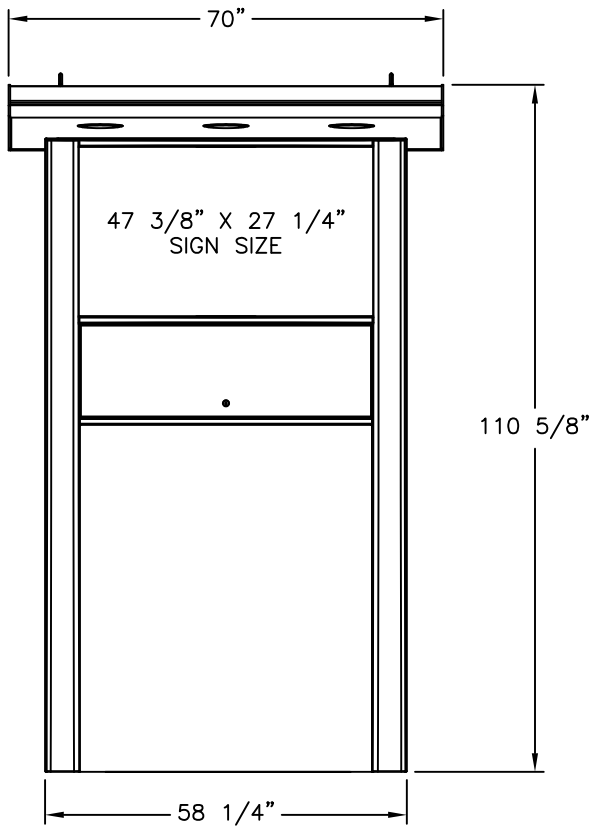

TOP VIEW

Model # 3867

Drive-Up Island Identifier

Features:

- *Backlit Front Sign
- *Network & Graphic Display Areas
- *Canopy Downlighting
- *Secure Storage

FRONT VIEW

SIDE VIEW

THE INFORMATION CONTAINED IN THIS DRAWING IS
COPYRIGHTED. ANY REPRODUCTION IN PART OR WHOLE
WITHOUT WRITTEN PERMISSION IS STRICTLY PROHIBITED.