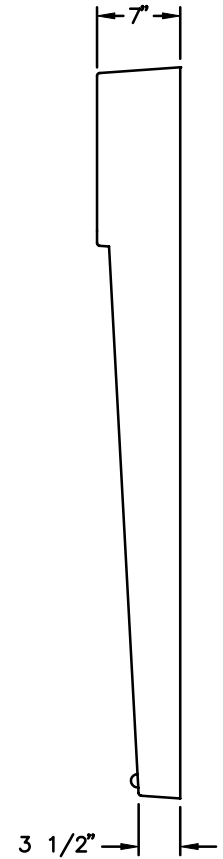

TOP VIEW

# Model # 1740

### Features:

- \*Backlit Front Sign
- \*Task Lighting
- \*Envelope Dispenser
- \*Waste Receptacle
- \*Network & Graphic Display Area
- \*Bumper Guard

FRONT VIEW

SIDE VIEW

THE INFORMATION CONTAINED IN THIS DRAWING IS COPYRIGHTED. ANY REPRODUCTION IN PART OR WHOLE WITHOUT WRITTEN PERMISSION IS STRICTLY PROHIBITED.