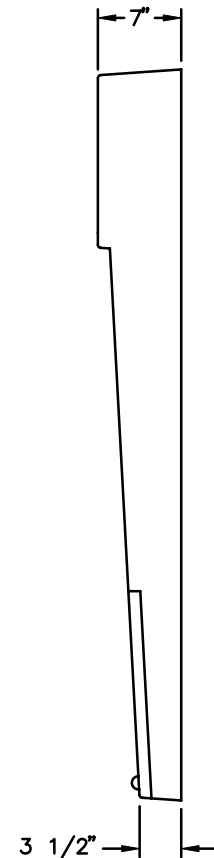

TOP VIEW

Model # 1750

Drive-Up Surround

Features:

- *Backlit Front Sign
- *Task Lighting
- *Waste Receptacle
- *Network & Graphic Display Area
- *Bumper Guard

FRONT VIEW

SIDE VIEW

THE INFORMATION CONTAINED IN THIS DRAWING IS COPYRIGHTED. ANY REPRODUCTION IN PART OR WHOLE WITHOUT WRITTEN PERMISSION IS STRICTLY PROHIBITED.