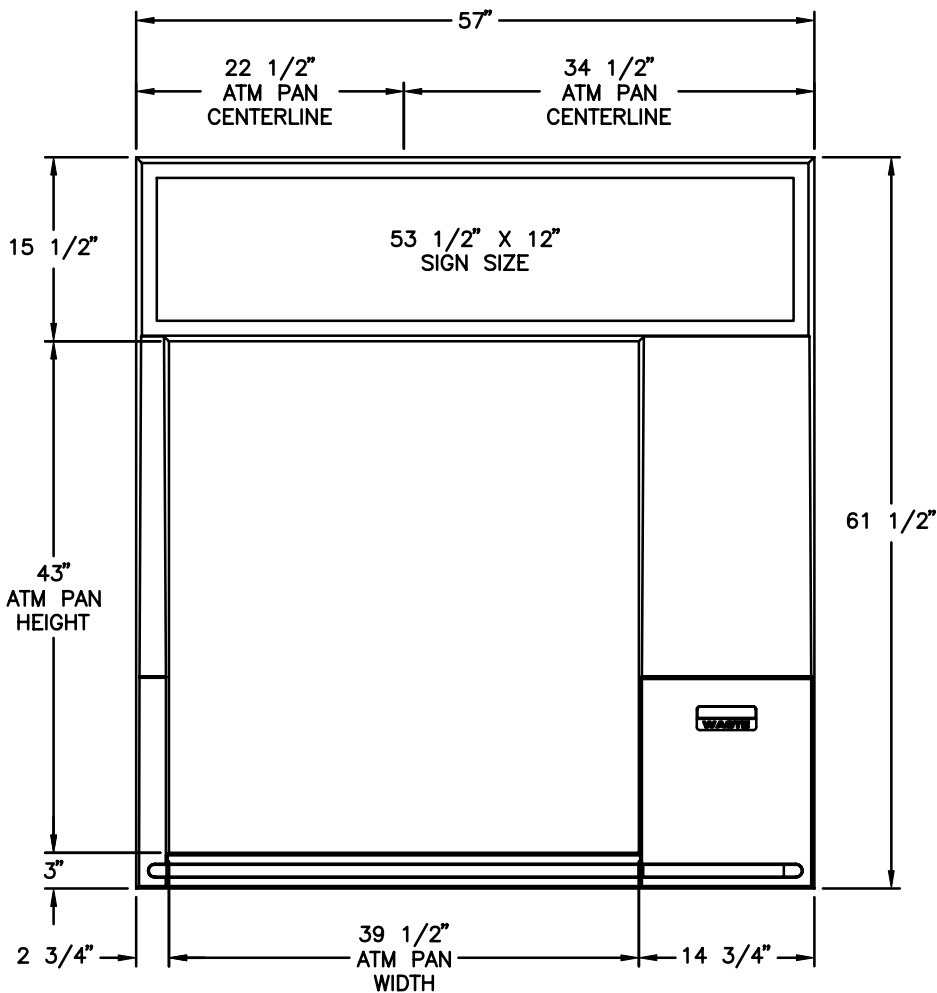

TOP VIEW

Model # 1750

Drive-Up Surround

Features:

- *Backlit Front Sign
- *Task Lighting
- *Waste Receptacle
- *Network & Graphic Display Area
- *Bumper Guard

FRONT VIEW

SIDE VIEW

THE INFORMATION CONTAINED IN THIS DRAWING IS COPYRIGHTED. ANY REPRODUCTION IN PART OR WHOLE WITHOUT WRITTEN PERMISSION IS STRICTLY PROHIBITED.