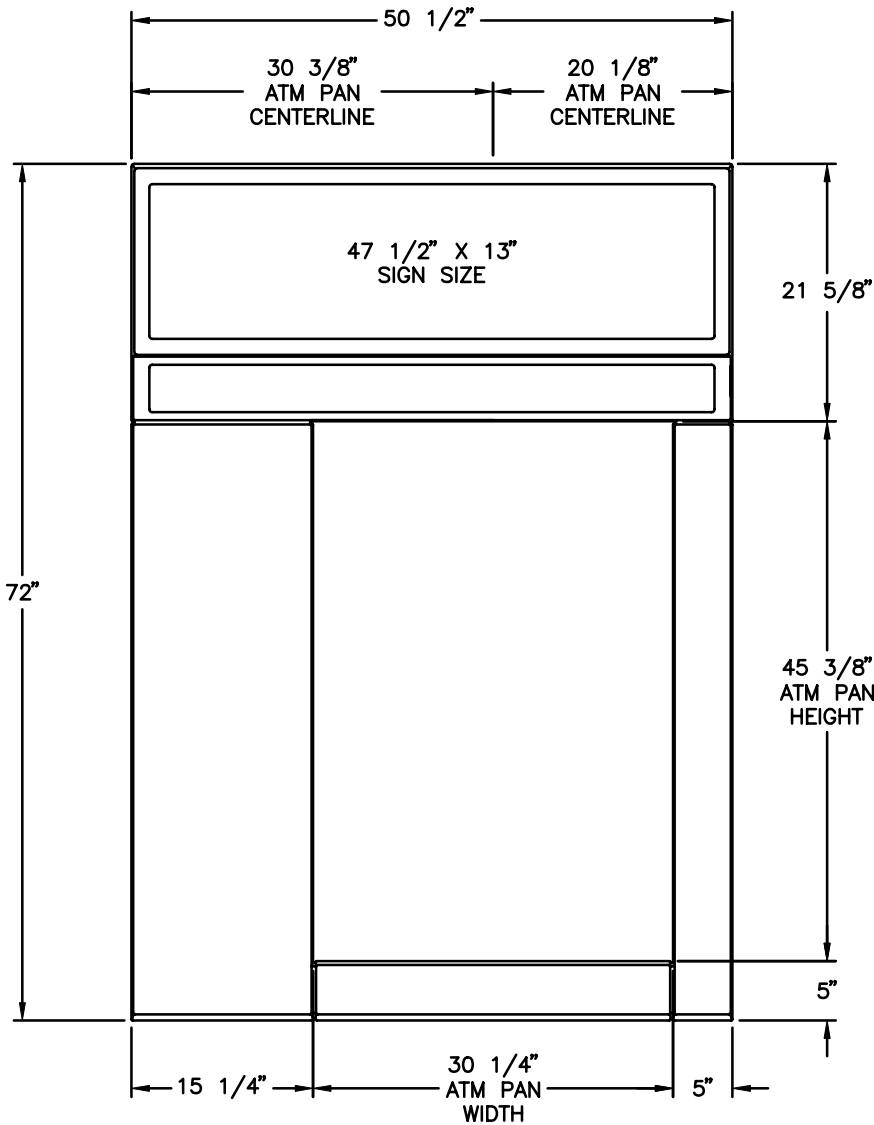

TOP VIEW

Model # 3131

Walk-Up Surround

Features:

- *Backlit Front Sign
- *Task Lighting
- *Network Display Area
- *Graphic Display Area

FRONT VIEW

SIDE VIEW

THE INFORMATION CONTAINED IN THIS DRAWING IS COPYRIGHTED. ANY REPRODUCTION IN PART OR WHOLE WITHOUT WRITTEN PERMISSION IS STRICTLY PROHIBITED.

TOP VIEW

Model # 3132

Walk-Up Surround

Features:

- *Backlit Front Sign
- *Task Lighting
- *Network Display Area
- *Graphic Display Area

FRONT VIEW

SIDE VIEW

THE INFORMATION CONTAINED IN THIS DRAWING IS COPYRIGHTED. ANY REPRODUCTION IN PART OR WHOLE WITHOUT WRITTEN PERMISSION IS STRICTLY PROHIBITED.