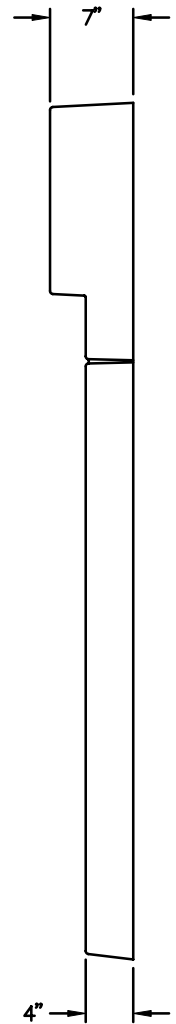

TOP VIEW

Model # 3131

Walk-Up Surround

Features:

- *Backlit Front Sign
- *Task Lighting
- *Network Display Area
- *Graphic Display Area

FRONT VIEW

SIDE VIEW

THE INFORMATION CONTAINED IN THIS DRAWING IS COPYRIGHTED. ANY REPRODUCTION IN PART OR WHOLE WITHOUT WRITTEN PERMISSION IS STRICTLY PROHIBITED.

TOP VIEW

Model # 3132

Walk-Up Surround

Features:

- *Backlit Front Sign
- *Task Lighting
- *Network Display Area
- *Graphic Display Area

FRONT VIEW

SIDE VIEW

THE INFORMATION CONTAINED IN THIS DRAWING IS COPYRIGHTED. ANY REPRODUCTION IN PART OR WHOLE WITHOUT WRITTEN PERMISSION IS STRICTLY PROHIBITED.