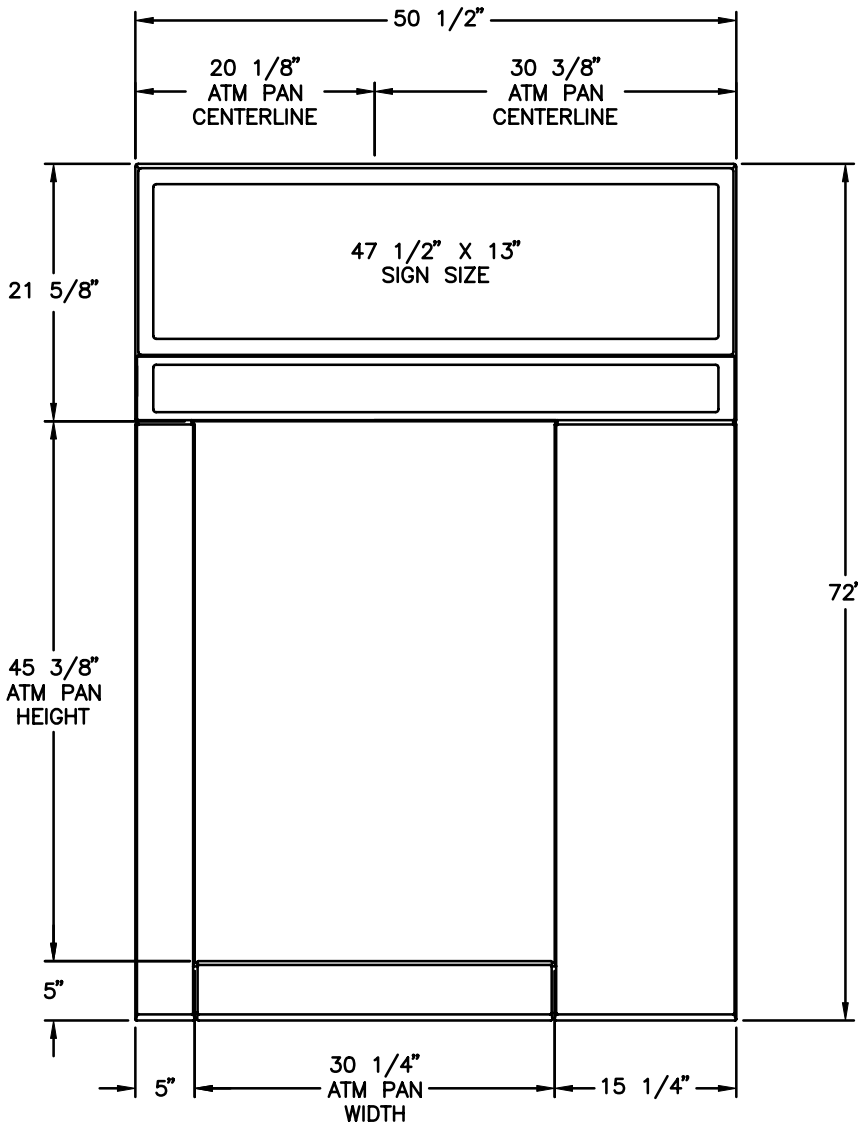

TOP VIEW

Model # 3131

Walk-Up Surround

Features:

- *Backlit Front Sign
- *Task Lighting
- *Network Display Area
- *Graphic Display Area

FRONT VIEW

SIDE VIEW

THE INFORMATION CONTAINED IN THIS DRAWING IS COPYRIGHTED. ANY REPRODUCTION IN PART OR WHOLE WITHOUT WRITTEN PERMISSION IS STRICTLY PROHIBITED.

TOP VIEW

Model # 3132

Walk-Up Surround

Features:

- *Backlit Front Sign
- *Task Lighting
- *Network Display Area
- *Graphic Display Area

FRONT VIEW

SIDE VIEW

THE INFORMATION CONTAINED IN THIS DRAWING IS COPYRIGHTED. ANY REPRODUCTION IN PART OR WHOLE WITHOUT WRITTEN PERMISSION IS STRICTLY PROHIBITED.