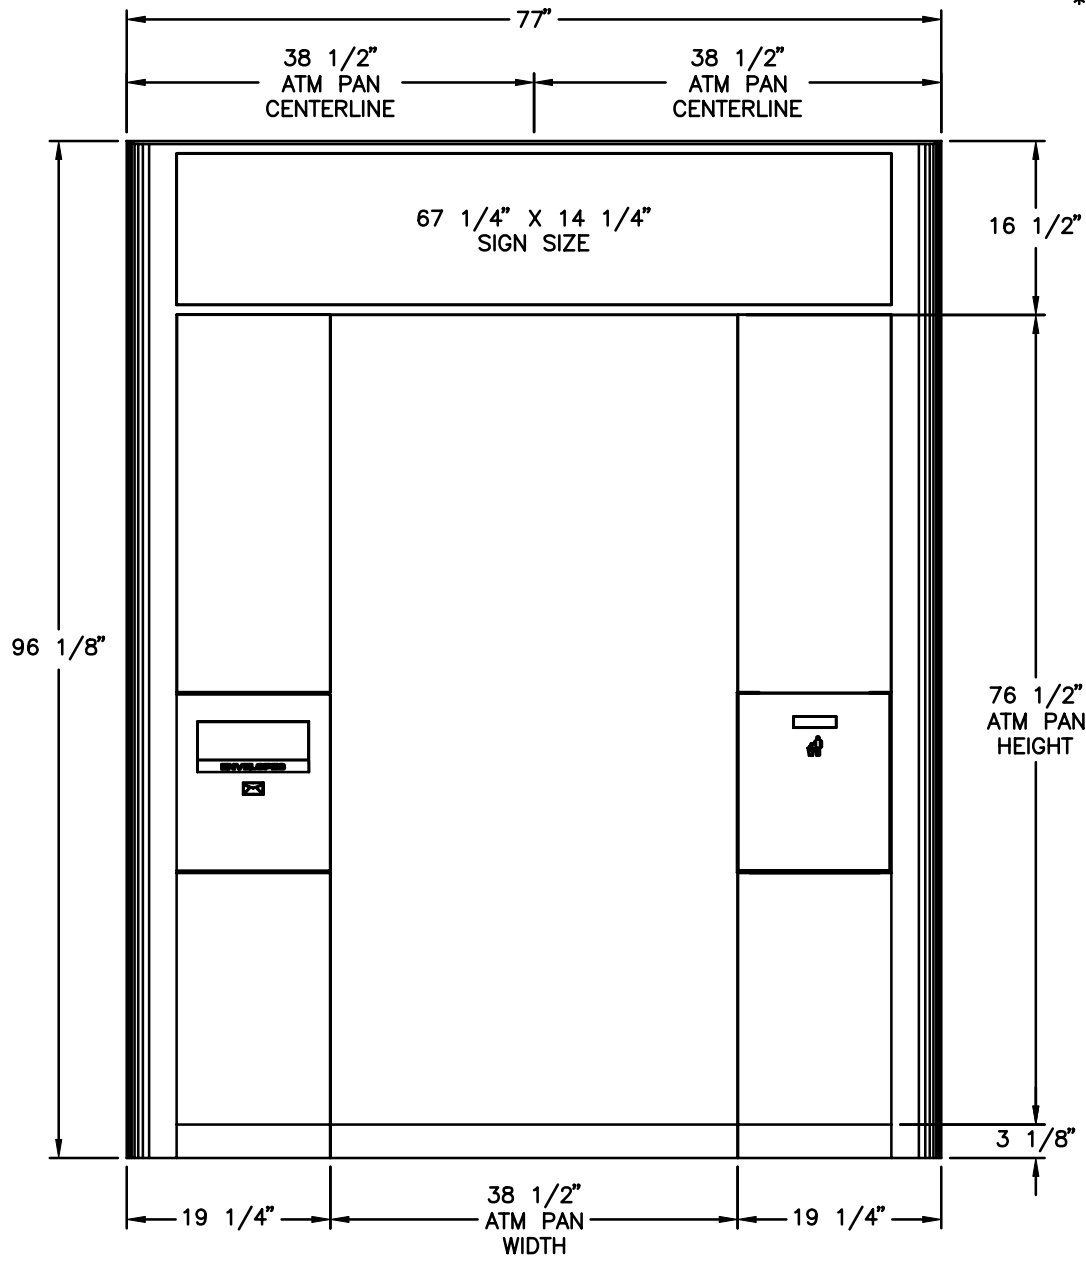

# Model # 3150

### Features:

- \*Backlit Front Sign
- \*Envelope Dispenser
- \*Waste Receptacle
- \*Network & Graphic Display Area
- \*Variable Body Depth (5"-10")
- \*Optional Bumper Guard

FRONT VIEW

SIDE VIEW

THE INFORMATION CONTAINED IN THIS DRAWING IS  
 COPYRIGHTED. ANY REPRODUCTION IN PART OR WHOLE  
 WITHOUT WRITTEN PERMISSION IS STRICTLY PROHIBITED.