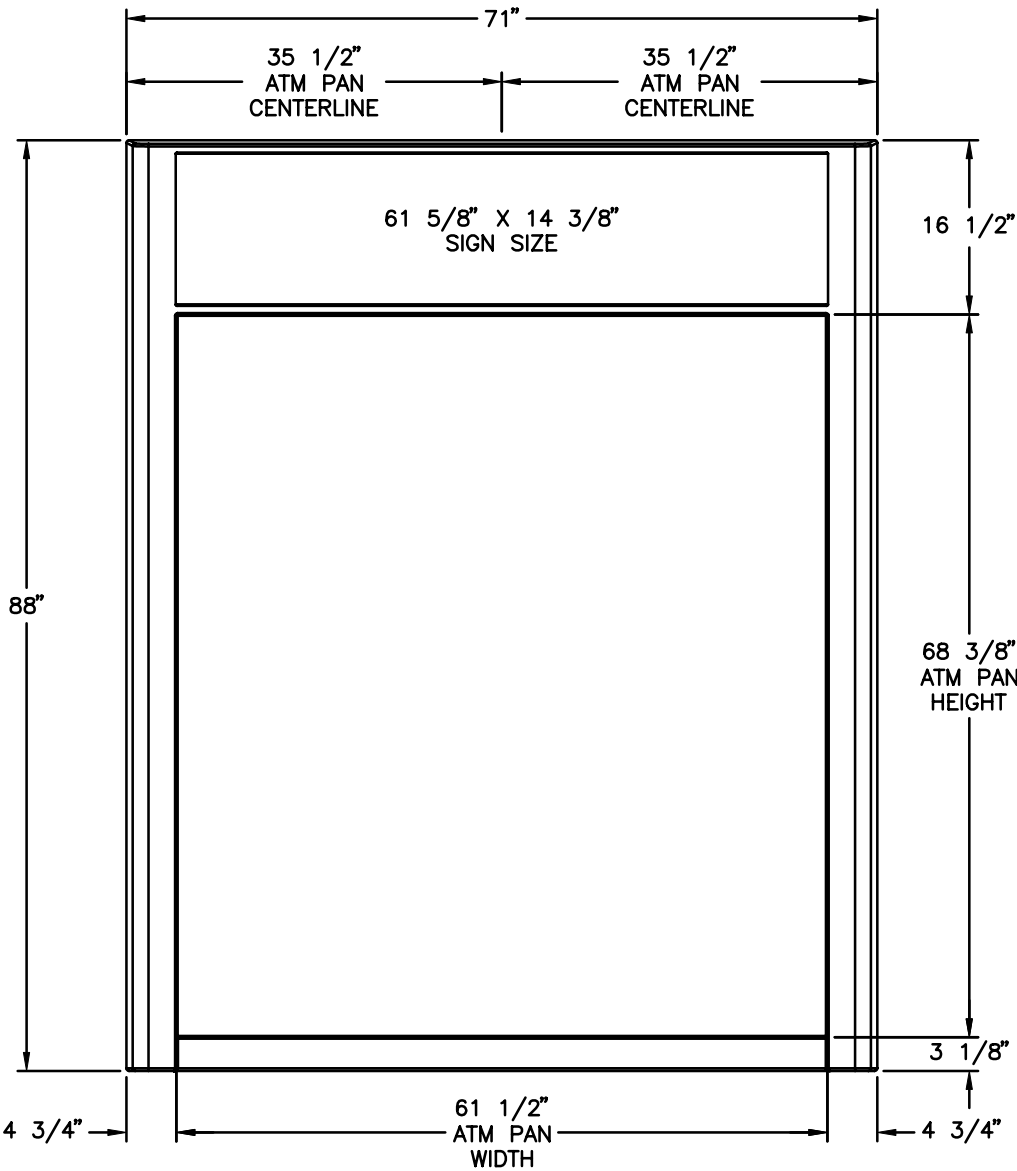

TOP VIEW

Model # 3160

Drive-Up Surround

Features:

- *Backlit Front Sign
- *Network & Graphic Display Area
- *Variable Body Depth (5"-10")
- *Optional Envelope Dispenser
- *Optional Bumper Guard

FRONT VIEW

SIDE VIEW