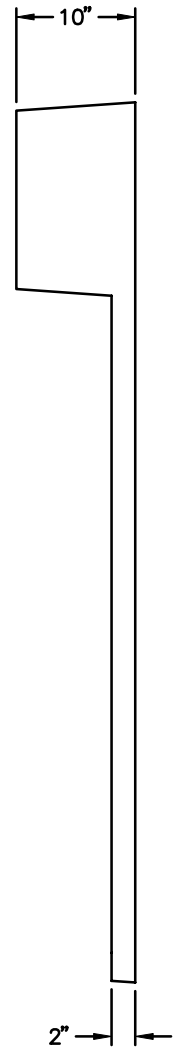

TOP VIEW

Model # 3630

Walk-Up Surround

Features:

- *Backlit Front Sign
- *Task Lighting
- *Network Display Area

FRONT VIEW

SIDE VIEW

THE INFORMATION CONTAINED IN THIS DRAWING IS COPYRIGHTED. ANY REPRODUCTION IN PART OR WHOLE WITHOUT WRITTEN PERMISSION IS STRICTLY PROHIBITED.