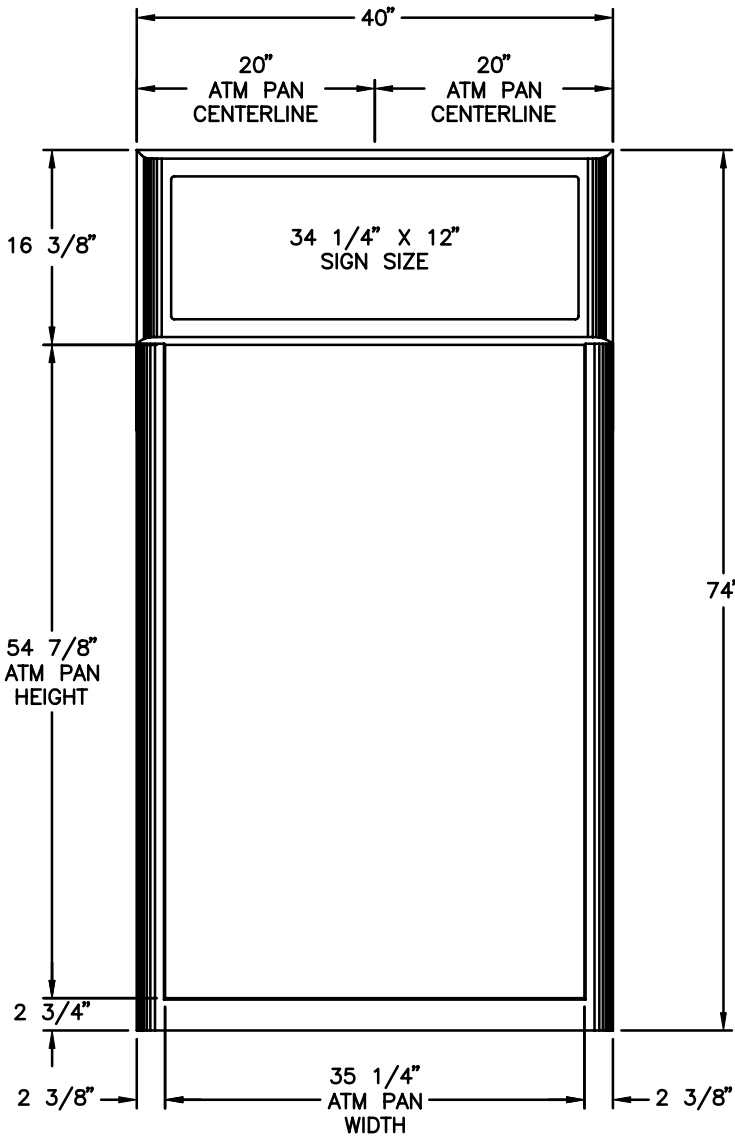

TOP VIEW

Model # 3630

Walk-Up Surround

Features:

- *Backlit Front Sign
- *Task Lighting
- *Network Display Area

FRONT VIEW

SIDE VIEW

THE INFORMATION CONTAINED IN THIS DRAWING IS COPYRIGHTED. ANY REPRODUCTION IN PART OR WHOLE WITHOUT WRITTEN PERMISSION IS STRICTLY PROHIBITED.