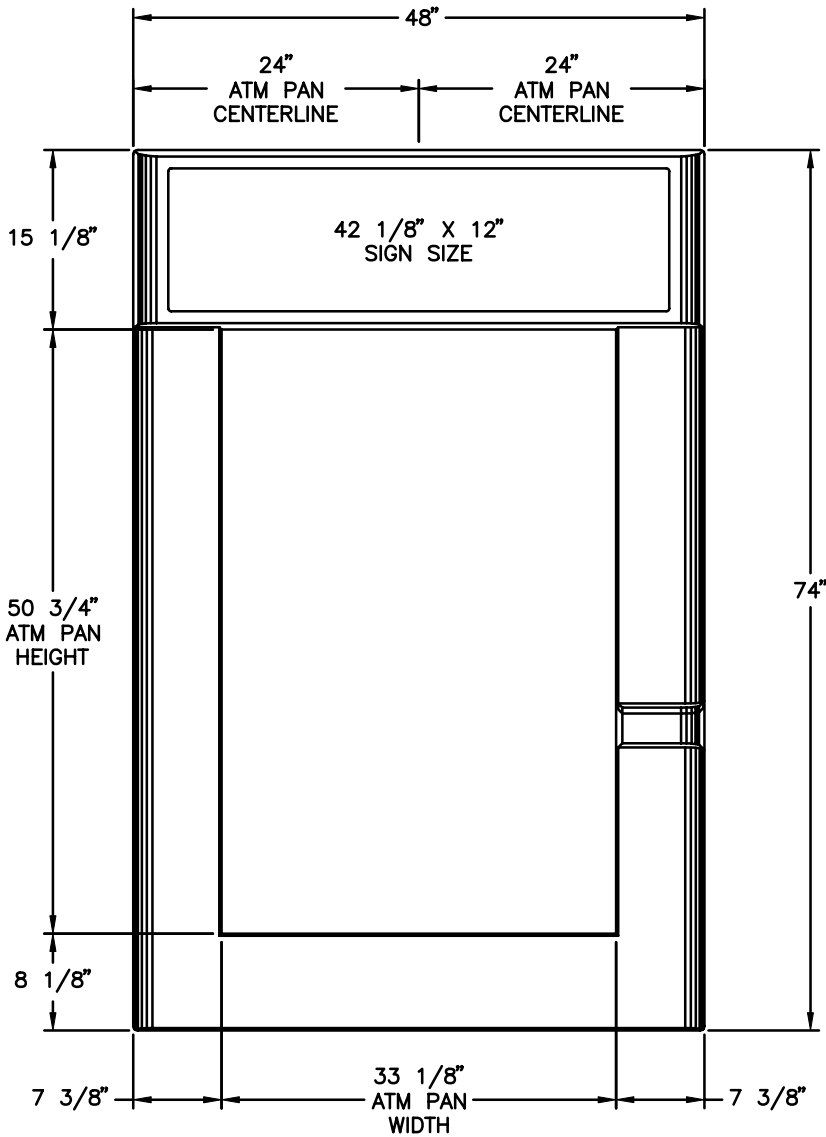

TOP VIEW

Model # 3640

Walk-Up Surround

Features:

- *Backlit Front Sign
- *Task Lighting
- *Network Display Area
- *Corian Writing Surface

FRONT VIEW

SIDE VIEW

THE INFORMATION CONTAINED IN THIS DRAWING IS COPYRIGHTED. ANY REPRODUCTION IN PART OR WHOLE WITHOUT WRITTEN PERMISSION IS STRICTLY PROHIBITED.