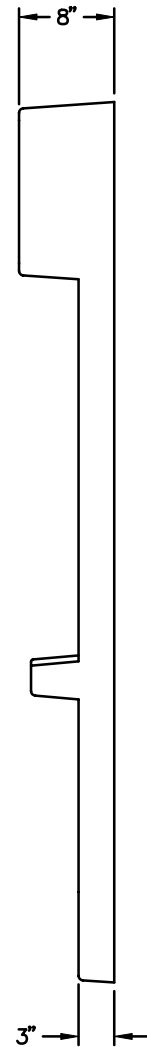

TOP VIEW

Model # 3640

Walk-Up Surround

Features:

- *Backlit Front Sign
- *Task Lighting
- *Network Display Area
- *Corian Writing Surface

FRONT VIEW

SIDE VIEW

THE INFORMATION CONTAINED IN THIS DRAWING IS COPYRIGHTED. ANY REPRODUCTION IN PART OR WHOLE WITHOUT WRITTEN PERMISSION IS STRICTLY PROHIBITED.