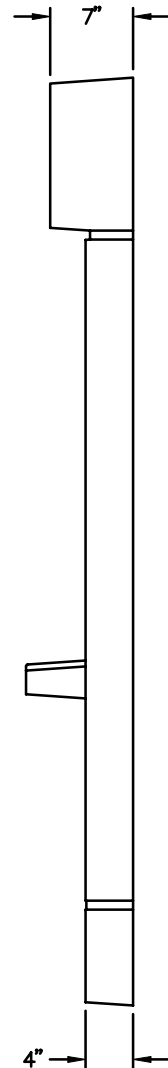

TOP VIEW

# Model # 3670

## Walk-Up Surround

### Features:

- \*Backlit Front Sign
- \*Task Lighting
- \*Network Display Area
- \*Graphic Display Area
- \*Corian Writing Surface
- \*Optional Envelope Dispenser

FRONT VIEW

SIDE VIEW

THE INFORMATION CONTAINED IN THIS DRAWING IS COPYRIGHTED. ANY REPRODUCTION IN PART OR WHOLE WITHOUT WRITTEN PERMISSION IS STRICTLY PROHIBITED.