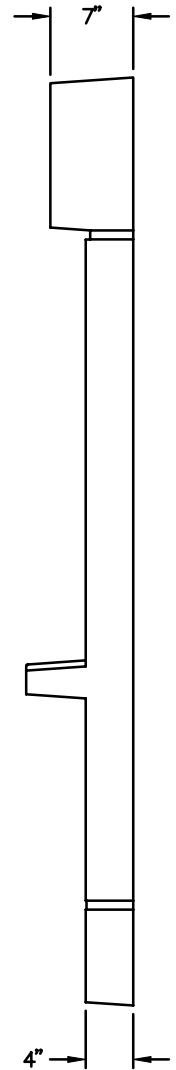

# Model # 3670

### Features:

- \*Backlit Front Sign
- \*Task Lighting
- \*Network Display Area
- \*Graphic Display Area
- \*Corian Writing Surface
- \*Optional Envelope Dispenser

FRONT VIEW

SIDE VIEW

THE INFORMATION CONTAINED IN THIS DRAWING IS  
 COPYRIGHTED. ANY REPRODUCTION IN PART OR WHOLE  
 WITHOUT WRITTEN PERMISSION IS STRICTLY PROHIBITED.

# Model # 3675