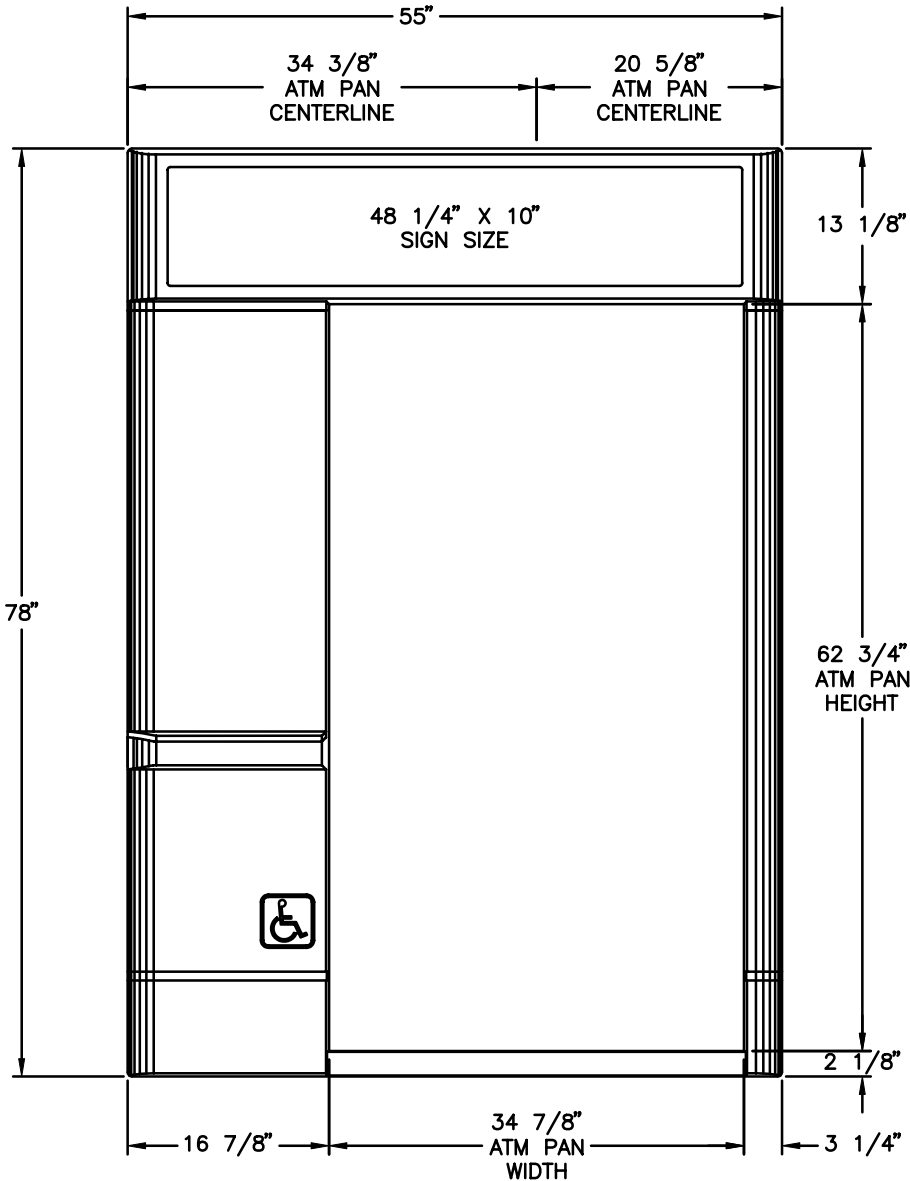

# Model # 3670

### Features:

- \*Backlit Front Sign
- \*Task Lighting
- \*Network Display Area
- \*Graphic Display Area
- \*Corian Writing Surface
- \*Optional Envelope Dispenser

FRONT VIEW

SIDE VIEW

THE INFORMATION CONTAINED IN THIS DRAWING IS COPYRIGHTED. ANY REPRODUCTION IN PART OR WHOLE WITHOUT WRITTEN PERMISSION IS STRICTLY PROHIBITED.