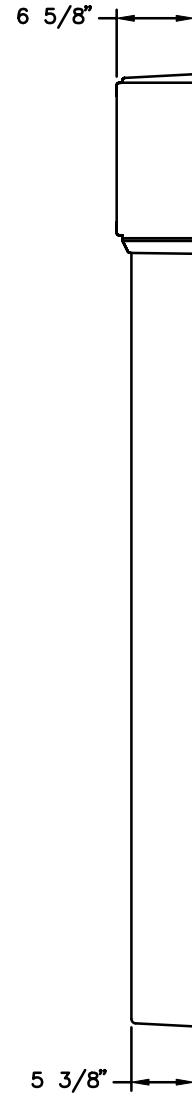

TOP VIEW

# Model # 4460

## Walk-Up Surround

### Features:

- \*Backlit Front Sign
- \*Task Lighting
- \*Envelope Dispenser
- \*Waste Receptacle
- \*Corian Writing Surface
- \*Network Display Area

FRONT VIEW

SIDE VIEW

THE INFORMATION CONTAINED IN THIS DRAWING IS COPYRIGHTED. ANY REPRODUCTION IN PART OR WHOLE WITHOUT WRITTEN PERMISSION IS STRICTLY PROHIBITED.