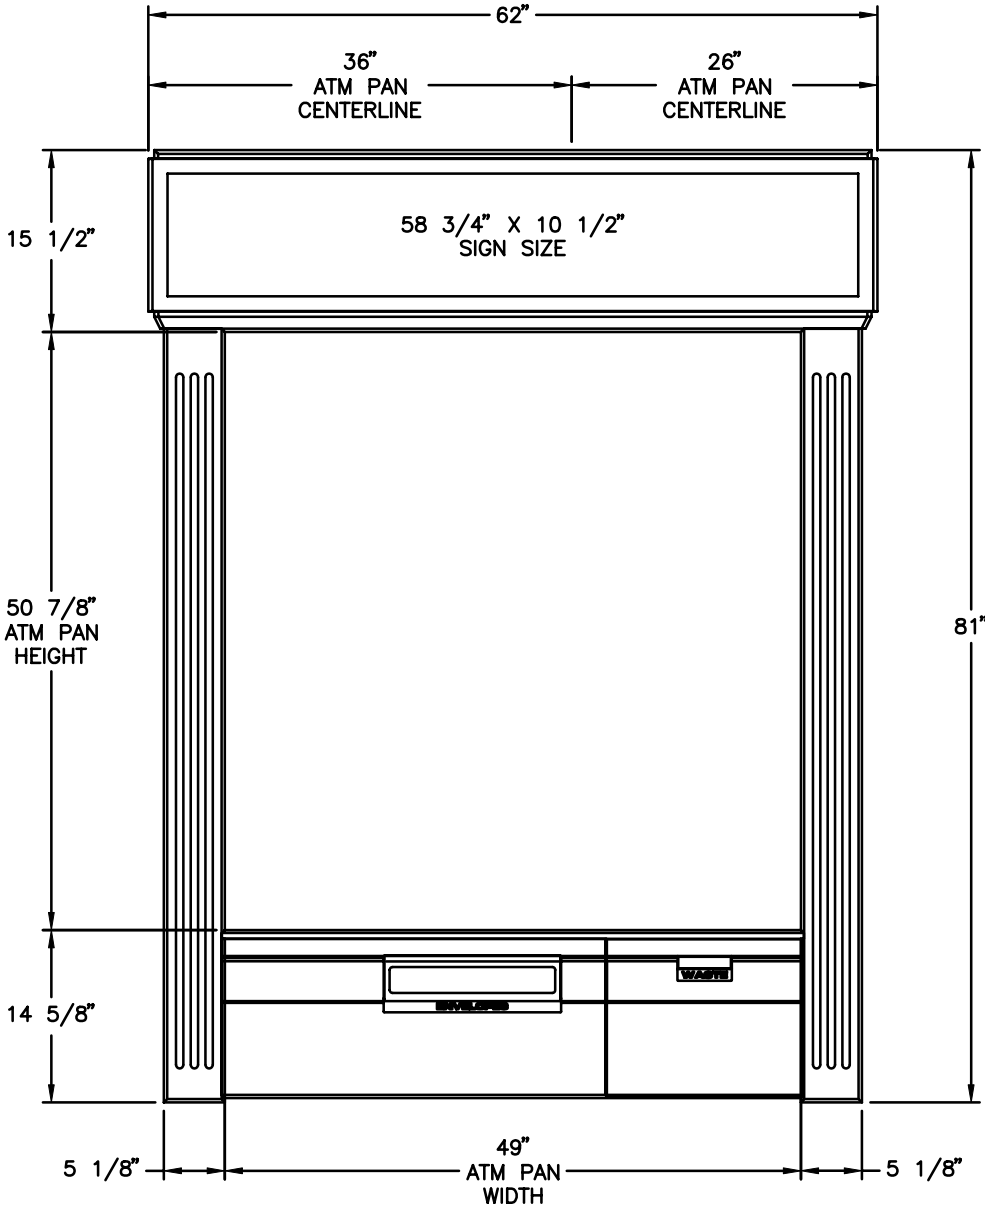

# Model # 4460

### Features:

- \*Backlit Front Sign
- \*Task Lighting
- \*Envelope Dispenser
- \*Waste Receptacle
- \*Corian Writing Surface
- \*Network Display Area

FRONT VIEW

SIDE VIEW

THE INFORMATION CONTAINED IN THIS DRAWING IS COPYRIGHTED. ANY REPRODUCTION IN PART OR WHOLE WITHOUT WRITTEN PERMISSION IS STRICTLY PROHIBITED.