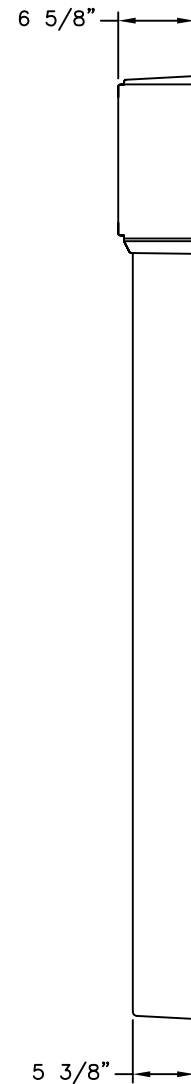

TOP VIEW

Model # 4460

Walk-Up Surround

Features:

- *Backlit Front Sign
- *Task Lighting
- *Envelope Dispenser
- *Waste Receptacle
- *Corian Writing Surface
- *Network Display Area

FRONT VIEW

SIDE VIEW

THE INFORMATION CONTAINED IN THIS DRAWING IS
 COPYRIGHTED. ANY REPRODUCTION IN PART OR WHOLE
 WITHOUT WRITTEN PERMISSION IS STRICTLY PROHIBITED.