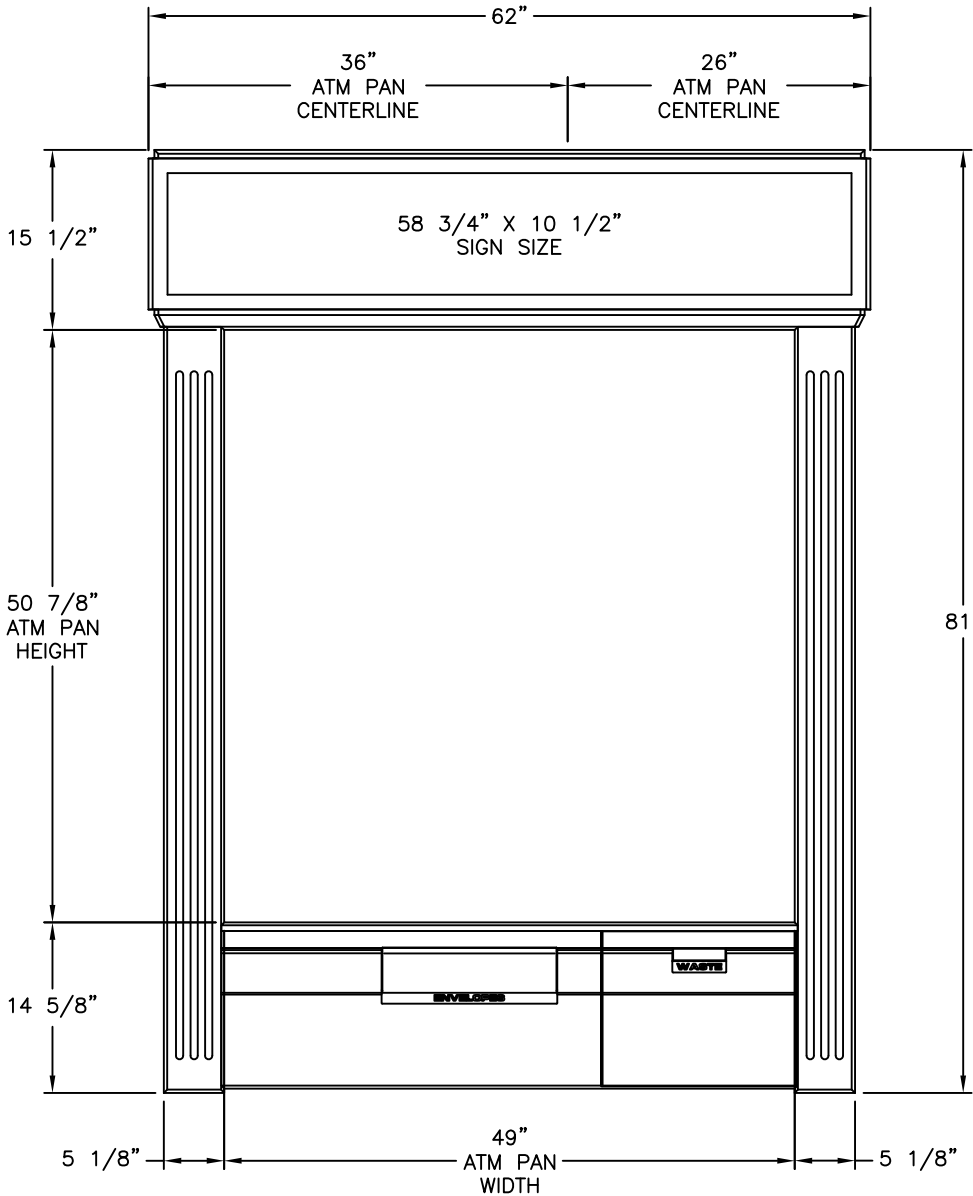

TOP VIEW

Model # 4460

Walk-Up Surround

Features:

- *Backlit Front Sign
- *Task Lighting
- *Envelope Dispenser
- *Waste Receptacle
- *Corian Writing Surface
- *Network Display Area

FRONT VIEW

SIDE VIEW

THE INFORMATION CONTAINED IN THIS DRAWING IS
 COPYRIGHTED. ANY REPRODUCTION IN PART OR WHOLE
 WITHOUT WRITTEN PERMISSION IS STRICTLY PROHIBITED.