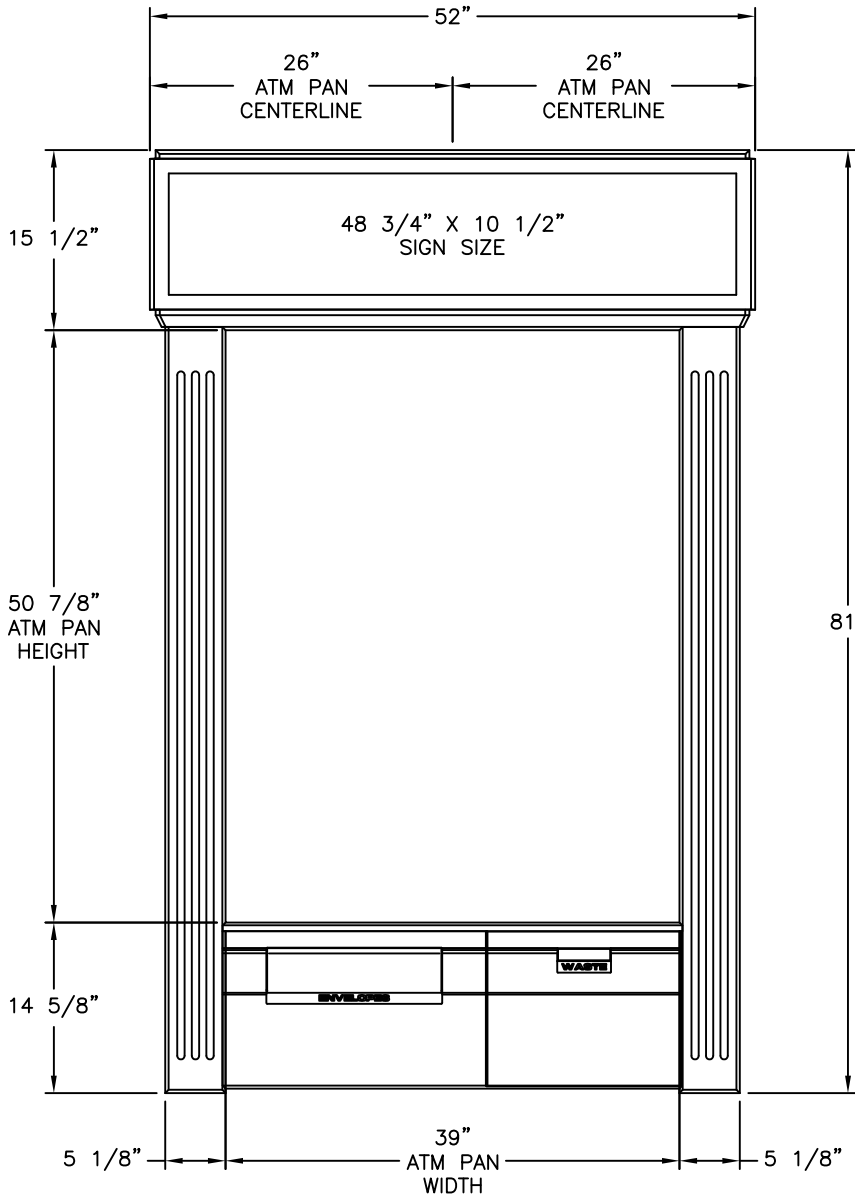

TOP VIEW

Model # 4462

Walk-Up Surround

Features:

- *Backlit Front Sign
- *Task Lighting
- *Envelope Dispenser
- *Waste Receptacle
- *Corian Writing Surface
- *Network Display Area

FRONT VIEW

SIDE VIEW

THE INFORMATION CONTAINED IN THIS DRAWING IS
 COPYRIGHTED. ANY REPRODUCTION IN PART OR WHOLE
 WITHOUT WRITTEN PERMISSION IS STRICTLY PROHIBITED.