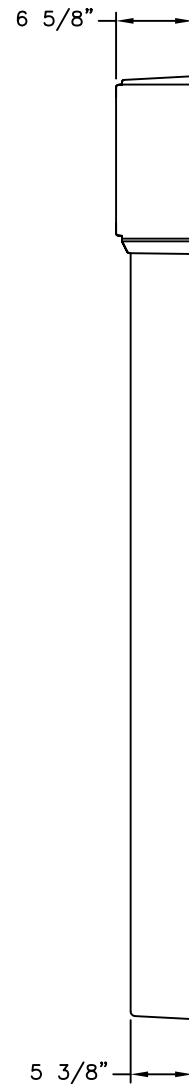

TOP VIEW

Model # 4462

Walk-Up Surround

Features:

- *Backlit Front Sign
- *Task Lighting
- *Envelope Dispenser
- *Waste Receptacle
- *Corian Writing Surface
- *Network Display Area

FRONT VIEW

SIDE VIEW

THE INFORMATION CONTAINED IN THIS DRAWING IS
 COPYRIGHTED. ANY REPRODUCTION IN PART OR WHOLE
 WITHOUT WRITTEN PERMISSION IS STRICTLY PROHIBITED.