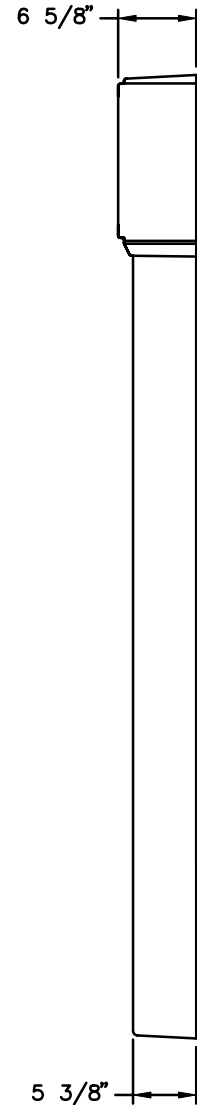

TOP VIEW

# Model # 4462

## Walk-Up Surround

### Features:

- \*Backlit Front Sign
- \*Task Lighting
- \*Envelope Dispenser
- \*Waste Receptacle
- \*Corian Writing Surface
- \*Network Display Area

FRONT VIEW

SIDE VIEW

THE INFORMATION CONTAINED IN THIS DRAWING IS COPYRIGHTED. ANY REPRODUCTION IN PART OR WHOLE WITHOUT WRITTEN PERMISSION IS STRICTLY PROHIBITED.