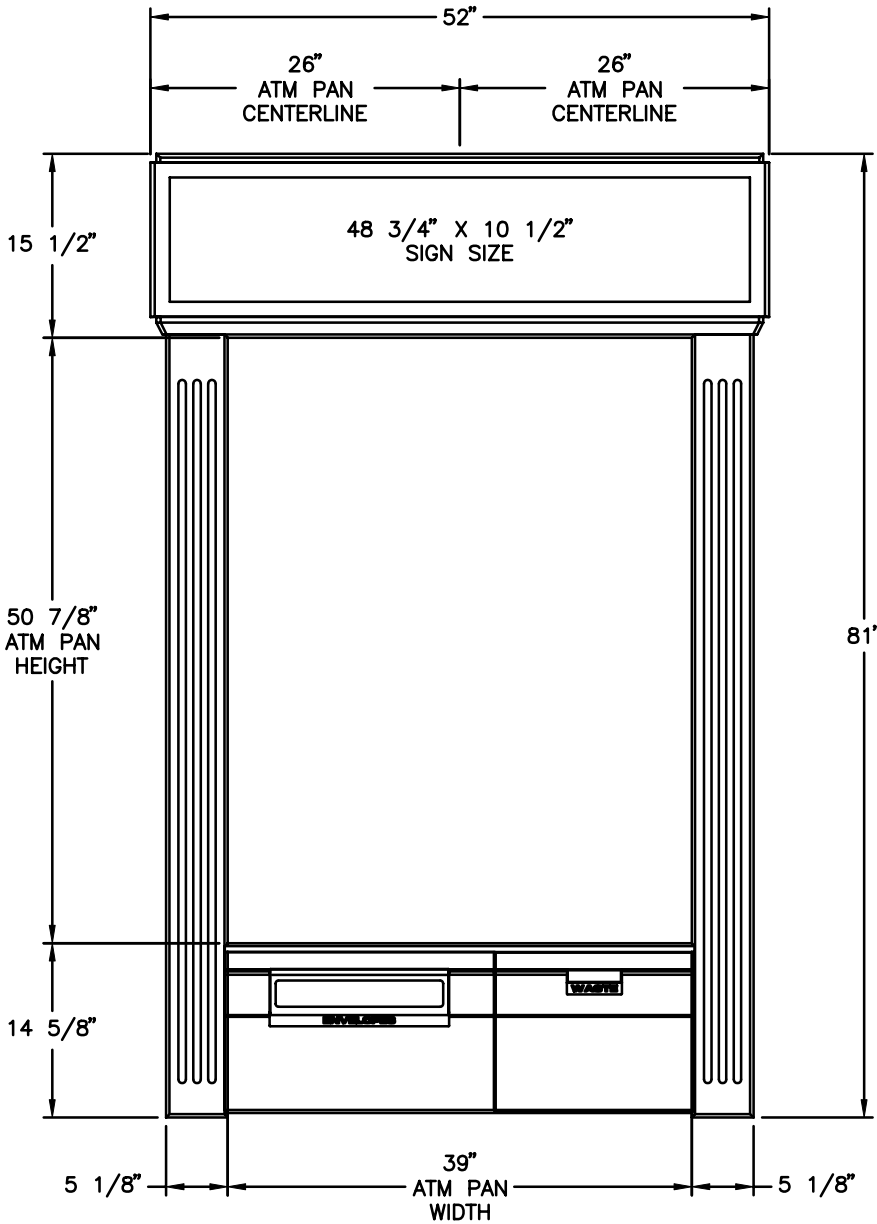

### Features:

- \*Backlit Front Sign
- \*Task Lighting
- \*Envelope Dispenser
- \*Waste Receptacle
- \*Corian Writing Surface
- \*Network Display Area

FRONT VIEW

SIDE VIEW

THE INFORMATION CONTAINED IN THIS DRAWING IS COPYRIGHTED. ANY REPRODUCTION IN PART OR WHOLE WITHOUT WRITTEN PERMISSION IS STRICTLY PROHIBITED.