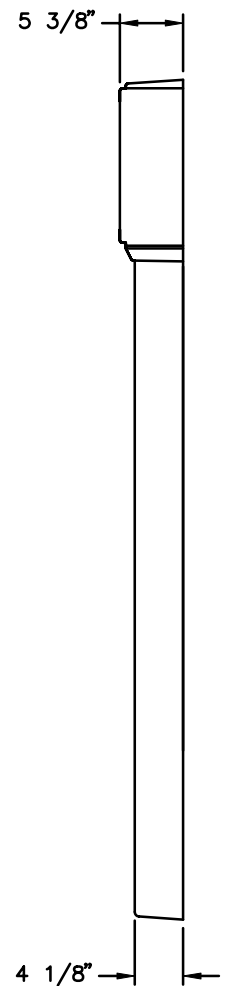

TOP VIEW

Model # 4464

Drive-Up Surround

Features:

- *Backlit Front Sign
- *Task Lighting
- *Network Display Area
- *Optional Bumper Guard

FRONT VIEW

SIDE VIEW

THE INFORMATION CONTAINED IN THIS DRAWING IS COPYRIGHTED. ANY REPRODUCTION IN PART OR WHOLE WITHOUT WRITTEN PERMISSION IS STRICTLY PROHIBITED.