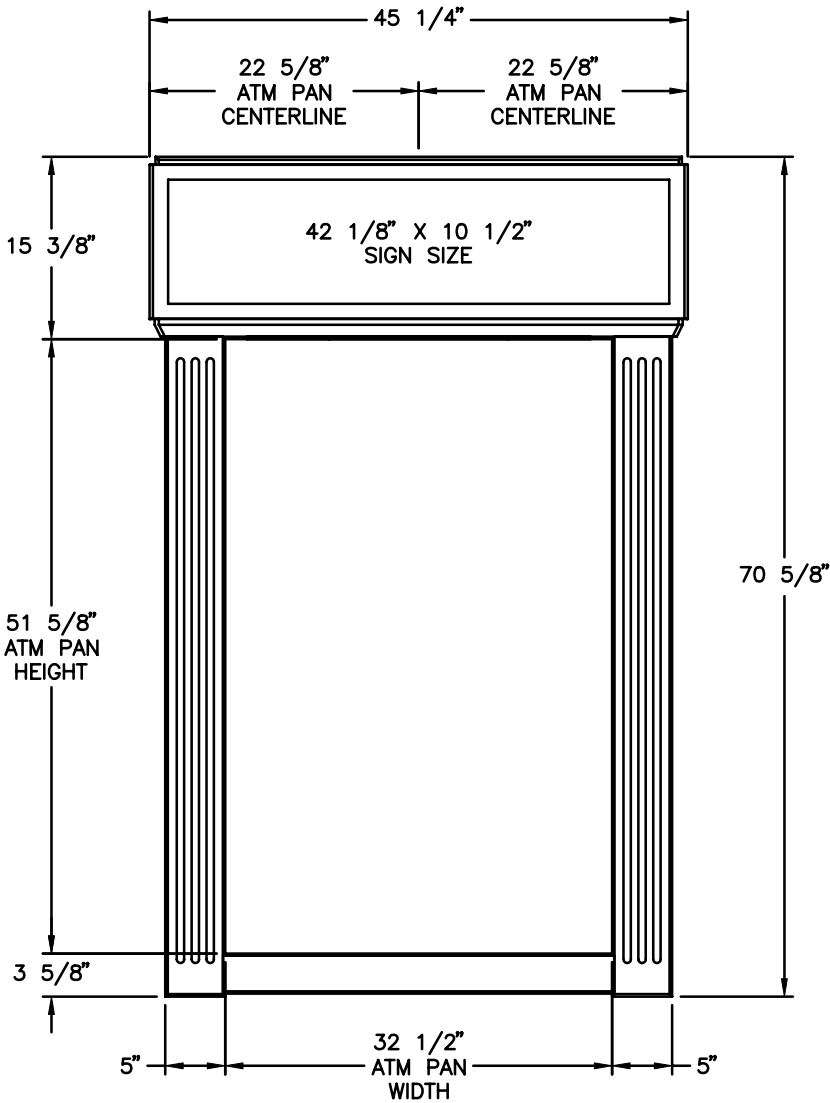

TOP VIEW

Model # 4464

Drive-Up Surround

Features:

- *Backlit Front Sign
- *Task Lighting
- *Network Display Area
- *Optional Bumper Guard

FRONT VIEW

SIDE VIEW

THE INFORMATION CONTAINED IN THIS DRAWING IS COPYRIGHTED. ANY REPRODUCTION IN PART OR WHOLE WITHOUT WRITTEN PERMISSION IS STRICTLY PROHIBITED.