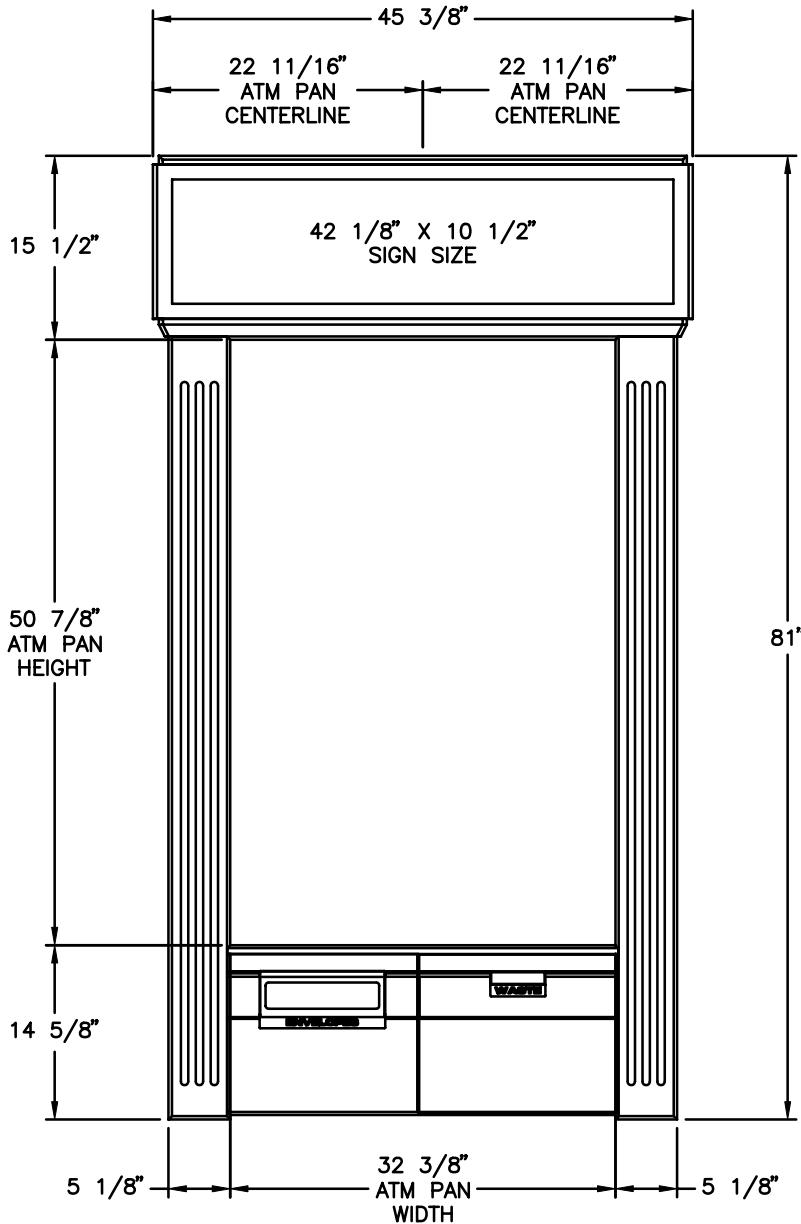

# Model # 4465

### Features:

- \*Backlit Front Sign
- \*Task Lighting
- \*Envelope Dispenser
- \*Waste Receptacle
- \*Corian Writing Surface
- \*Network Display Area

FRONT VIEW

SIDE VIEW

THE INFORMATION CONTAINED IN THIS DRAWING IS COPYRIGHTED. ANY REPRODUCTION IN PART OR WHOLE WITHOUT WRITTEN PERMISSION IS STRICTLY PROHIBITED.