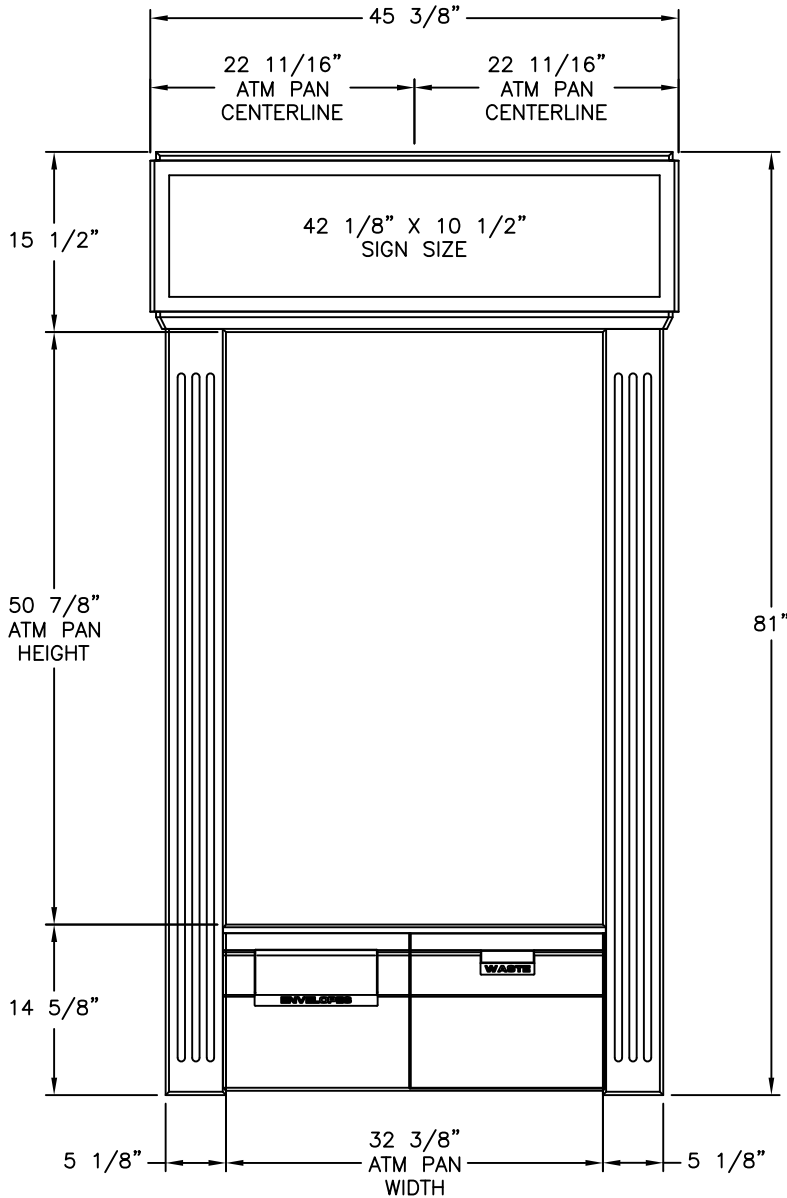

# Model # 4465

### Features:

- \*Backlit Front Sign
- \*Task Lighting
- \*Envelope Dispenser
- \*Waste Receptacle
- \*Corian Writing Surface
- \*Network Display Area

FRONT VIEW

SIDE VIEW

THE INFORMATION CONTAINED IN THIS DRAWING IS  
 COPYRIGHTED. ANY REPRODUCTION IN PART OR WHOLE  
 WITHOUT WRITTEN PERMISSION IS STRICTLY PROHIBITED.