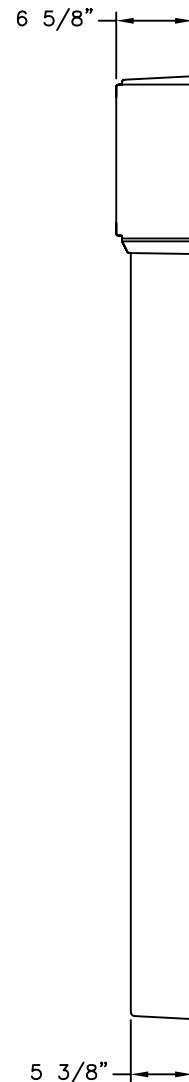

TOP VIEW

# Model # 4465

## Walk-Up Surround

### Features:

- \*Backlit Front Sign
- \*Task Lighting
- \*Envelope Dispenser
- \*Waste Receptacle
- \*Corian Writing Surface
- \*Network Display Area

FRONT VIEW

SIDE VIEW

THE INFORMATION CONTAINED IN THIS DRAWING IS  
 COPYRIGHTED. ANY REPRODUCTION IN PART OR WHOLE  
 WITHOUT WRITTEN PERMISSION IS STRICTLY PROHIBITED.