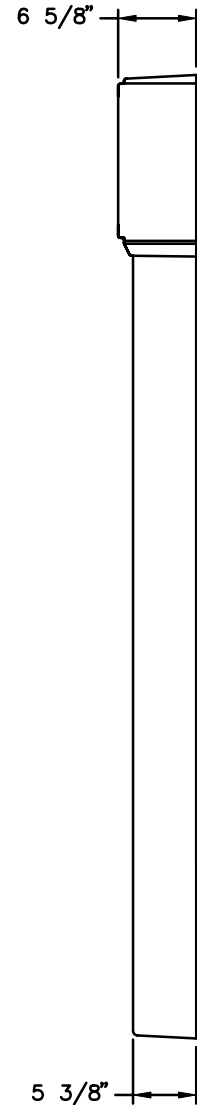

TOP VIEW

# Model # 4465

## Walk-Up Surround

### Features:

- \*Backlit Front Sign
- \*Task Lighting
- \*Envelope Dispenser
- \*Waste Receptacle
- \*Corian Writing Surface
- \*Network Display Area

FRONT VIEW

SIDE VIEW

THE INFORMATION CONTAINED IN THIS DRAWING IS COPYRIGHTED. ANY REPRODUCTION IN PART OR WHOLE WITHOUT WRITTEN PERMISSION IS STRICTLY PROHIBITED.