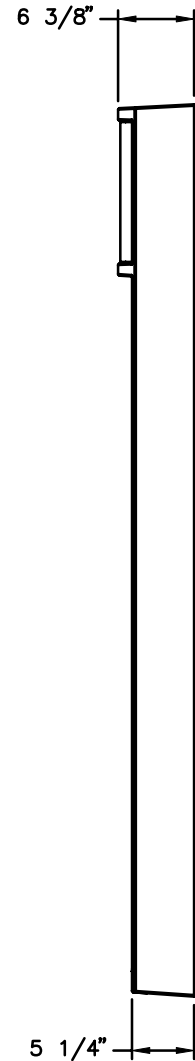

TOP VIEW

Model # 5002

Walk-Up Surround

Features:

- *Backlit Front Sign
- *Task Lighting
- *Network Display Area

FRONT VIEW

SIDE VIEW

THE INFORMATION CONTAINED IN THIS DRAWING IS COPYRIGHTED. ANY REPRODUCTION IN PART OR WHOLE WITHOUT WRITTEN PERMISSION IS STRICTLY PROHIBITED.