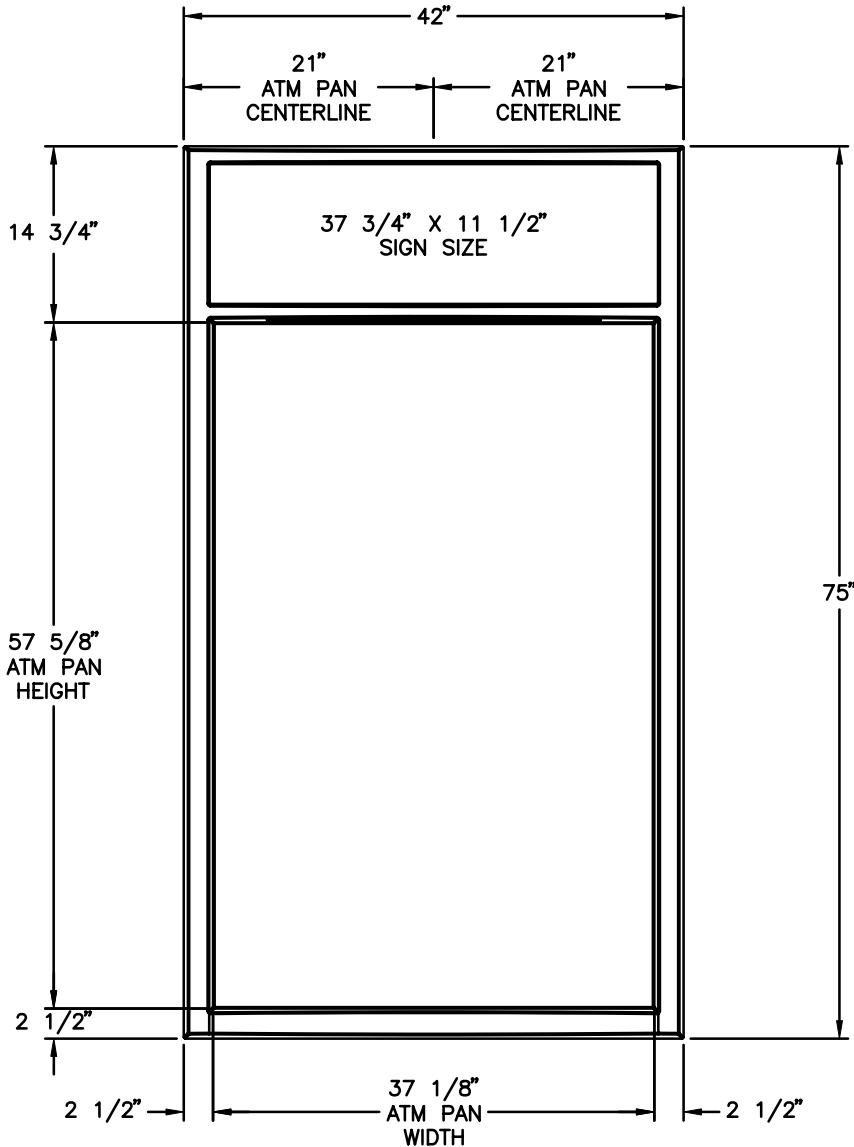

TOP VIEW

Model # 5002

Walk-Up Surround

Features:

- *Backlit Front Sign
- *Task Lighting
- *Network Display Area

FRONT VIEW

SIDE VIEW

THE INFORMATION CONTAINED IN THIS DRAWING IS COPYRIGHTED. ANY REPRODUCTION IN PART OR WHOLE WITHOUT WRITTEN PERMISSION IS STRICTLY PROHIBITED.