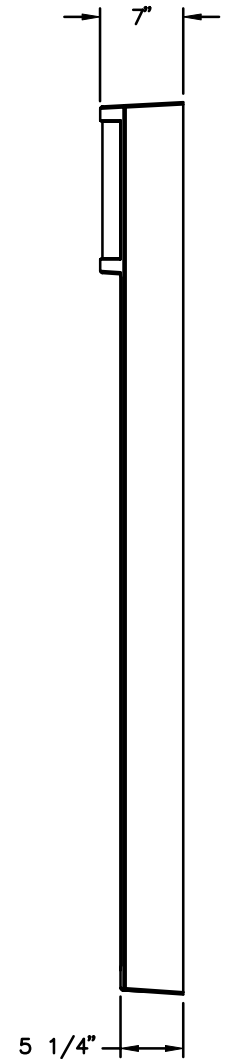

TOP VIEW

# Model # 5005

## Walk-Up Surround

### Features:

- \*Backlit Front Sign
- \*Task Lighting
- \*Network Display Area

FRONT VIEW

SIDE VIEW

THE INFORMATION CONTAINED IN THIS DRAWING IS COPYRIGHTED. ANY REPRODUCTION IN PART OR WHOLE WITHOUT WRITTEN PERMISSION IS STRICTLY PROHIBITED.