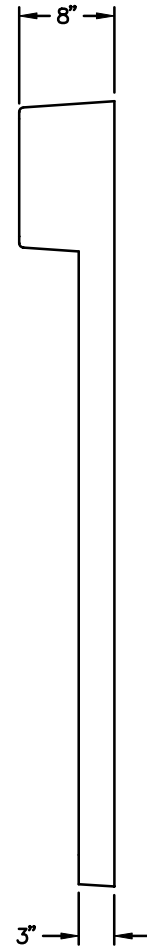

TOP VIEW

# Model # 5011

## Walk-Up Surround

### Features:

- \*Backlit Front Sign
- \*Task Lighting
- \*Network Display Area

FRONT VIEW

SIDE VIEW

THE INFORMATION CONTAINED IN THIS DRAWING IS COPYRIGHTED. ANY REPRODUCTION IN PART OR WHOLE WITHOUT WRITTEN PERMISSION IS STRICTLY PROHIBITED.