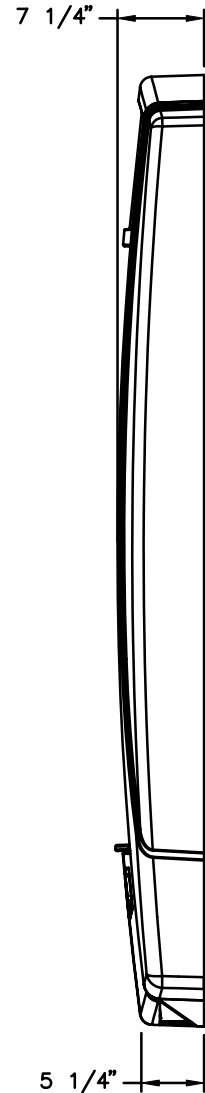

TOP VIEW

# Model # 7200

## Walk-Up Surround

### Features:

- \*Backlit Front Sign
- \*Task Lighting
- \*Envelope Dispenser
- \*Waste Receptacle
- \*Corian Writing Surface
- \*Network Display Area

FRONT VIEW

SIDE VIEW

THE INFORMATION CONTAINED IN THIS DRAWING IS  
 COPYRIGHTED. ANY REPRODUCTION IN PART OR WHOLE  
 WITHOUT WRITTEN PERMISSION IS STRICTLY PROHIBITED.