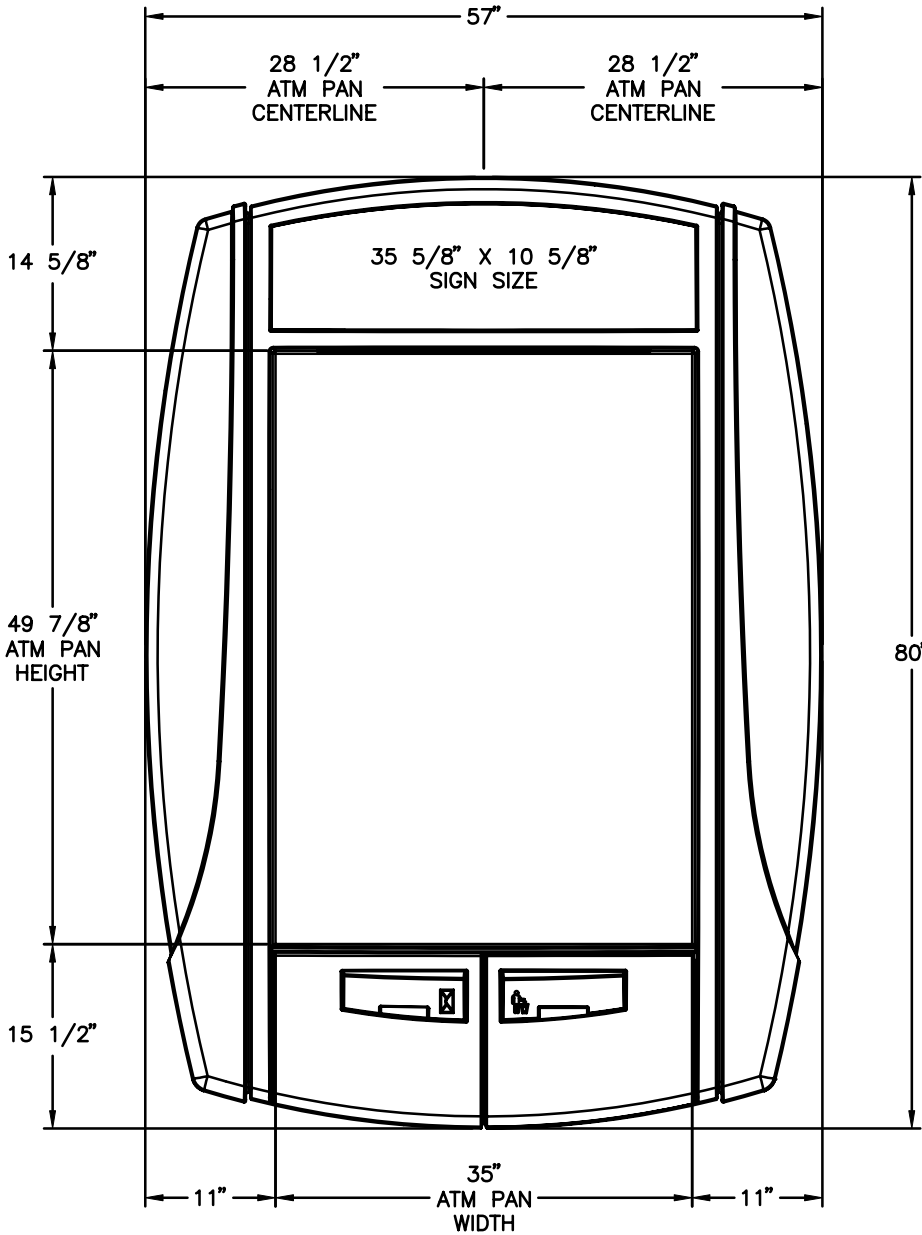

TOP VIEW

# Model # 7200

### Features:

- \*Backlit Front Sign
- \*Task Lighting
- \*Envelope Dispenser
- \*Waste Receptacle
- \*Corian Writing Surface
- \*Network Display Area

FRONT VIEW

SIDE VIEW

THE INFORMATION CONTAINED IN THIS DRAWING IS  
 COPYRIGHTED. ANY REPRODUCTION IN PART OR WHOLE  
 WITHOUT WRITTEN PERMISSION IS STRICTLY PROHIBITED.