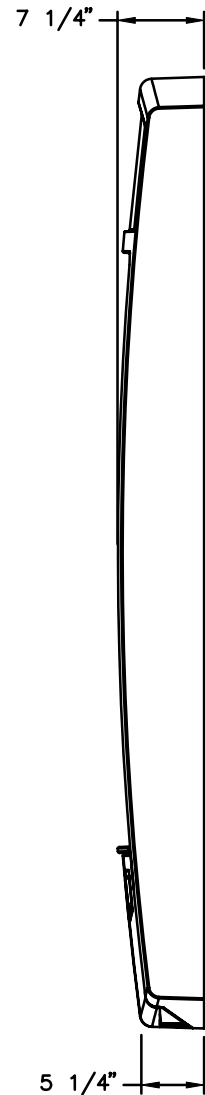

TOP VIEW

# Model # 7205

## Walk-Up Surround

### Features:

- \*Backlit Front Sign
- \*Task Lighting
- \*Envelope Dispenser
- \*Waste Receptacle
- \*Corian Writing Surface
- \*Network Display Area

FRONT VIEW

SIDE VIEW

THE INFORMATION CONTAINED IN THIS DRAWING IS COPYRIGHTED. ANY REPRODUCTION IN PART OR WHOLE WITHOUT WRITTEN PERMISSION IS STRICTLY PROHIBITED.