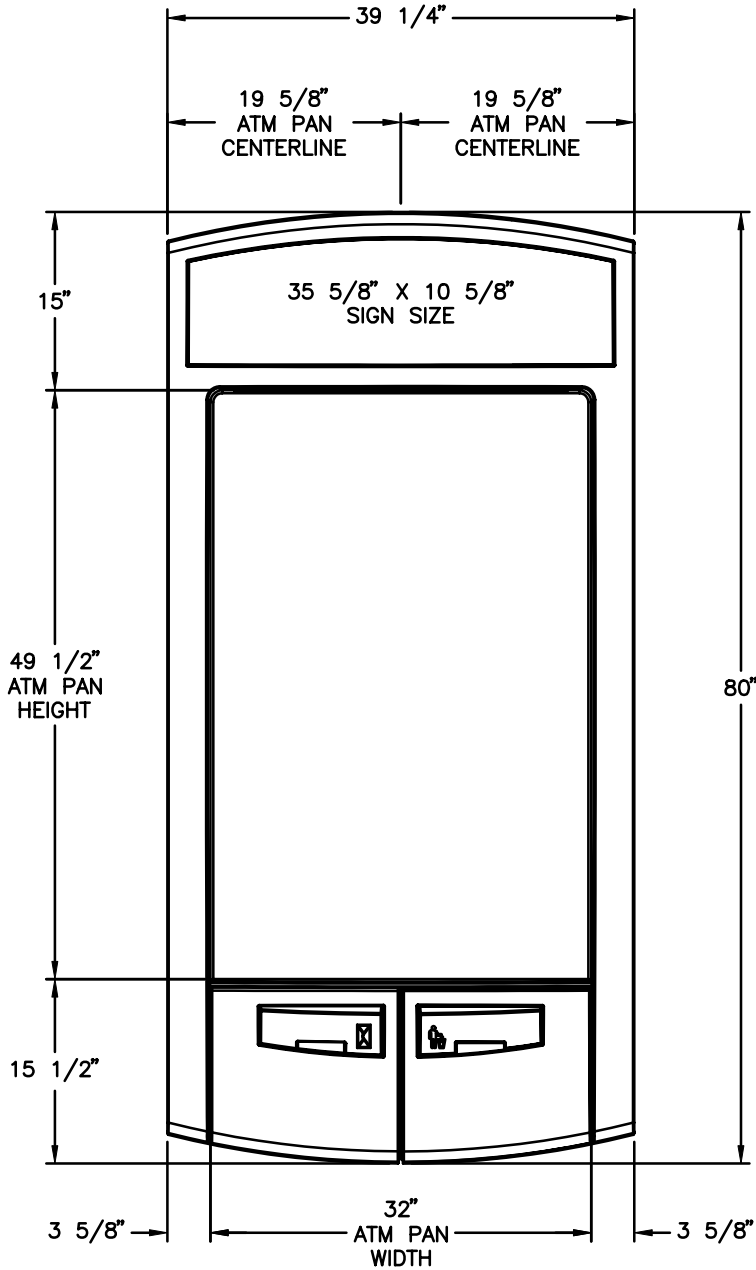

TOP VIEW

# Model # 7205

### Features:

- \*Backlit Front Sign
- \*Task Lighting
- \*Envelope Dispenser
- \*Waste Receptacle
- \*Corian Writing Surface
- \*Network Display Area

FRONT VIEW

SIDE VIEW

THE INFORMATION CONTAINED IN THIS DRAWING IS COPYRIGHTED. ANY REPRODUCTION IN PART OR WHOLE WITHOUT WRITTEN PERMISSION IS STRICTLY PROHIBITED.