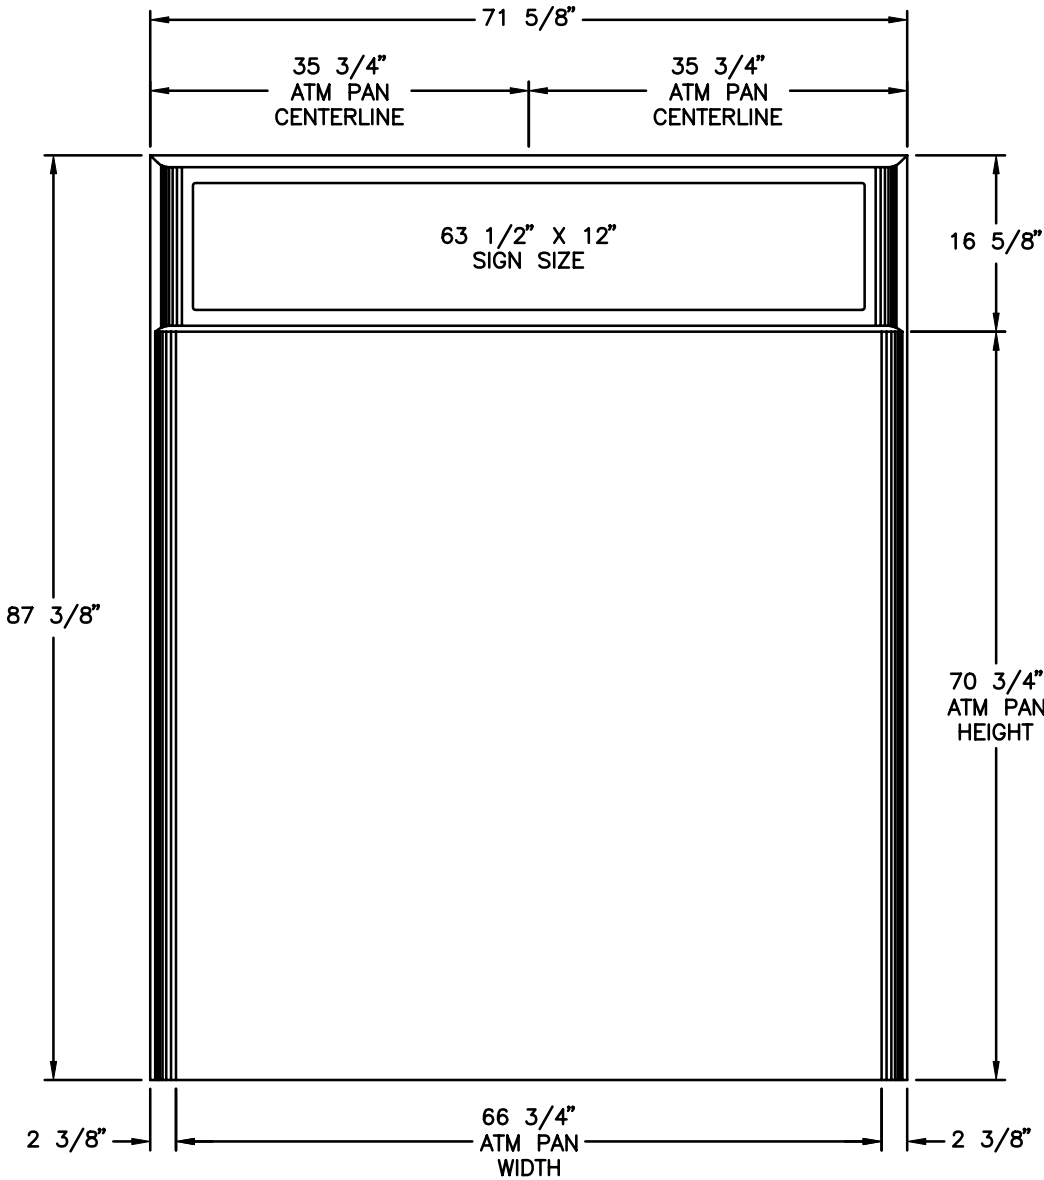

### Features:

- \*Backlit Front Sign
- \*Task Lighting
- \*Network & Graphic Display Area
- \*Variable Body Depth (3"-8")
- \*Optional Envelope Dispenser
- \*Optional Waste Receptacle
- \*Optional Bumper Guard