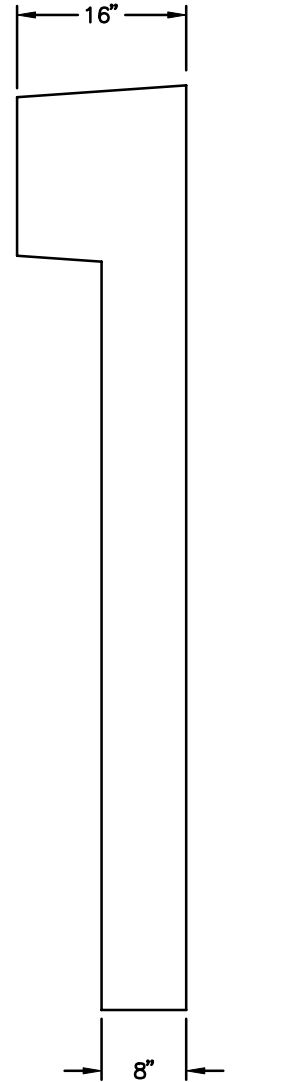

TOP VIEW

### Features:

- \*Backlit Front Sign
- \*Task Lighting
- \*Network & Graphic Display Area
- \*Variable Body Depth (3"-8")
- \*Optional Envelope Dispenser
- \*Optional Waste Receptacle
- \*Optional Bumper Guard

FRONT VIEW

SIDE VIEW

THE INFORMATION CONTAINED IN THIS DRAWING IS COPYRIGHTED. ANY REPRODUCTION IN PART OR WHOLE WITHOUT WRITTEN PERMISSION IS STRICTLY PROHIBITED.