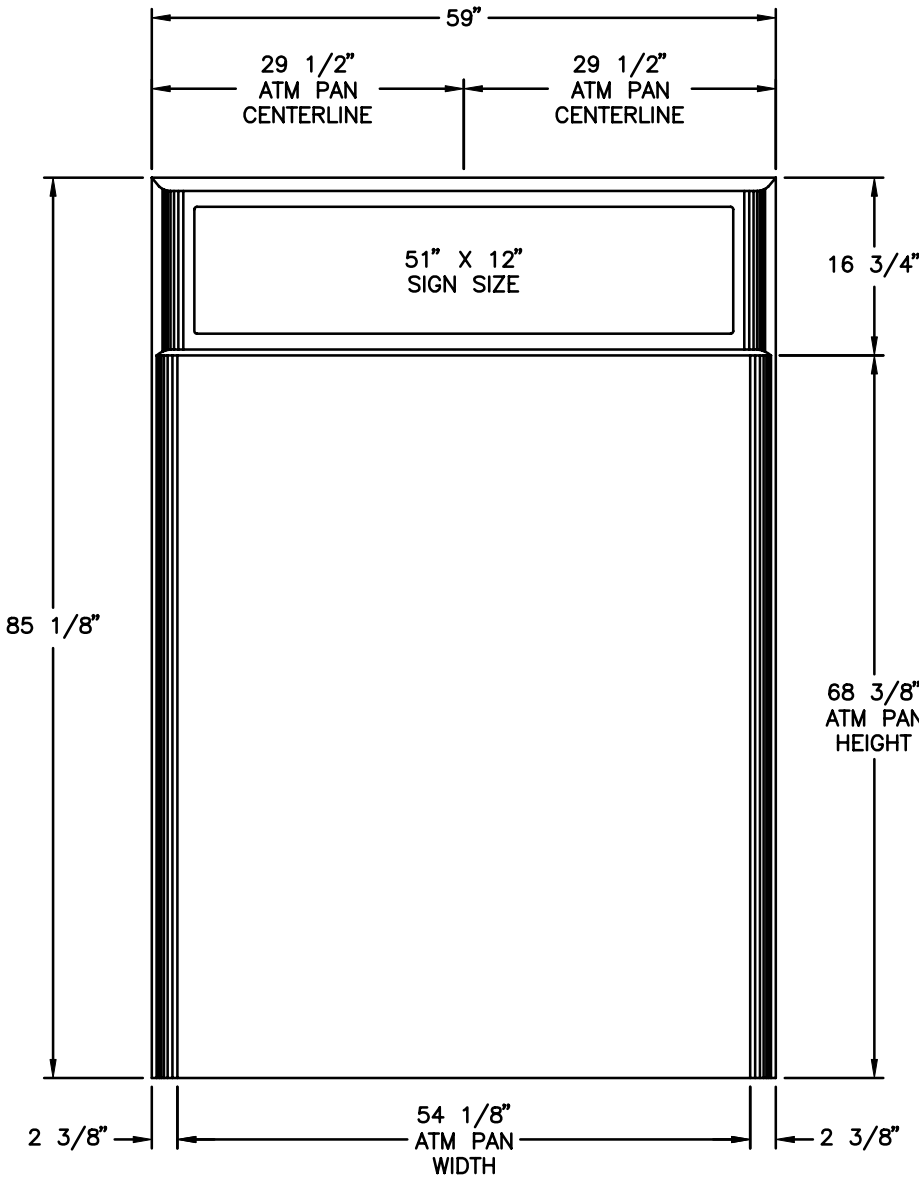

TOP VIEW

Model # 7320

Drive-Up Surround

Features:

- *Backlit Front Sign
- *Task Lighting
- *Network & Graphic Display Area
- *Variable Body Depth (3"-10")
- *Optional Envelope Dispenser
- *Optional Waste Receptacle
- *Optional Bumper Guard

FRONT VIEW

SIDE VIEW

THE INFORMATION CONTAINED IN THIS DRAWING IS COPYRIGHTED. ANY REPRODUCTION IN PART OR WHOLE WITHOUT WRITTEN PERMISSION IS STRICTLY PROHIBITED.