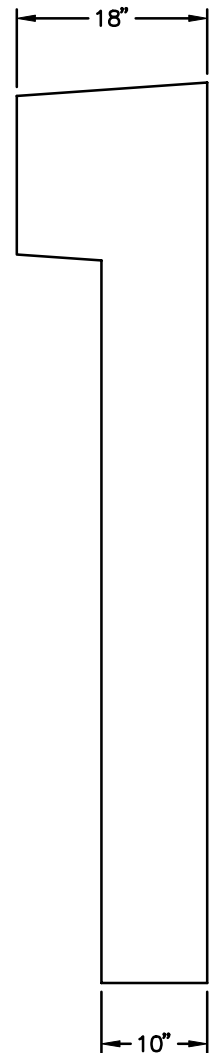

TOP VIEW

Model # 7320

Drive-Up Surround

Features:

- *Backlit Front Sign
- *Task Lighting
- *Network & Graphic Display Area
- *Variable Body Depth (3"-10")
- *Optional Envelope Dispenser
- *Optional Waste Receptacle
- *Optional Bumper Guard

FRONT VIEW

SIDE VIEW

THE INFORMATION CONTAINED IN THIS DRAWING IS COPYRIGHTED. ANY REPRODUCTION IN PART OR WHOLE WITHOUT WRITTEN PERMISSION IS STRICTLY PROHIBITED.