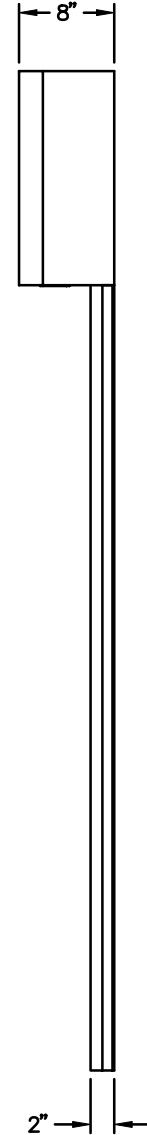

Model # 7350

Walk-Up & Drive-Up Surround

Features:

- *Backlit Front Sign
- *Task Lighting
- *Network & Graphic Display Area
- *Optional Organizer (Model # OR-31)

TOP VIEW

FRONT VIEW

SIDE VIEW

THE INFORMATION CONTAINED IN THIS DRAWING IS COPYRIGHTED. ANY REPRODUCTION IN PART OR WHOLE WITHOUT WRITTEN PERMISSION IS STRICTLY PROHIBITED.