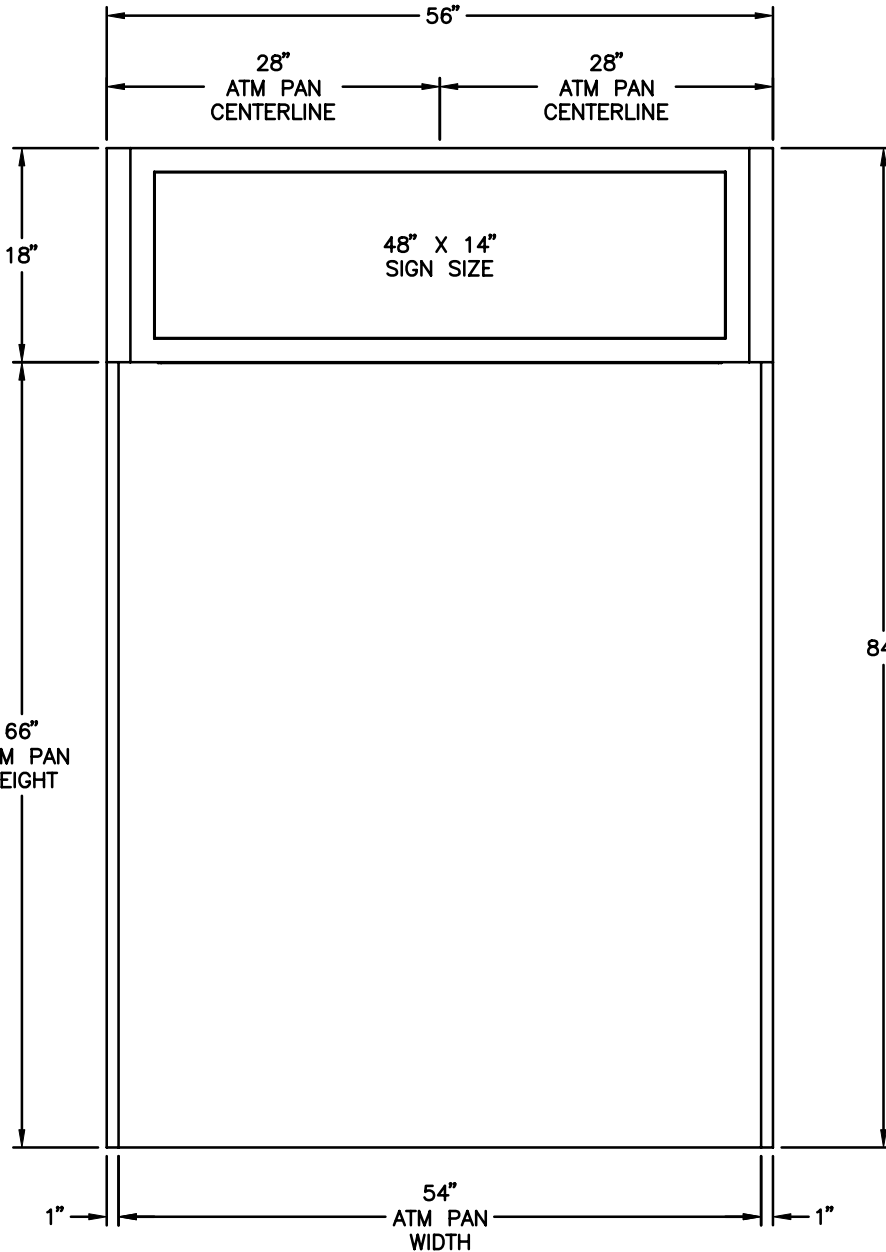

Model # 7350

Walk-Up & Drive-Up Surround

Features:

- *Backlit Front Sign
- *Task Lighting
- *Network & Graphic Display Area
- *Optional Organizer (Model # OR-31)

TOP VIEW

FRONT VIEW

SIDE VIEW

THE INFORMATION CONTAINED IN THIS DRAWING IS COPYRIGHTED. ANY REPRODUCTION IN PART OR WHOLE WITHOUT WRITTEN PERMISSION IS STRICTLY PROHIBITED.