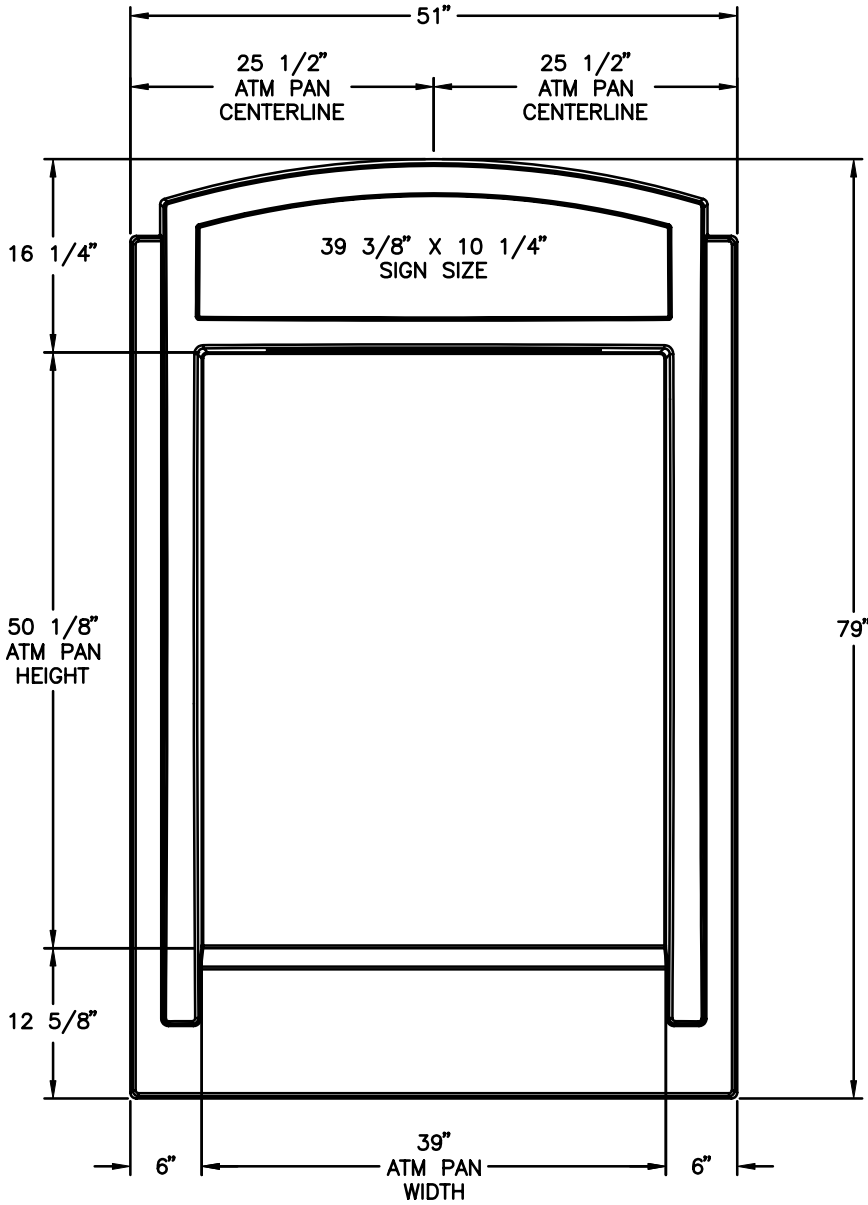

TOP VIEW

Model # 8600

Walk-Up Surround

Features:

- *Backlit Front Sign
- *Task Lighting
- *Network Display Area

FRONT VIEW

SIDE VIEW

THE INFORMATION CONTAINED IN THIS DRAWING IS COPYRIGHTED. ANY REPRODUCTION IN PART OR WHOLE WITHOUT WRITTEN PERMISSION IS STRICTLY PROHIBITED.