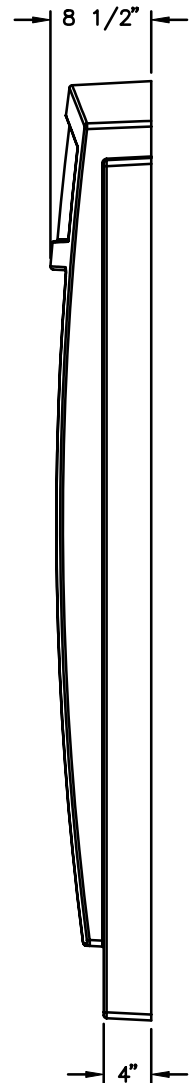

TOP VIEW

Model # 8600

Walk-Up Surround

Features:

- *Backlit Front Sign
- *Task Lighting
- *Network Display Area

FRONT VIEW

SIDE VIEW

THE INFORMATION CONTAINED IN THIS DRAWING IS COPYRIGHTED. ANY REPRODUCTION IN PART OR WHOLE WITHOUT WRITTEN PERMISSION IS STRICTLY PROHIBITED.