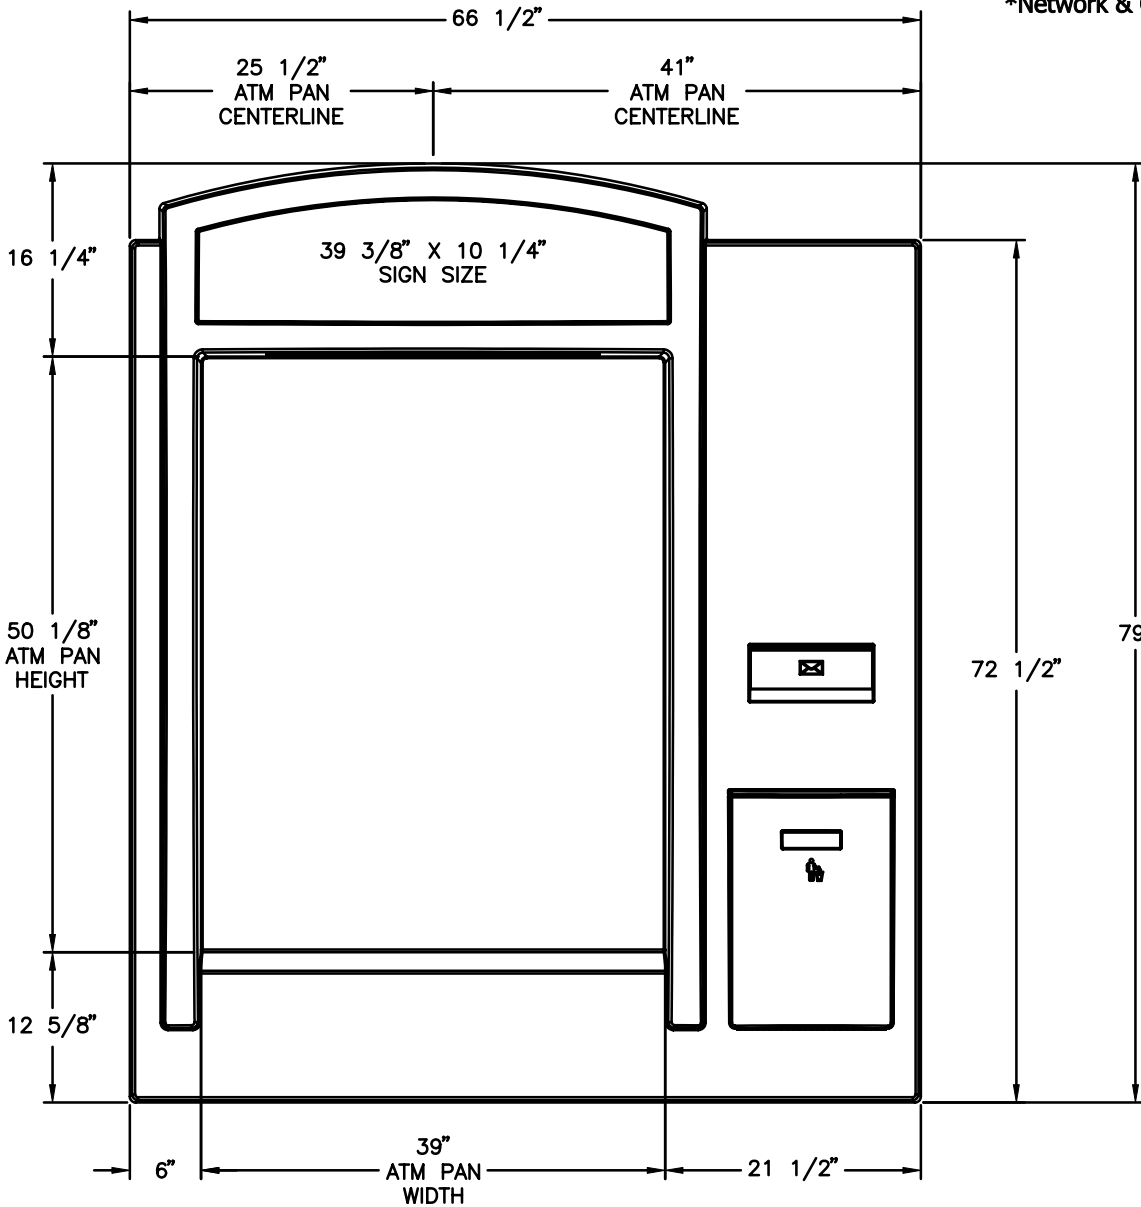

# Model # 8601

## Walk-Up Surround

### Features:

- \*Backlit Front Sign
- \*Task Lighting
- \*Envelope Dispenser
- \*Waste Receptacle
- \*Corian Writing Surface
- \*Network & Graphic Display Area

FRONT VIEW

SIDE VIEW

THE INFORMATION CONTAINED IN THIS DRAWING IS COPYRIGHTED. ANY REPRODUCTION IN PART OR WHOLE WITHOUT WRITTEN PERMISSION IS STRICTLY PROHIBITED.