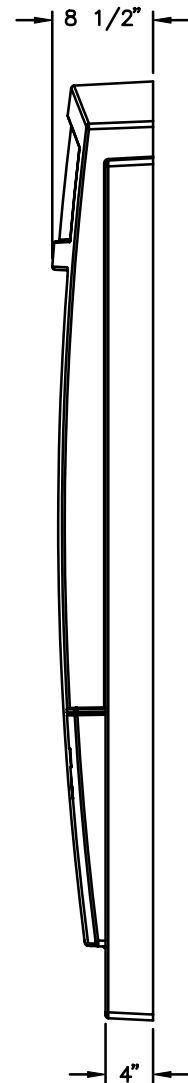

TOP VIEW

# Model # 8601

## Walk-Up Surround

### Features:

- \*Backlit Front Sign
- \*Task Lighting
- \*Envelope Dispenser
- \*Waste Receptacle
- \*Corian Writing Surface
- \*Network & Graphic Display Area

FRONT VIEW

SIDE VIEW

THE INFORMATION CONTAINED IN THIS DRAWING IS COPYRIGHTED. ANY REPRODUCTION IN PART OR WHOLE WITHOUT WRITTEN PERMISSION IS STRICTLY PROHIBITED.