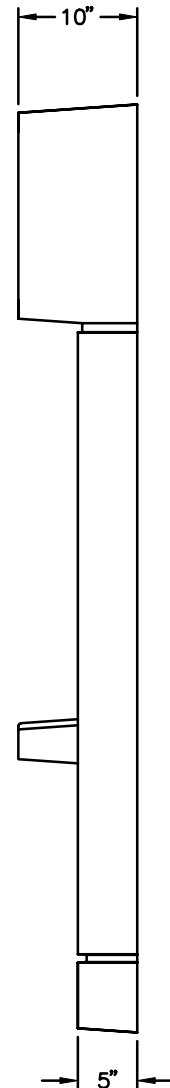

TOP VIEW

# Model # 9315

### Features:

- \*Backlit Front Sign
- \*Task Lighting
- \*Envelope Dispenser
- \*Waste Receptacle
- \*Corian Writing Surface
- \*Network & Graphic Display Area

FRONT VIEW

SIDE VIEW

THE INFORMATION CONTAINED IN THIS DRAWING IS  
 COPYRIGHTED. ANY REPRODUCTION IN PART OR WHOLE  
 WITHOUT WRITTEN PERMISSION IS STRICTLY PROHIBITED.