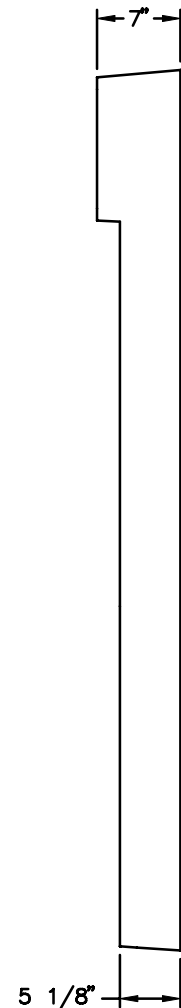

TOP VIEW

### Features:

- \*Backlit Front Sign
- \*Task Lighting
- \*Waste Receptacle
- \*Corian Writing Surface
- \*Network & Graphic Display Area

FRONT VIEW

SIDE VIEW

THE INFORMATION CONTAINED IN THIS DRAWING IS  
 COPYRIGHTED. ANY REPRODUCTION IN PART OR WHOLE  
 WITHOUT WRITTEN PERMISSION IS STRICTLY PROHIBITED.