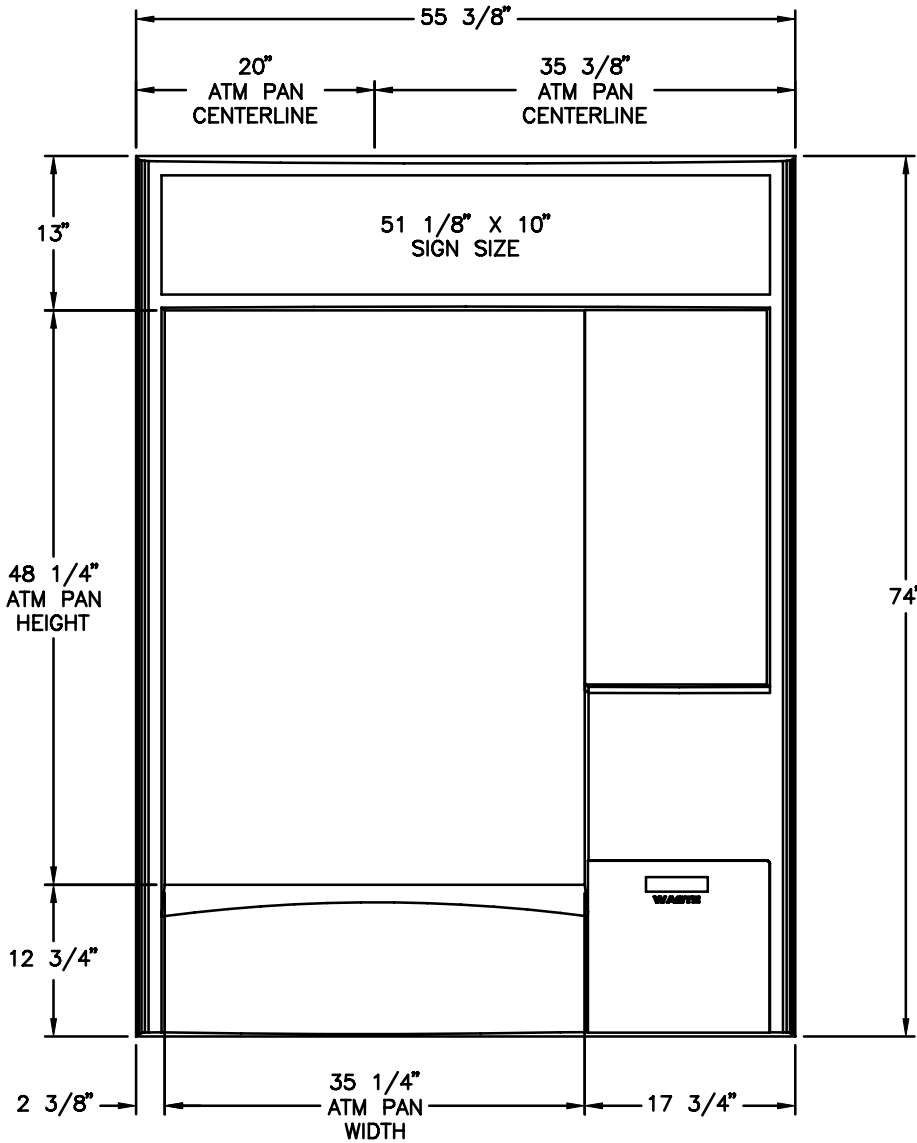

# Model # 9372

### Features:

- \*Backlit Front Sign
- \*Task Lighting
- \*Waste Receptacle
- \*Corian Writing Surface
- \*Network & Graphic Display Area

FRONT VIEW

SIDE VIEW

THE INFORMATION CONTAINED IN THIS DRAWING IS COPYRIGHTED. ANY REPRODUCTION IN PART OR WHOLE WITHOUT WRITTEN PERMISSION IS STRICTLY PROHIBITED.