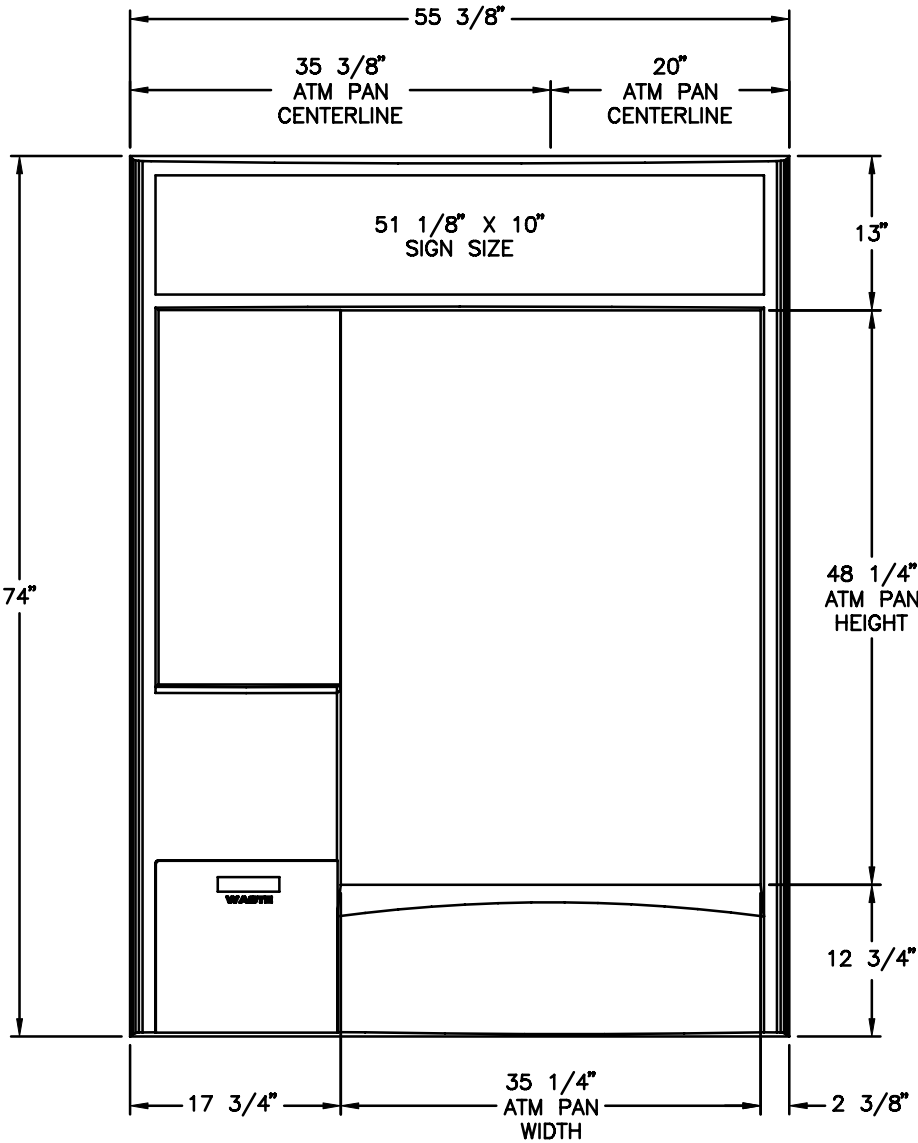

TOP VIEW

Model # 9373

Walk-Up Surround

Features:

- *Backlit Front Sign
- *Task Lighting
- *Waste Receptacle
- *Corian Writing Surface
- *Network & Graphic Display Area

FRONT VIEW

SIDE VIEW

THE INFORMATION CONTAINED IN THIS DRAWING IS
COPYRIGHTED. ANY REPRODUCTION IN PART OR WHOLE
WITHOUT WRITTEN PERMISSION IS STRICTLY PROHIBITED.