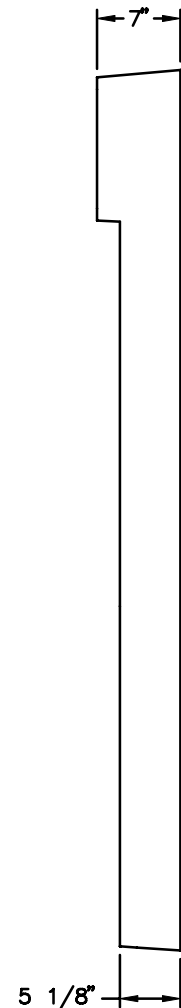

TOP VIEW

# Model # 9372

### Features:

- \*Backlit Front Sign
- \*Task Lighting
- \*Waste Receptacle
- \*Corian Writing Surface
- \*Network & Graphic Display Area

FRONT VIEW

SIDE VIEW

THE INFORMATION CONTAINED IN THIS DRAWING IS  
 COPYRIGHTED. ANY REPRODUCTION IN PART OR WHOLE  
 WITHOUT WRITTEN PERMISSION IS STRICTLY PROHIBITED.