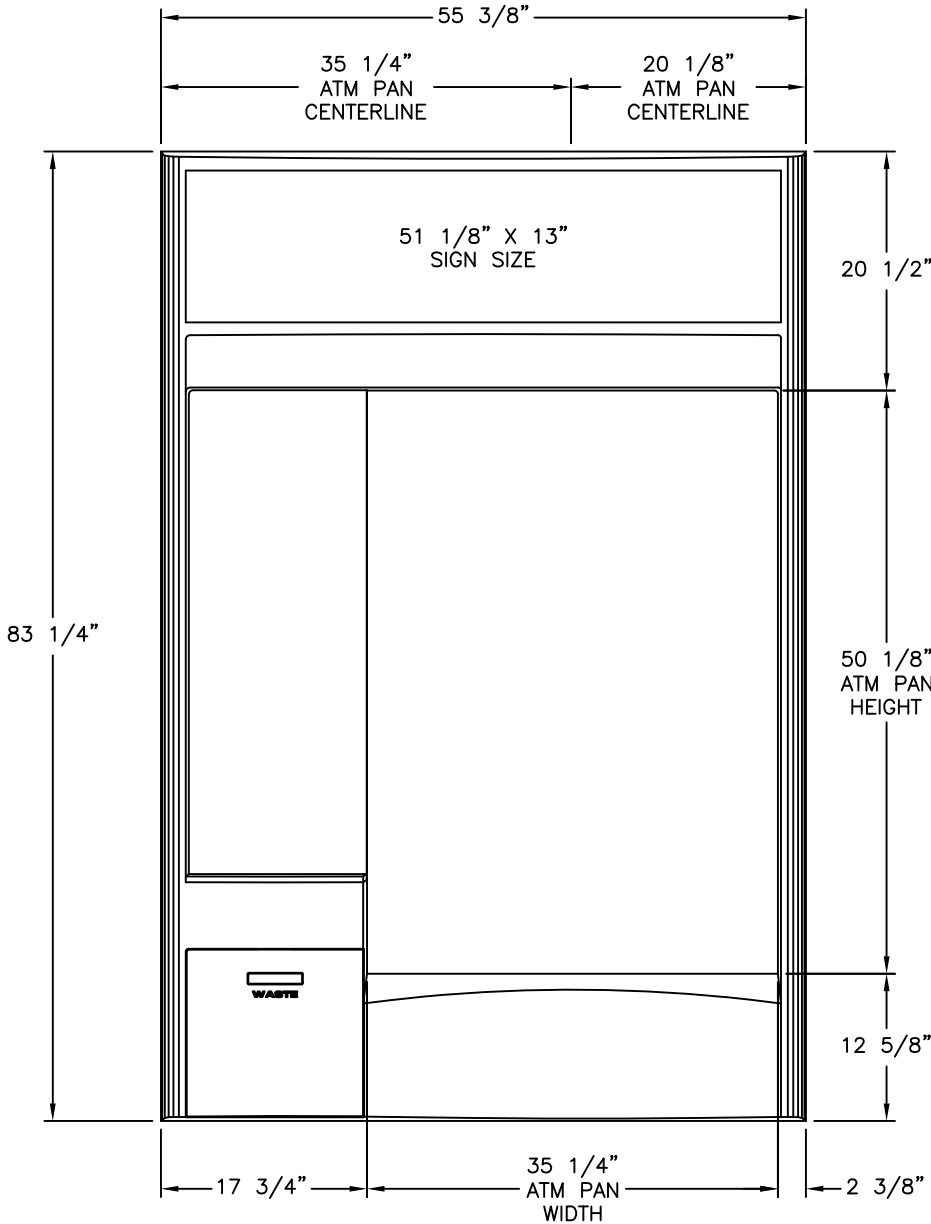

TOP VIEW

Model # 9376

Walk-Up Surround

Features:

- *Backlit Front Sign
- *Task Lighting
- *Waste Receptacle
- *Corian Writing Surface
- *Network & Graphic Display Area

FRONT VIEW

SIDE VIEW

THE INFORMATION CONTAINED IN THIS DRAWING IS
 COPYRIGHTED. ANY REPRODUCTION IN PART OR WHOLE
 WITHOUT WRITTEN PERMISSION IS STRICTLY PROHIBITED.

TOP VIEW

Model # 9377

Walk-Up Surround

Features:

- *Backlit Front Sign
- *Task Lighting
- *Waste Receptacle
- *Corian Writing Surface
- *Network & Graphic Display Area

FRONT VIEW

SIDE VIEW

THE INFORMATION CONTAINED IN THIS DRAWING IS
 COPYRIGHTED. ANY REPRODUCTION IN PART OR WHOLE
 WITHOUT WRITTEN PERMISSION IS STRICTLY PROHIBITED.