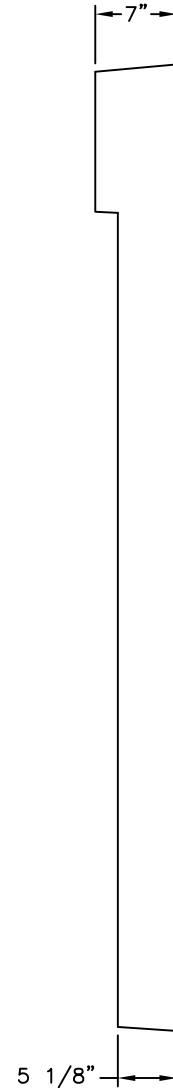

TOP VIEW

Model # 9376

Walk-Up Surround

Features:

- *Backlit Front Sign
- *Task Lighting
- *Waste Receptacle
- *Corian Writing Surface
- *Network & Graphic Display Area

FRONT VIEW

SIDE VIEW

THE INFORMATION CONTAINED IN THIS DRAWING IS
 COPYRIGHTED. ANY REPRODUCTION IN PART OR WHOLE
 WITHOUT WRITTEN PERMISSION IS STRICTLY PROHIBITED.

TOP VIEW

Model # 9377

Walk-Up Surround

Features:

- *Backlit Front Sign
- *Task Lighting
- *Waste Receptacle
- *Corian Writing Surface
- *Network & Graphic Display Area

FRONT VIEW

SIDE VIEW

THE INFORMATION CONTAINED IN THIS DRAWING IS
 COPYRIGHTED. ANY REPRODUCTION IN PART OR WHOLE
 WITHOUT WRITTEN PERMISSION IS STRICTLY PROHIBITED.