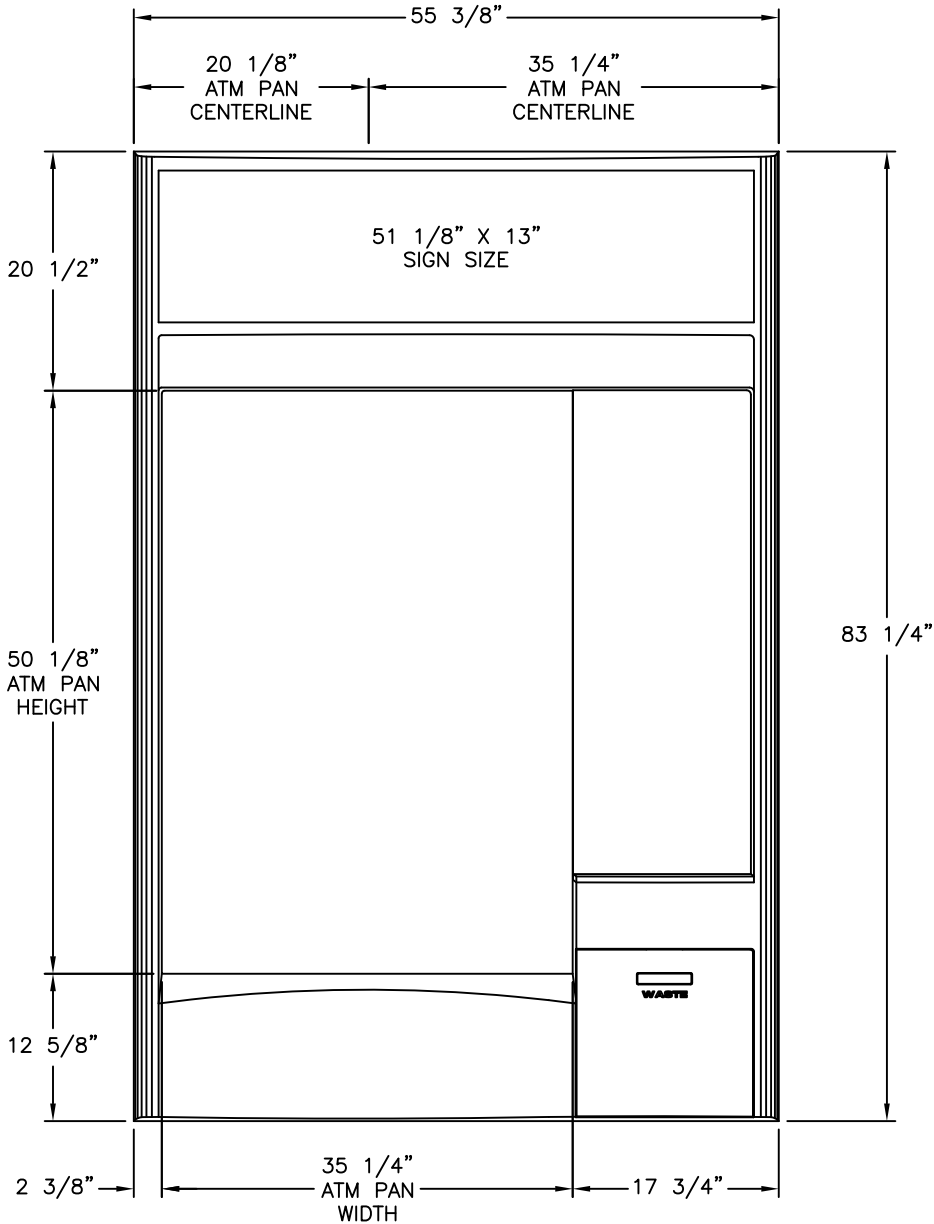

TOP VIEW

Model # 9376

Walk-Up Surround

Features:

- *Backlit Front Sign
- *Task Lighting
- *Waste Receptacle
- *Corian Writing Surface
- *Network & Graphic Display Area

FRONT VIEW

SIDE VIEW

THE INFORMATION CONTAINED IN THIS DRAWING IS
 COPYRIGHTED. ANY REPRODUCTION IN PART OR WHOLE
 WITHOUT WRITTEN PERMISSION IS STRICTLY PROHIBITED.

TOP VIEW

Model # 9377

Walk-Up Surround

Features:

- *Backlit Front Sign
- *Task Lighting
- *Waste Receptacle
- *Corian Writing Surface
- *Network & Graphic Display Area

FRONT VIEW

SIDE VIEW

THE INFORMATION CONTAINED IN THIS DRAWING IS
 COPYRIGHTED. ANY REPRODUCTION IN PART OR WHOLE
 WITHOUT WRITTEN PERMISSION IS STRICTLY PROHIBITED.