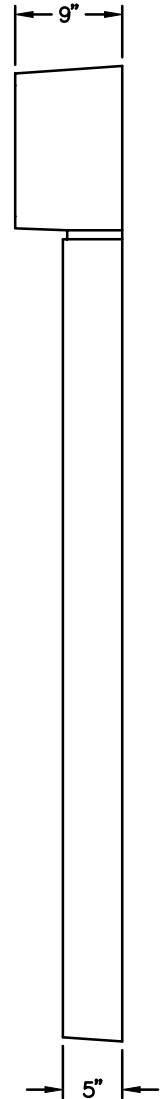

TOP VIEW

# Model # 9380

## Walk-Up Surround

### Features:

- \*Backlit Front Sign
- \*Task Lighting
- \*Envelope Dispenser
- \*Waste Receptacle
- \*Corian Writing Surface
- \*Network & Graphic Display Area

FRONT VIEW

SIDE VIEW

THE INFORMATION CONTAINED IN THIS DRAWING IS COPYRIGHTED. ANY REPRODUCTION IN PART OR WHOLE WITHOUT WRITTEN PERMISSION IS STRICTLY PROHIBITED.