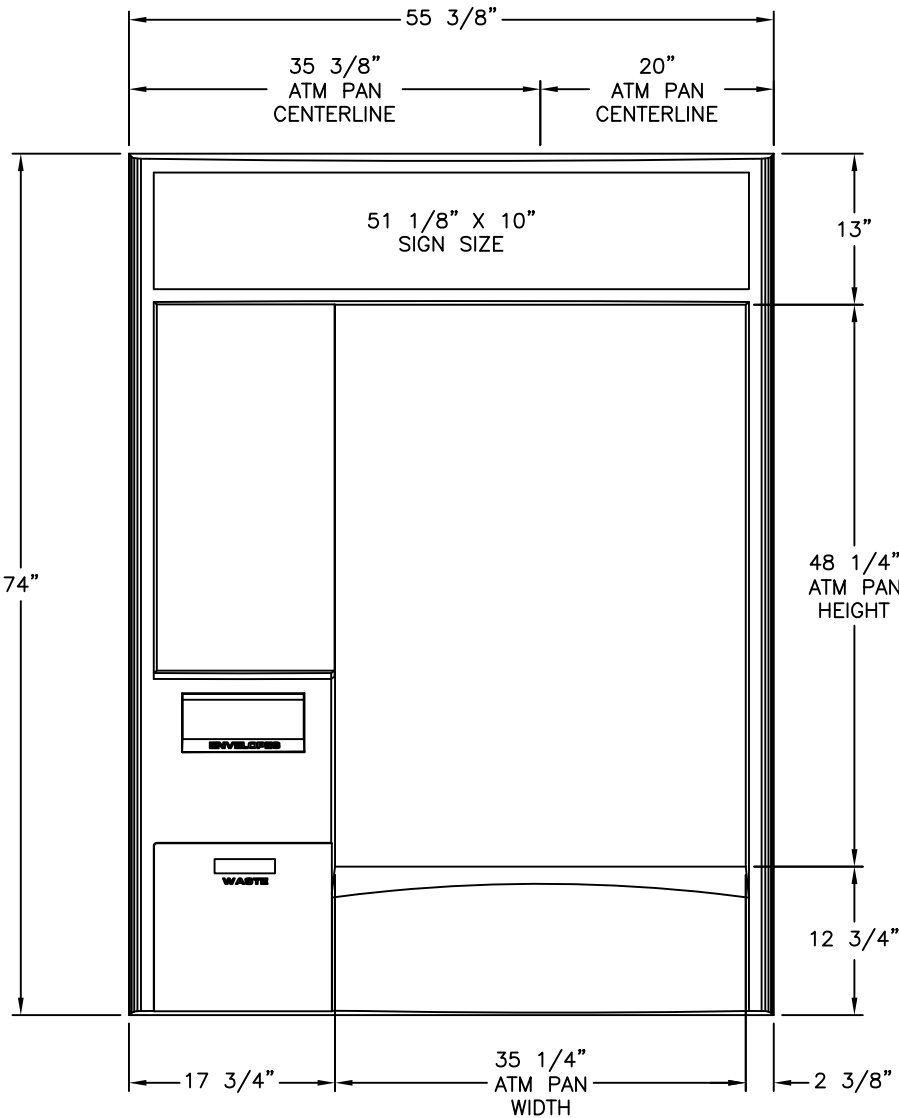

TOP VIEW

Model # 9382

Walk-Up Surround

Features:

- *Backlit Front Sign
- *Task Lighting
- *Envelope Dispenser
- *Waste Receptacle
- *Corian Writing Surface
- *Network & Graphic Display Area

FRONT VIEW

SIDE VIEW

THE INFORMATION CONTAINED IN THIS DRAWING IS
 COPYRIGHTED. ANY REPRODUCTION IN PART OR WHOLE
 WITHOUT WRITTEN PERMISSION IS STRICTLY PROHIBITED.

TOP VIEW

Model # 9383

Walk-Up Surround

Features:

- *Backlit Front Sign
- *Task Lighting
- *Envelope Dispenser
- *Waste Receptacle
- *Corian Writing Surface
- *Network & Graphic Display Area