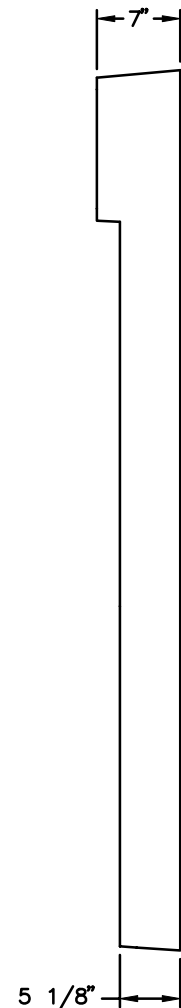

# Model # 9382

### Features:

- \*Backlit Front Sign
- \*Task Lighting
- \*Envelope Dispenser
- \*Waste Receptacle
- \*Corian Writing Surface
- \*Network & Graphic Display Area

FRONT VIEW

SIDE VIEW

THE INFORMATION CONTAINED IN THIS DRAWING IS  
 COPYRIGHTED. ANY REPRODUCTION IN PART OR WHOLE  
 WITHOUT WRITTEN PERMISSION IS STRICTLY PROHIBITED.

TOP VIEW