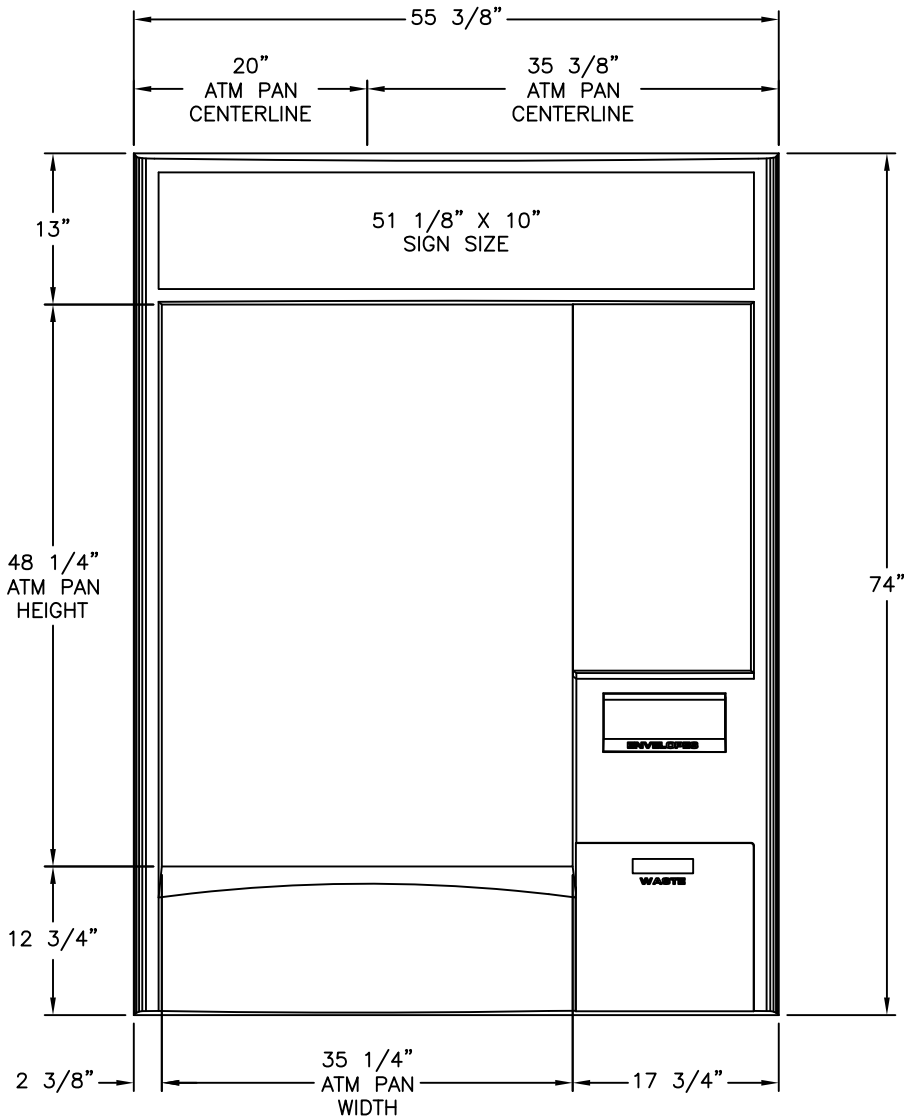

TOP VIEW

Model # 9382

Walk-Up Surround

Features:

- *Backlit Front Sign
- *Task Lighting
- *Envelope Dispenser
- *Waste Receptacle
- *Corian Writing Surface
- *Network & Graphic Display Area

FRONT VIEW

SIDE VIEW

THE INFORMATION CONTAINED IN THIS DRAWING IS
 COPYRIGHTED. ANY REPRODUCTION IN PART OR WHOLE
 WITHOUT WRITTEN PERMISSION IS STRICTLY PROHIBITED.

TOP VIEW

Model # 9383

Walk-Up Surround

Features:

- *Backlit Front Sign
- *Task Lighting
- *Envelope Dispenser
- *Waste Receptacle
- *Corian Writing Surface
- *Network & Graphic Display Area