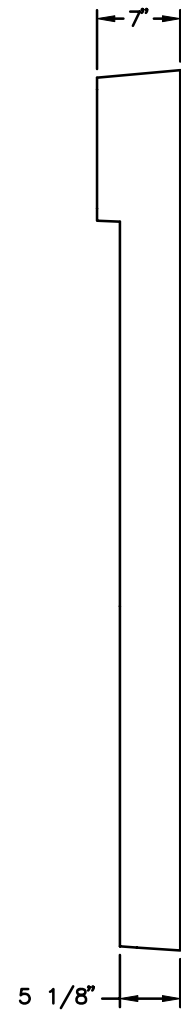

TOP VIEW

# Model # 9382

### Features:

- \*Backlit Front Sign
- \*Task Lighting
- \*Envelope Dispenser
- \*Waste Receptacle
- \*Corian Writing Surface
- \*Network & Graphic Display Area

FRONT VIEW

SIDE VIEW

THE INFORMATION CONTAINED IN THIS DRAWING IS  
 COPYRIGHTED. ANY REPRODUCTION IN PART OR WHOLE  
 WITHOUT WRITTEN PERMISSION IS STRICTLY PROHIBITED.