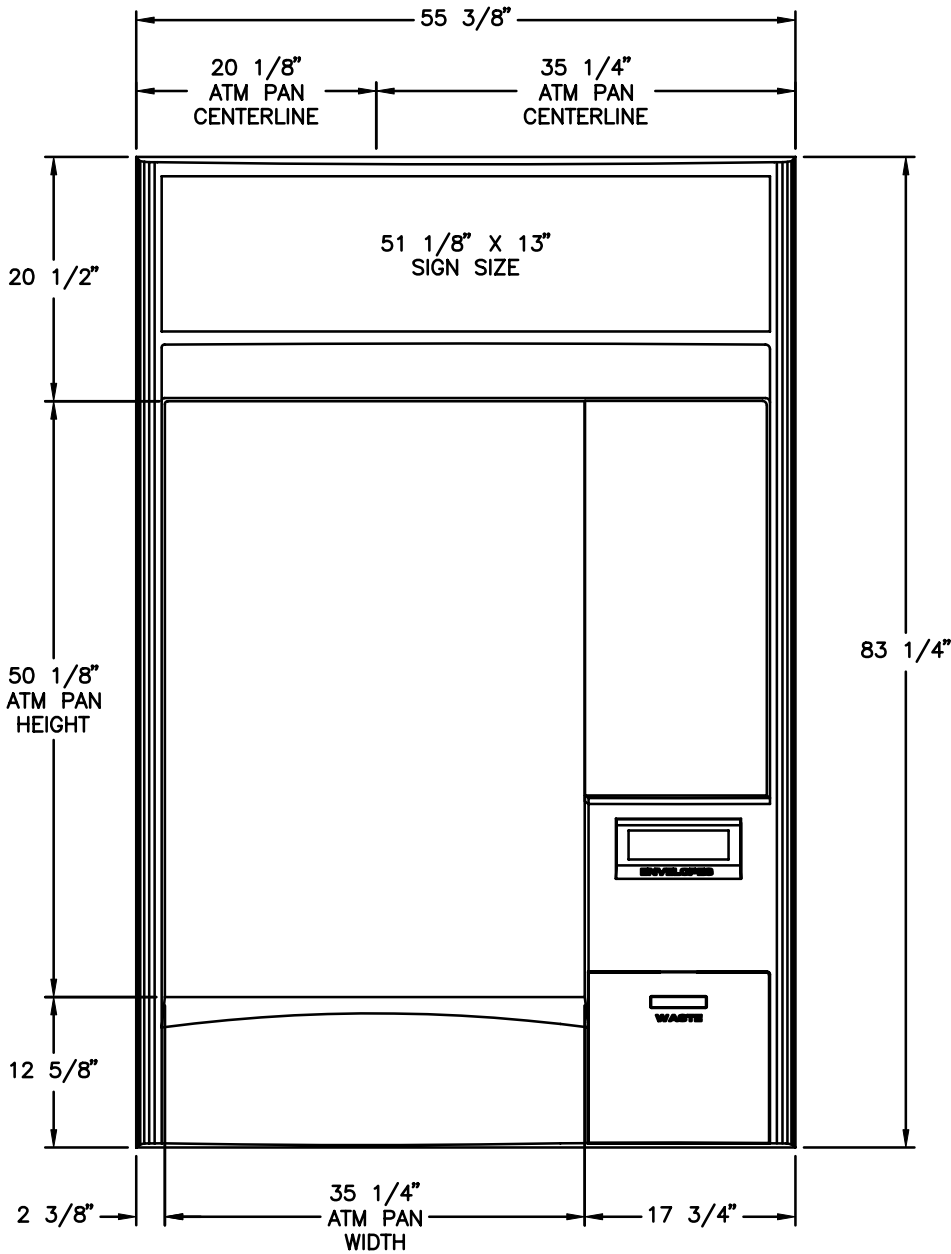

TOP VIEW

Model # 9386

Walk-Up Surround

Features:

- *Backlit Front Sign
- *Task Lighting
- *Envelope Dispenser
- *Waste Receptacle
- *Corian Writing Surface
- *Network & Graphic Display Area

FRONT VIEW

SIDE VIEW

THE INFORMATION CONTAINED IN THIS DRAWING IS COPYRIGHTED. ANY REPRODUCTION IN PART OR WHOLE WITHOUT WRITTEN PERMISSION IS STRICTLY PROHIBITED.

TOP VIEW

Model # 9387

Walk-Up Surround

Features:

- *Backlit Front Sign
- *Task Lighting
- *Envelope Dispenser
- *Waste Receptacle
- *Corian Writing Surface
- *Network & Graphic Display Area