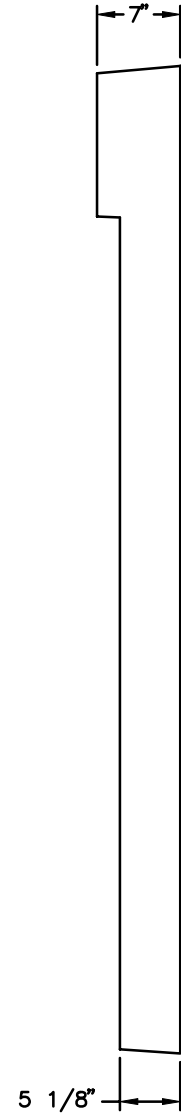

TOP VIEW

Model # 9386

Walk-Up Surround

Features:

- *Backlit Front Sign
- *Task Lighting
- *Envelope Dispenser
- *Waste Receptacle
- *Corian Writing Surface
- *Network & Graphic Display Area

FRONT VIEW

SIDE VIEW

THE INFORMATION CONTAINED IN THIS DRAWING IS COPYRIGHTED. ANY REPRODUCTION IN PART OR WHOLE WITHOUT WRITTEN PERMISSION IS STRICTLY PROHIBITED.

TOP VIEW

Model # 9387

Walk-Up Surround

Features:

- *Backlit Front Sign
- *Task Lighting
- *Envelope Dispenser
- *Waste Receptacle
- *Corian Writing Surface
- *Network & Graphic Display Area

FRONT VIEW

SIDE VIEW

THE INFORMATION CONTAINED IN THIS DRAWING IS
 COPYRIGHTED. ANY REPRODUCTION IN PART OR WHOLE
 WITHOUT WRITTEN PERMISSION IS STRICTLY PROHIBITED.