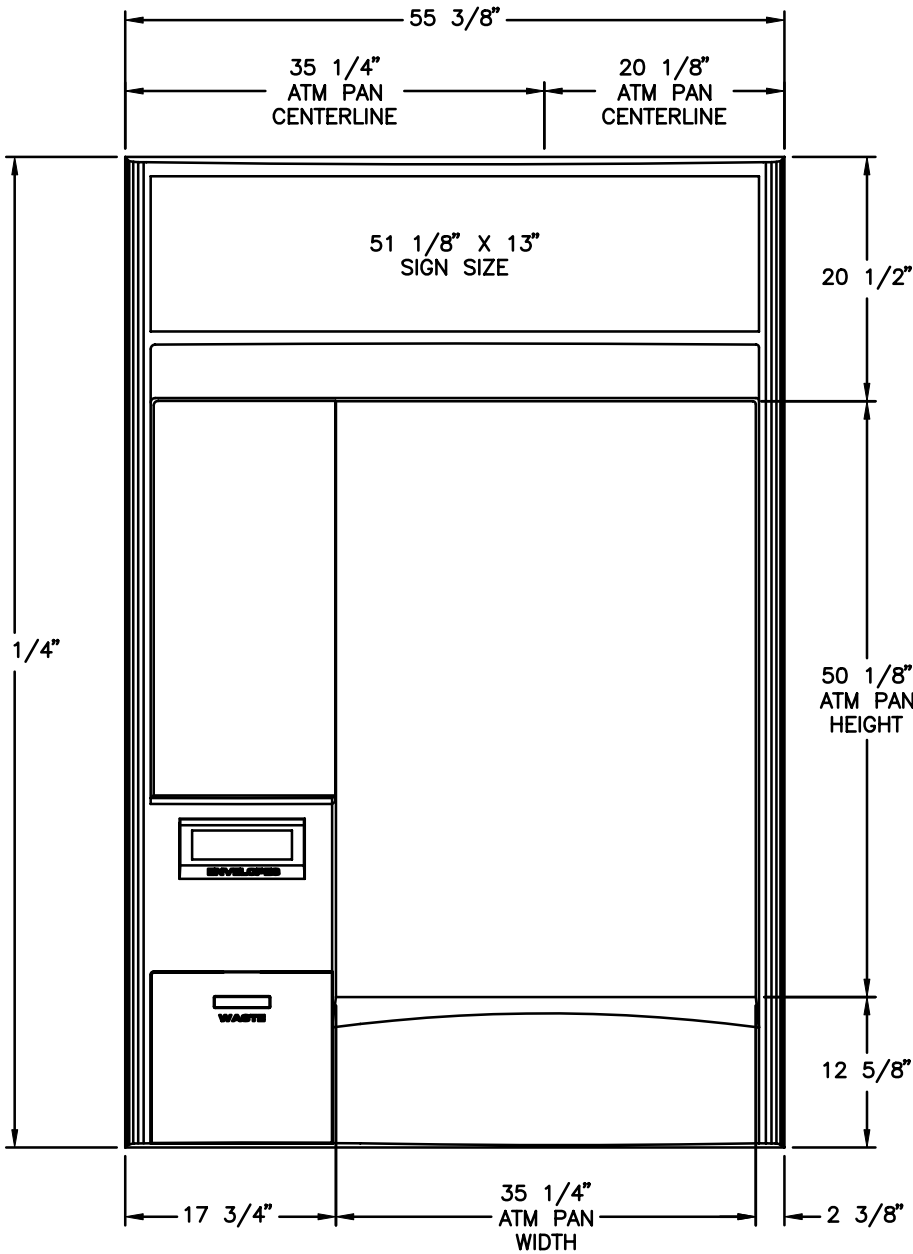

TOP VIEW

Model # 9386

Walk-Up Surround

Features:

- *Backlit Front Sign
- *Task Lighting
- *Envelope Dispenser
- *Waste Receptacle
- *Corian Writing Surface
- *Network & Graphic Display Area

FRONT VIEW

SIDE VIEW

THE INFORMATION CONTAINED IN THIS DRAWING IS COPYRIGHTED. ANY REPRODUCTION IN PART OR WHOLE WITHOUT WRITTEN PERMISSION IS STRICTLY PROHIBITED.

TOP VIEW

Model # 9387

Walk-Up Surround

Features:

- *Backlit Front Sign
- *Task Lighting
- *Envelope Dispenser
- *Waste Receptacle
- *Corian Writing Surface
- *Network & Graphic Display Area