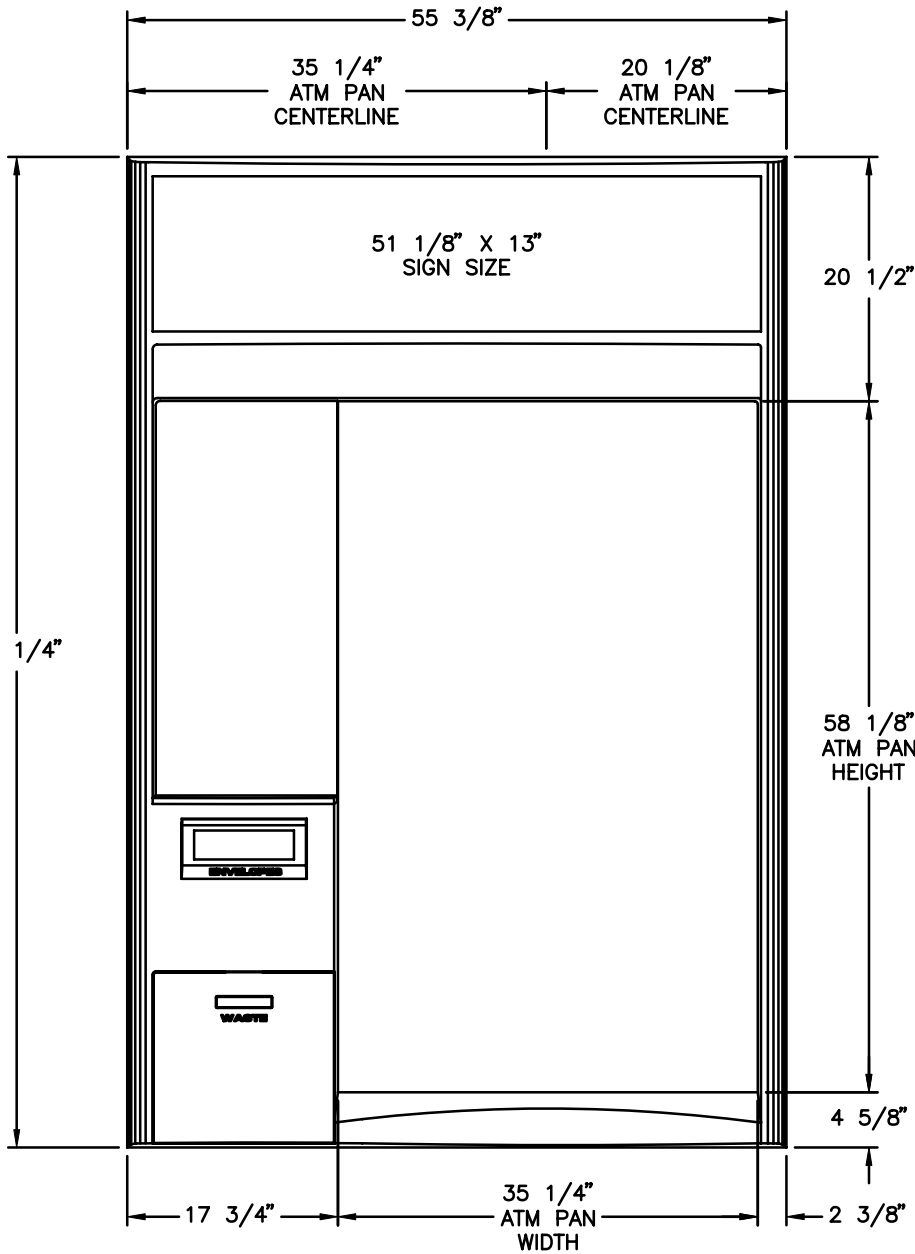

TOP VIEW

Model # 9388

Walk-Up Surround

Features:

- *Backlit Front Sign
- *Task Lighting
- *Envelope Dispenser
- *Waste Receptacle
- *Corian Writing Surface
- *Network & Graphic Display Area

FRONT VIEW

SIDE VIEW

THE INFORMATION CONTAINED IN THIS DRAWING IS COPYRIGHTED. ANY REPRODUCTION IN PART OR WHOLE WITHOUT WRITTEN PERMISSION IS STRICTLY PROHIBITED.

TOP VIEW

Model # 9389

Walk-Up Surround

Features:

- *Backlit Front Sign
- *Task Lighting
- *Envelope Dispenser
- *Waste Receptacle
- *Corian Writing Surface
- *Network & Graphic Display Area