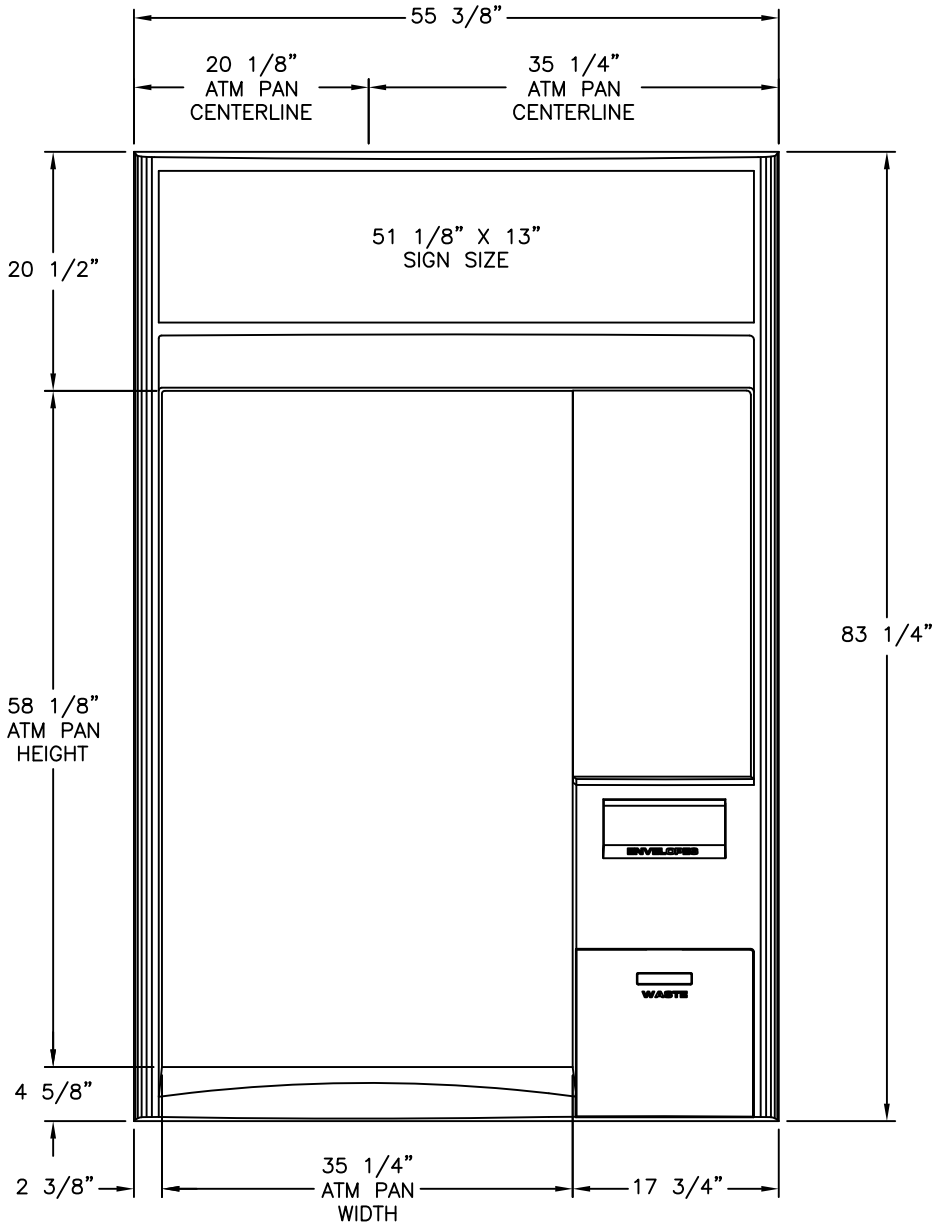

TOP VIEW

Model # 9388

Walk-Up Surround

Features:

- *Backlit Front Sign
- *Task Lighting
- *Envelope Dispenser
- *Waste Receptacle
- *Corian Writing Surface
- *Network & Graphic Display Area

FRONT VIEW

SIDE VIEW

THE INFORMATION CONTAINED IN THIS DRAWING IS
 COPYRIGHTED. ANY REPRODUCTION IN PART OR WHOLE
 WITHOUT WRITTEN PERMISSION IS STRICTLY PROHIBITED.

TOP VIEW

Model # 9389

Walk-Up Surround

Features:

- *Backlit Front Sign
- *Task Lighting
- *Envelope Dispenser
- *Waste Receptacle
- *Corian Writing Surface
- *Network & Graphic Display Area