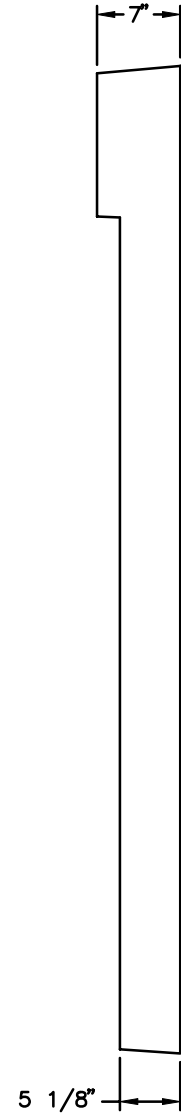

TOP VIEW

Model # 9388

Walk-Up Surround

Features:

- *Backlit Front Sign
- *Task Lighting
- *Envelope Dispenser
- *Waste Receptacle
- *Corian Writing Surface
- *Network & Graphic Display Area

FRONT VIEW

SIDE VIEW

THE INFORMATION CONTAINED IN THIS DRAWING IS COPYRIGHTED. ANY REPRODUCTION IN PART OR WHOLE WITHOUT WRITTEN PERMISSION IS STRICTLY PROHIBITED.

TOP VIEW

Model # 9389

Walk-Up Surround

Features:

- *Backlit Front Sign
- *Task Lighting
- *Envelope Dispenser
- *Waste Receptacle
- *Corian Writing Surface
- *Network & Graphic Display Area

FRONT VIEW

SIDE VIEW

THE INFORMATION CONTAINED IN THIS DRAWING IS
 COPYRIGHTED. ANY REPRODUCTION IN PART OR WHOLE
 WITHOUT WRITTEN PERMISSION IS STRICTLY PROHIBITED.