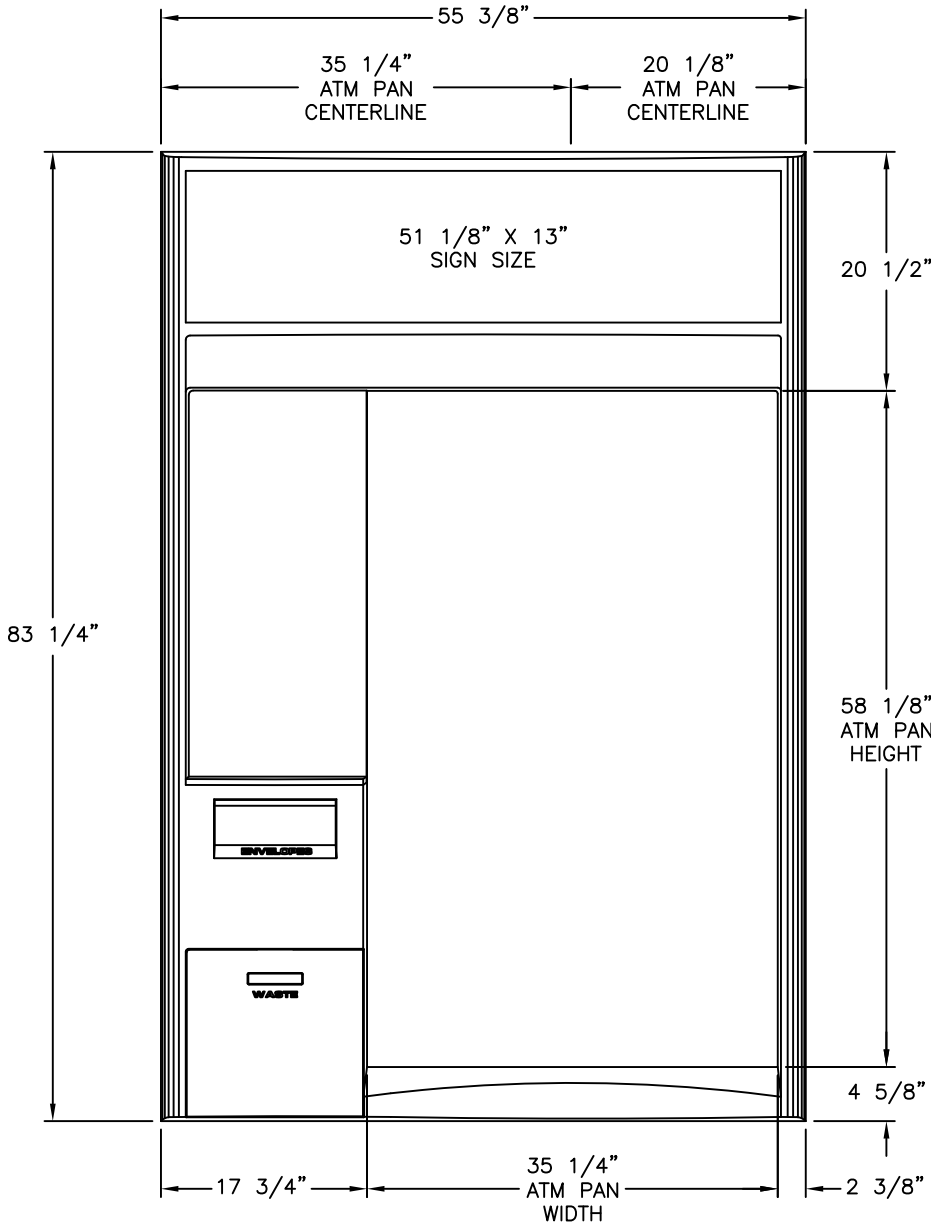

TOP VIEW

Model # 9388

Walk-Up Surround

Features:

- *Backlit Front Sign
- *Task Lighting
- *Envelope Dispenser
- *Waste Receptacle
- *Corian Writing Surface
- *Network & Graphic Display Area

FRONT VIEW

SIDE VIEW

THE INFORMATION CONTAINED IN THIS DRAWING IS
 COPYRIGHTED. ANY REPRODUCTION IN PART OR WHOLE
 WITHOUT WRITTEN PERMISSION IS STRICTLY PROHIBITED.

TOP VIEW

Model # 9389

Walk-Up Surround

Features:

- *Backlit Front Sign
- *Task Lighting
- *Envelope Dispenser
- *Waste Receptacle
- *Corian Writing Surface
- *Network & Graphic Display Area