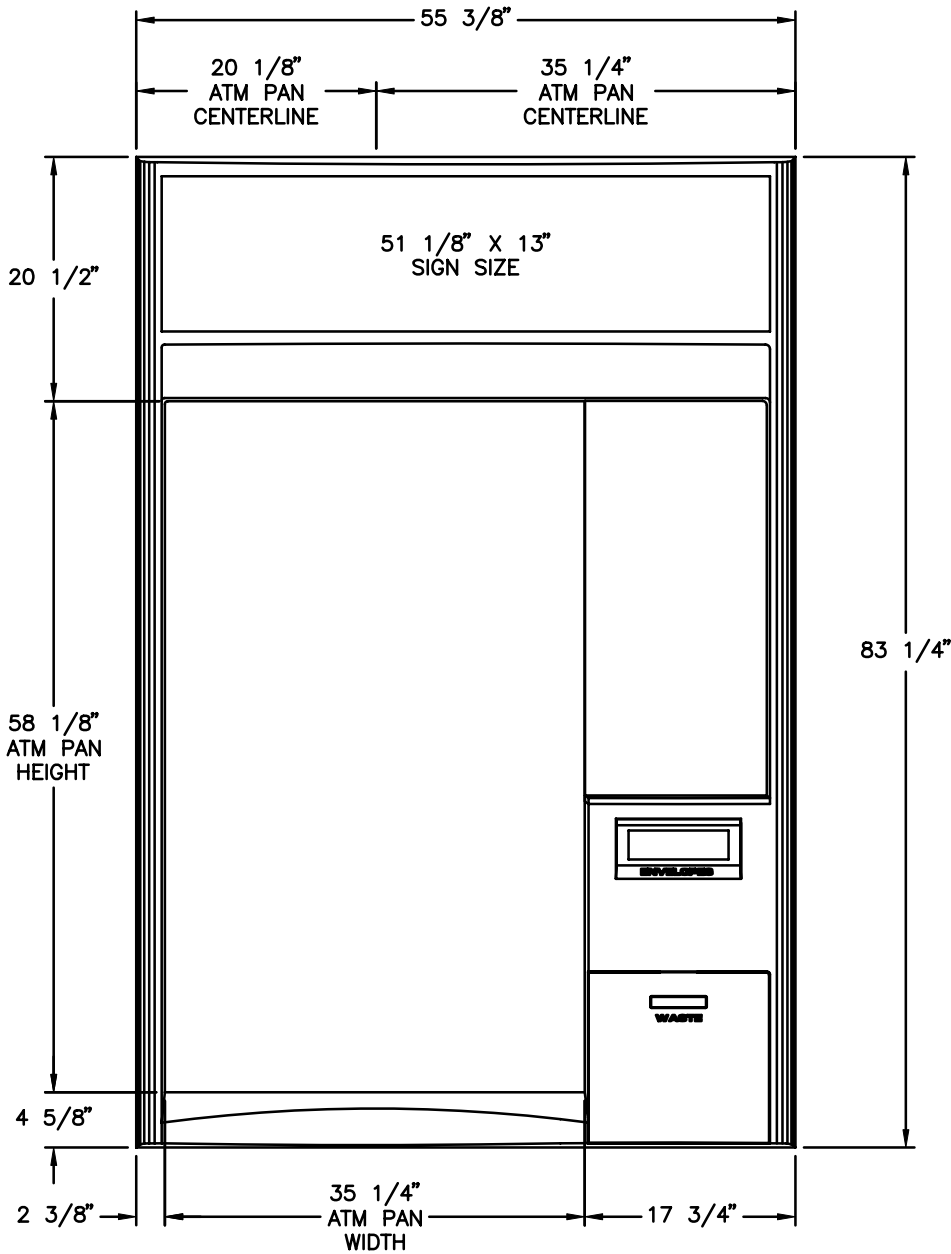

TOP VIEW

Model # 9388

Walk-Up Surround

Features:

- *Backlit Front Sign
- *Task Lighting
- *Envelope Dispenser
- *Waste Receptacle
- *Corian Writing Surface
- *Network & Graphic Display Area

FRONT VIEW

SIDE VIEW

THE INFORMATION CONTAINED IN THIS DRAWING IS COPYRIGHTED. ANY REPRODUCTION IN PART OR WHOLE WITHOUT WRITTEN PERMISSION IS STRICTLY PROHIBITED.

TOP VIEW

Model # 9389

Walk-Up Surround

Features:

- *Backlit Front Sign
- *Task Lighting
- *Envelope Dispenser
- *Waste Receptacle
- *Corian Writing Surface
- *Network & Graphic Display Area