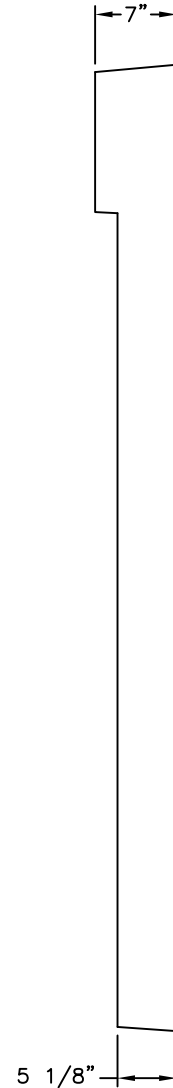

TOP VIEW

Model # 9388

Walk-Up Surround

Features:

- *Backlit Front Sign
- *Task Lighting
- *Envelope Dispenser
- *Waste Receptacle
- *Corian Writing Surface
- *Network & Graphic Display Area

FRONT VIEW

SIDE VIEW

THE INFORMATION CONTAINED IN THIS DRAWING IS
 COPYRIGHTED. ANY REPRODUCTION IN PART OR WHOLE
 WITHOUT WRITTEN PERMISSION IS STRICTLY PROHIBITED.

TOP VIEW

Model # 9389

Walk-Up Surround

Features:

- *Backlit Front Sign
- *Task Lighting
- *Envelope Dispenser
- *Waste Receptacle
- *Corian Writing Surface
- *Network & Graphic Display Area

FRONT VIEW

SIDE VIEW

THE INFORMATION CONTAINED IN THIS DRAWING IS
 COPYRIGHTED. ANY REPRODUCTION IN PART OR WHOLE
 WITHOUT WRITTEN PERMISSION IS STRICTLY PROHIBITED.