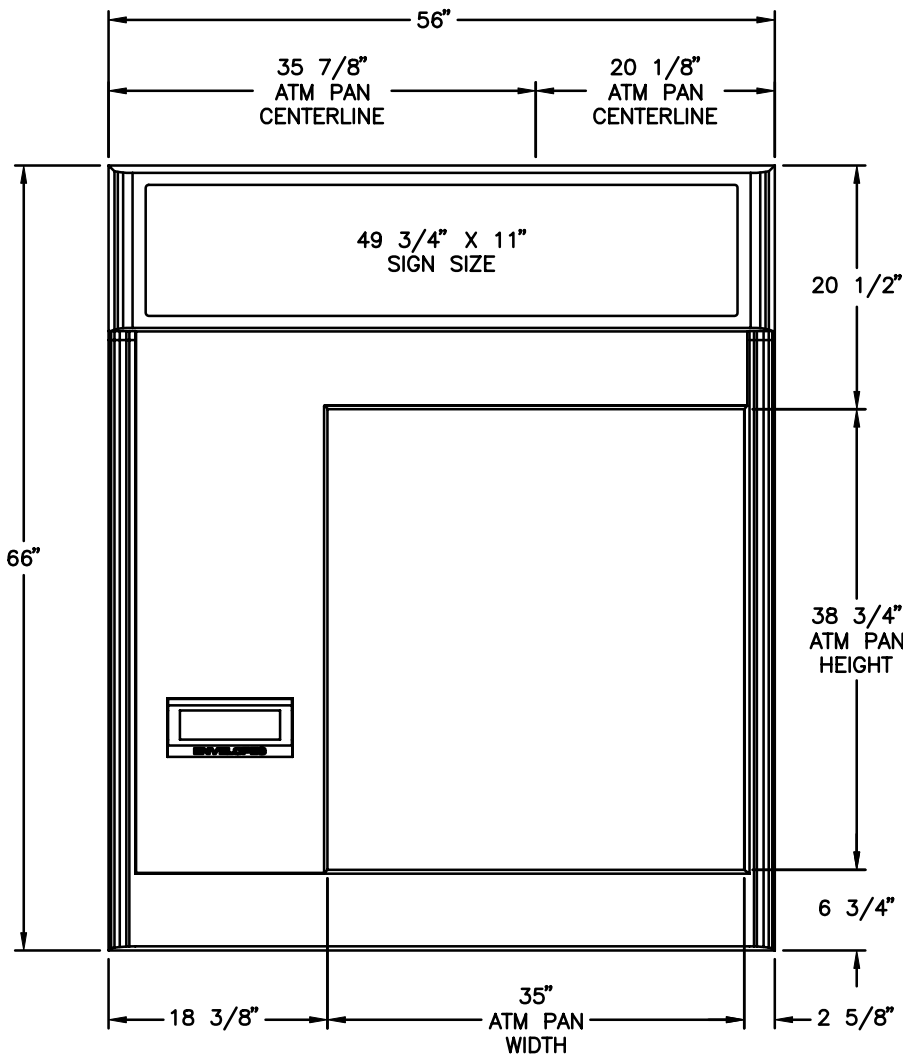

TOP VIEW

Model # 9390

Drive-Up Surround

Features:

- *Backlit Front Sign
- *Task Lighting
- *Envelope Dispenser
- *Network & Graphic Display Area
- *Optional Bumper Guard

FRONT VIEW

SIDE VIEW

THE INFORMATION CONTAINED IN THIS DRAWING IS COPYRIGHTED. ANY REPRODUCTION IN PART OR WHOLE WITHOUT WRITTEN PERMISSION IS STRICTLY PROHIBITED.