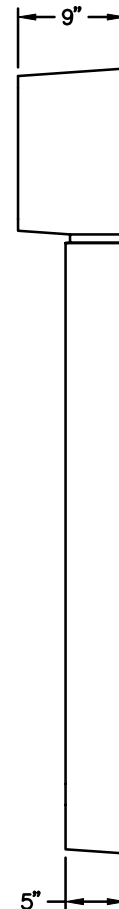

TOP VIEW

Model # 9390

Drive-Up Surround

Features:

- *Backlit Front Sign
- *Task Lighting
- *Envelope Dispenser
- *Network & Graphic Display Area
- *Optional Bumper Guard

FRONT VIEW

SIDE VIEW

THE INFORMATION CONTAINED IN THIS DRAWING IS COPYRIGHTED. ANY REPRODUCTION IN PART OR WHOLE WITHOUT WRITTEN PERMISSION IS STRICTLY PROHIBITED.