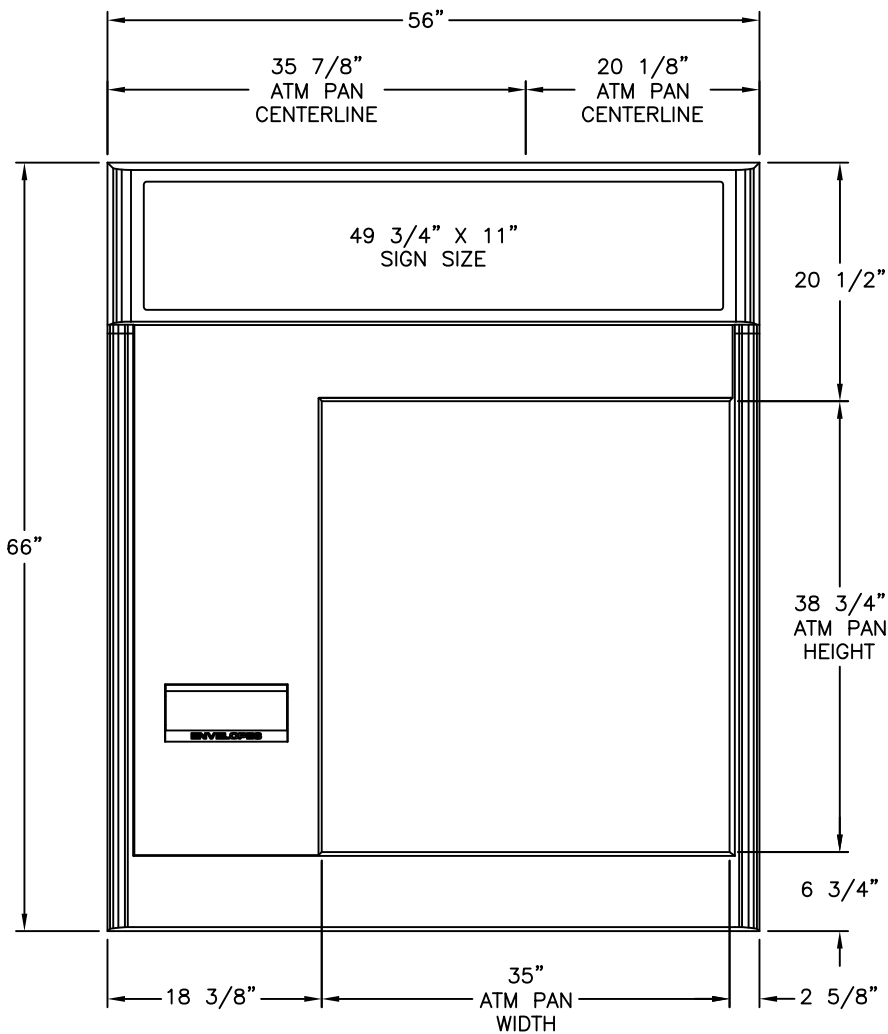

TOP VIEW

Model # 9390

Drive-Up Surround

Features:

- *Backlit Front Sign
- *Task Lighting
- *Envelope Dispenser
- *Network & Graphic Display Area
- *Optional Bumper Guard

FRONT VIEW

SIDE VIEW

THE INFORMATION CONTAINED IN THIS DRAWING IS COPYRIGHTED. ANY REPRODUCTION IN PART OR WHOLE WITHOUT WRITTEN PERMISSION IS STRICTLY PROHIBITED.