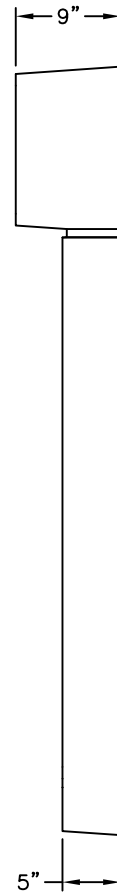

TOP VIEW

Model # 9390

Drive-Up Surround

Features:

- *Backlit Front Sign
- *Task Lighting
- *Envelope Dispenser
- *Network & Graphic Display Area
- *Optional Bumper Guard

FRONT VIEW

SIDE VIEW

THE INFORMATION CONTAINED IN THIS DRAWING IS COPYRIGHTED. ANY REPRODUCTION IN PART OR WHOLE WITHOUT WRITTEN PERMISSION IS STRICTLY PROHIBITED.