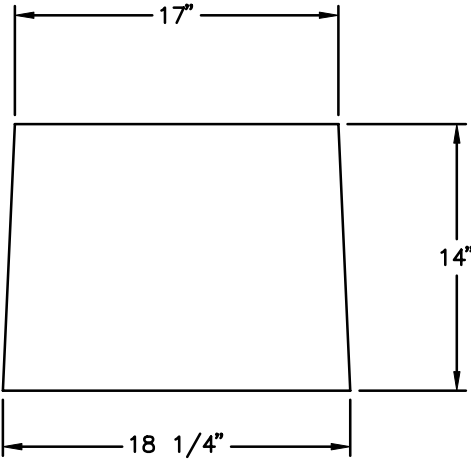

## Lobby Topper

**Features:**

- \*Optional Backlit Front Sign
- \*Optional Network Display Area

TOP VIEW

FRONT VIEW

SIDE VIEW

THE INFORMATION CONTAINED IN THIS DRAWING IS COPYRIGHTED. ANY REPRODUCTION IN PART OR WHOLE WITHOUT WRITTEN PERMISSION IS STRICTLY PROHIBITED.