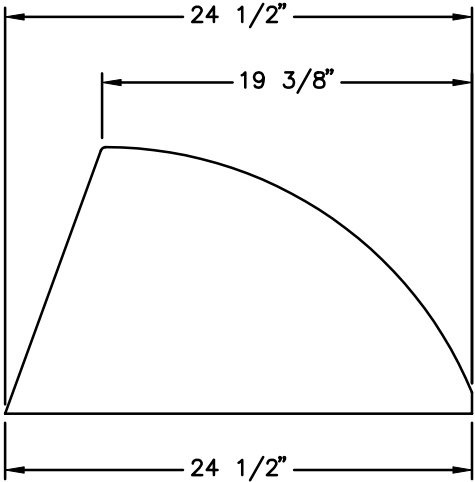

## Lobby Topper

**Features:**

- \*Optional Backlit Front Sign
- \*Optional Network Display Area

TOP VIEW

FRONT VIEW

SIDE VIEW

THE INFORMATION CONTAINED IN THIS DRAWING IS COPYRIGHTED. ANY REPRODUCTION IN PART OR WHOLE WITHOUT WRITTEN PERMISSION IS STRICTLY PROHIBITED.