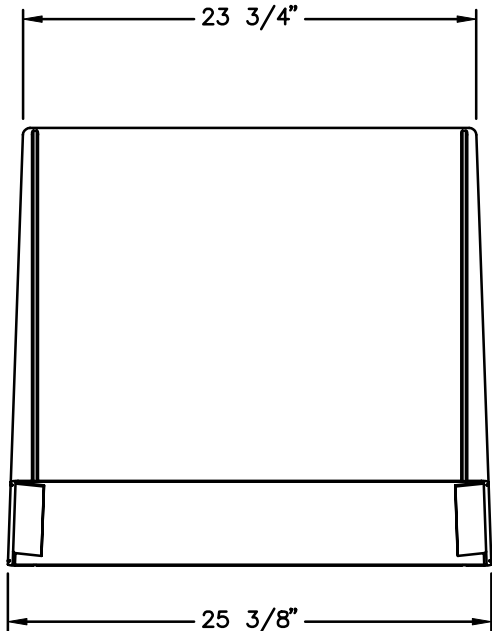

Model # 2240

Lobby Topper

Features:

- *Optional Backlit Front Sign
- *Optional Network Display Area

TOP VIEW

FRONT VIEW

SIDE VIEW

THE INFORMATION CONTAINED IN THIS DRAWING IS COPYRIGHTED. ANY REPRODUCTION IN PART OR WHOLE WITHOUT WRITTEN PERMISSION IS STRICTLY PROHIBITED.