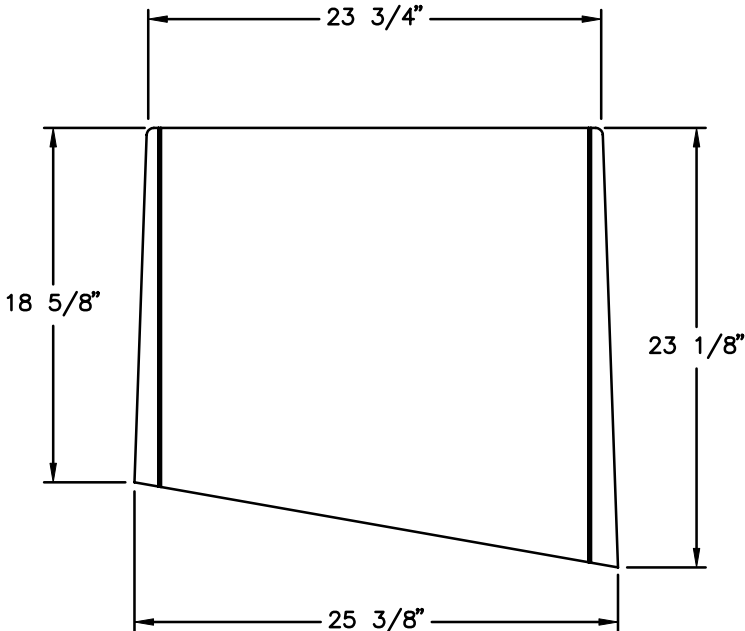

Model # 2240

Lobby Topper

Features:

- *Optional Backlit Front Sign
- *Optional Network Display Area

TOP VIEW

FRONT VIEW

SIDE VIEW

THE INFORMATION CONTAINED IN THIS DRAWING IS COPYRIGHTED. ANY REPRODUCTION IN PART OR WHOLE WITHOUT WRITTEN PERMISSION IS STRICTLY PROHIBITED.