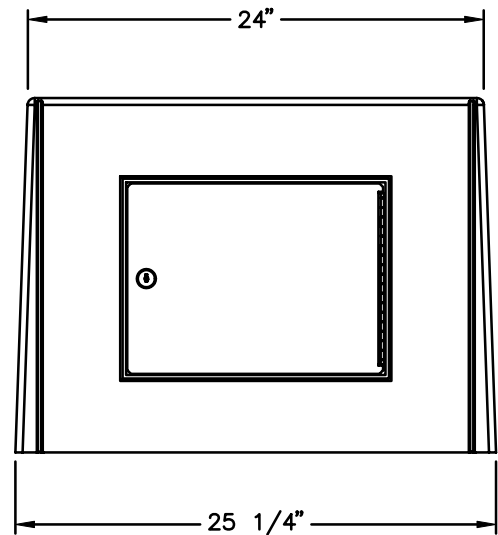

Model # 2241

Lobby Topper

Features:

- *Secure Storage Area
- *Optional Backlit Front Sign
- *Optional Network Display Area

TOP VIEW

FRONT VIEW

SIDE VIEW