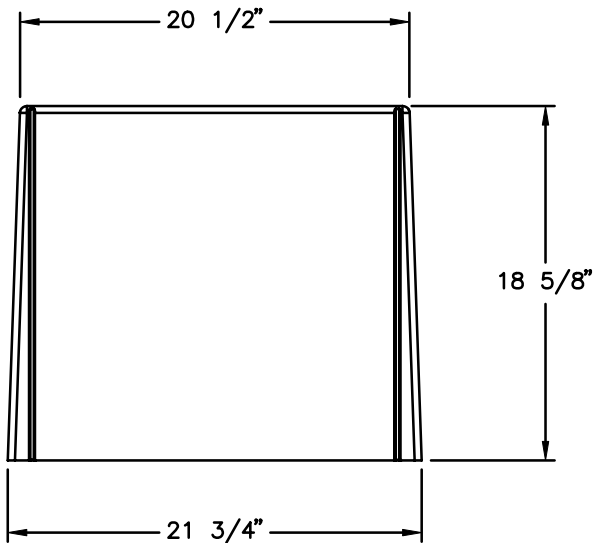

Model # 2241

Lobby Topper

Features:

- *Secure Storage Area
- *Optional Backlit Front Sign
- *Optional Network Display Area

TOP VIEW

FRONT VIEW

SIDE VIEW