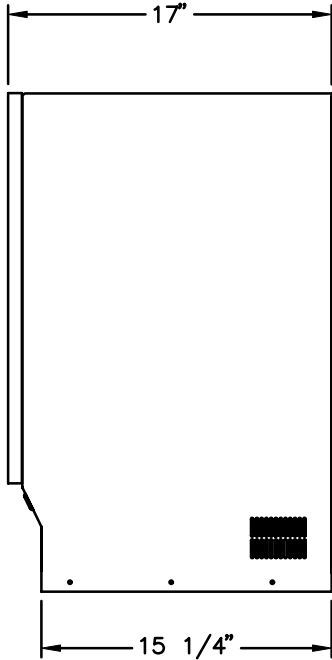

## Lobby Topper

**Features:**

- \*Backlit Front Sign
- \*Network & Graphic Display Area
- \*Secure Storage Area
- \*Optional Camera Window

TOP VIEW

FRONT VIEW

SIDE VIEW

THE INFORMATION CONTAINED IN THIS DRAWING IS  
COPYRIGHTED. ANY REPRODUCTION IN PART OR WHOLE  
WITHOUT WRITTEN PERMISSION IS STRICTLY PROHIBITED.