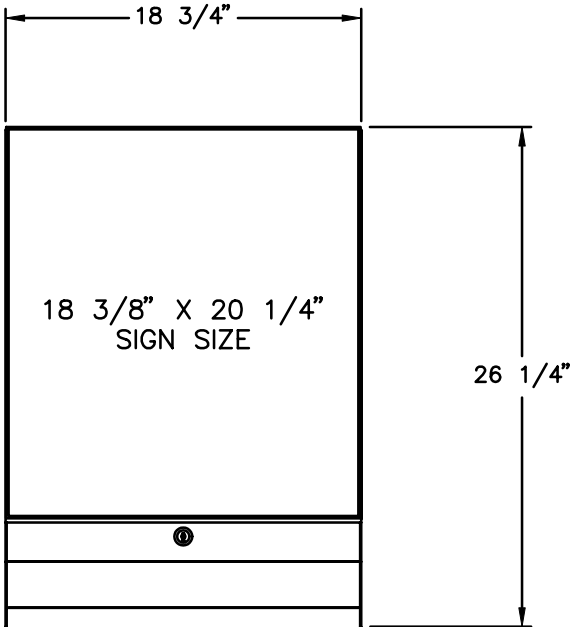

# Model # 2275

## Lobby Topper

**Features:**

- \*Backlit Front Sign
- \*Network & Graphic Display Area
- \*Secure Storage Area
- \*Optional Camera Window

TOP VIEW

FRONT VIEW

SIDE VIEW

THE INFORMATION CONTAINED IN THIS DRAWING IS  
COPYRIGHTED. ANY REPRODUCTION IN PART OR WHOLE  
WITHOUT WRITTEN PERMISSION IS STRICTLY PROHIBITED.