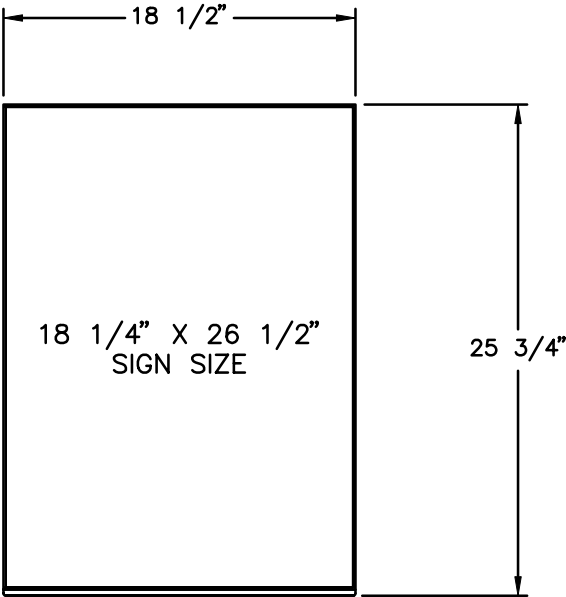

# Model # 2297

## Lobby Topper

**Features:**

- \*Non-Backlit Front Sign
- \*Network & Graphic Display Area
- \*Storage Area

TOP VIEW

FRONT VIEW

SIDE VIEW

THE INFORMATION CONTAINED IN THIS DRAWING IS COPYRIGHTED. ANY REPRODUCTION IN PART OR WHOLE WITHOUT WRITTEN PERMISSION IS STRICTLY PROHIBITED.