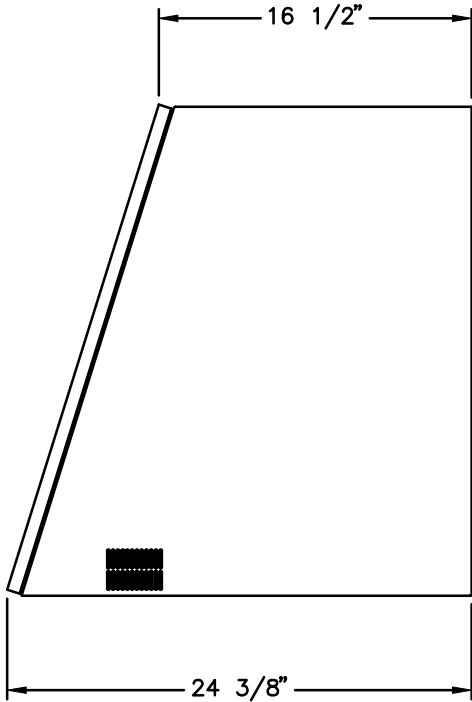

## Lobby Topper

**Features:**

- \*Non-Backlit Front Sign
- \*Network & Graphic Display Area
- \*Storage Area

TOP VIEW

FRONT VIEW

SIDE VIEW

THE INFORMATION CONTAINED IN THIS DRAWING IS COPYRIGHTED. ANY REPRODUCTION IN PART OR WHOLE WITHOUT WRITTEN PERMISSION IS STRICTLY PROHIBITED.