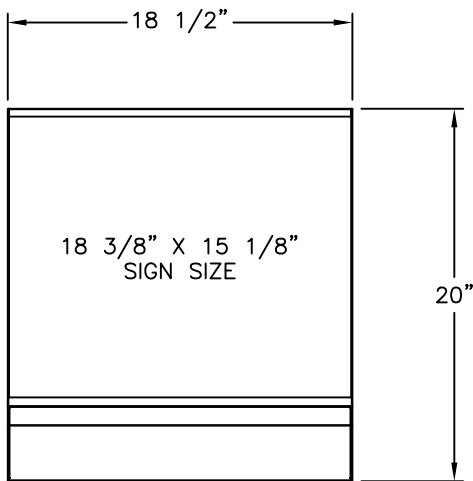

Model # 2310

Lobby Topper

Features:

*Optional Backlit Front Sign

TOP VIEW

FRONT VIEW

SIDE VIEW

THE INFORMATION CONTAINED IN THIS DRAWING IS
COPYRIGHTED. ANY REPRODUCTION IN PART OR WHOLE
WITHOUT WRITTEN PERMISSION IS STRICTLY PROHIBITED.