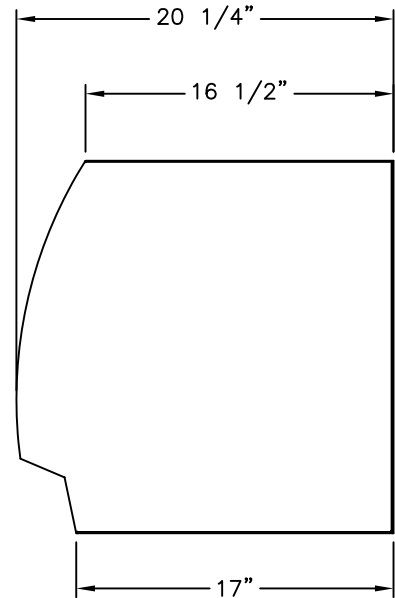

Model # 2310

Lobby Topper

Features:

*Optional Backlit Front Sign

TOP VIEW

FRONT VIEW

SIDE VIEW

THE INFORMATION CONTAINED IN THIS DRAWING IS
COPYRIGHTED. ANY REPRODUCTION IN PART OR WHOLE
WITHOUT WRITTEN PERMISSION IS STRICTLY PROHIBITED.