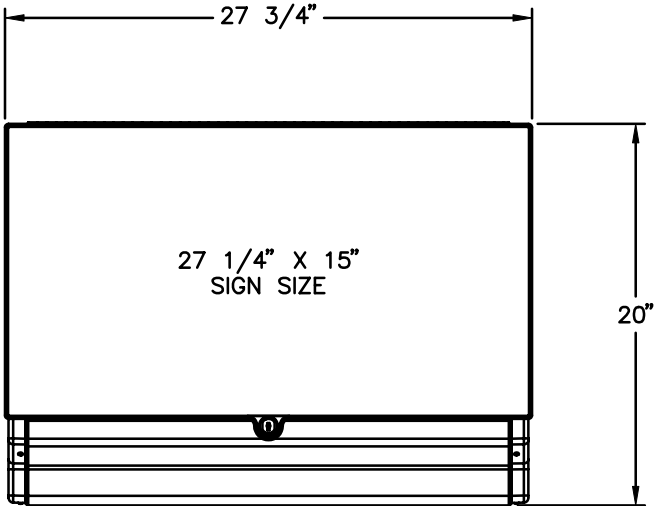

Model # 2321

Lobby Topper

Features:

- *Backlit Front Sign
- *Network & Graphic Display Area
- *Secure Storage Area
- *Ventilation Fan
- *Optional Cord Chase

TOP VIEW

FRONT VIEW

SIDE VIEW

THE INFORMATION CONTAINED IN THIS DRAWING IS COPYRIGHTED. ANY REPRODUCTION IN PART OR WHOLE WITHOUT WRITTEN PERMISSION IS STRICTLY PROHIBITED.