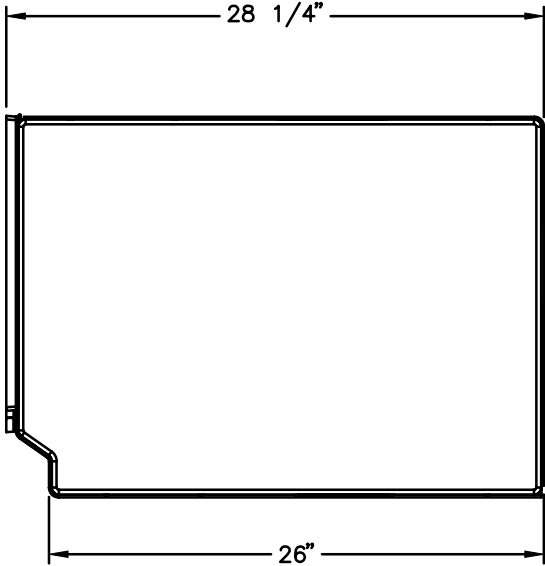

Model # 2321

Lobby Topper

Features:

- *Backlit Front Sign
- *Network & Graphic Display Area
- *Secure Storage Area
- *Ventilation Fan
- *Optional Cord Chase

TOP VIEW

FRONT VIEW

SIDE VIEW

THE INFORMATION CONTAINED IN THIS DRAWING IS COPYRIGHTED. ANY REPRODUCTION IN PART OR WHOLE WITHOUT WRITTEN PERMISSION IS STRICTLY PROHIBITED.