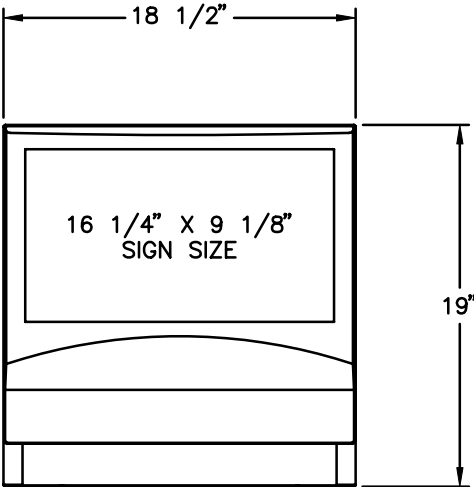

Model # 2351

Lobby Topper

Features:

- *Backlit Front Sign
- *Network Display Area

TOP VIEW

FRONT VIEW

SIDE VIEW

THE INFORMATION CONTAINED IN THIS DRAWING IS
COPYRIGHTED. ANY REPRODUCTION IN PART OR WHOLE
WITHOUT WRITTEN PERMISSION IS STRICTLY PROHIBITED.