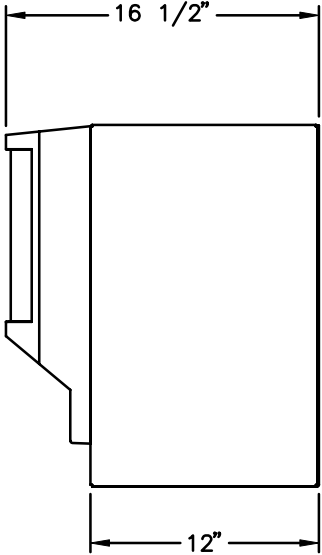

Model # 2351

Lobby Topper

Features:

- *Backlit Front Sign
- *Network Display Area

TOP VIEW

FRONT VIEW

SIDE VIEW

THE INFORMATION CONTAINED IN THIS DRAWING IS
COPYRIGHTED. ANY REPRODUCTION IN PART OR WHOLE
WITHOUT WRITTEN PERMISSION IS STRICTLY PROHIBITED.