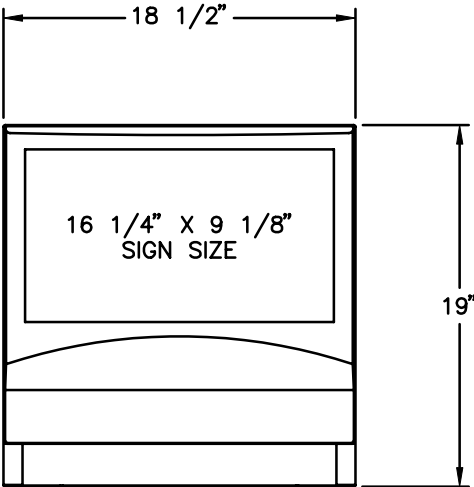

## Lobby Topper

**Features:**

- \*Backlit Front Sign
- \*Backlit "ATM" Text (Both Sides)
- \*Network Display Area

TOP VIEW

FRONT VIEW

SIDE VIEW

THE INFORMATION CONTAINED IN THIS DRAWING IS COPYRIGHTED. ANY REPRODUCTION IN PART OR WHOLE WITHOUT WRITTEN PERMISSION IS STRICTLY PROHIBITED.