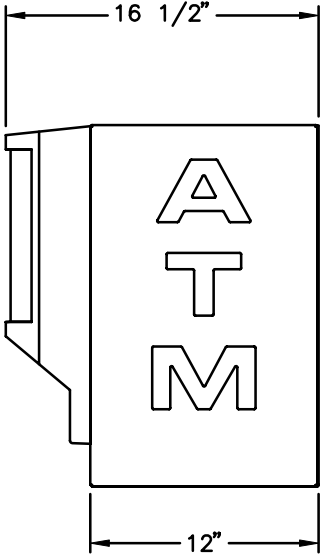

## Lobby Topper

**Features:**

- \*Backlit Front Sign
- \*Backlit "ATM" Text (Both Sides)
- \*Network Display Area

TOP VIEW

FRONT VIEW

SIDE VIEW

THE INFORMATION CONTAINED IN THIS DRAWING IS COPYRIGHTED. ANY REPRODUCTION IN PART OR WHOLE WITHOUT WRITTEN PERMISSION IS STRICTLY PROHIBITED.