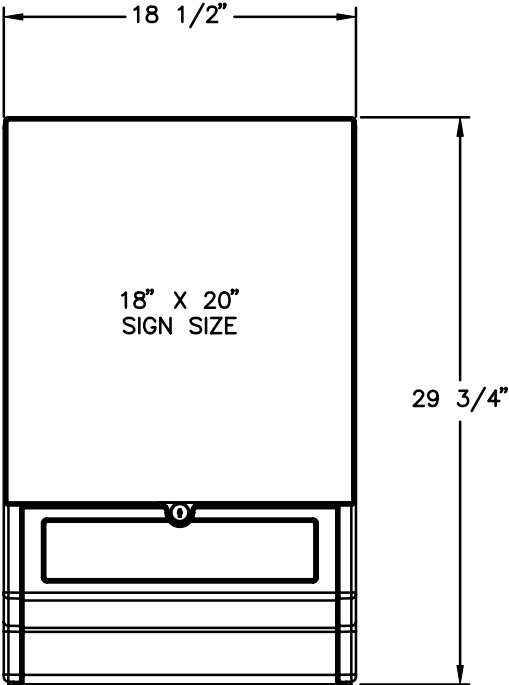

Model # 2361

Lobby Topper

Features:

- *Backlit Front Sign
- *Network & Graphic Display Area
- *Secure Storage Area
- *Ventilation Fan
- *Optional Camera Window
- *Optional Cord Chase

TOP VIEW

FRONT VIEW

SIDE VIEW