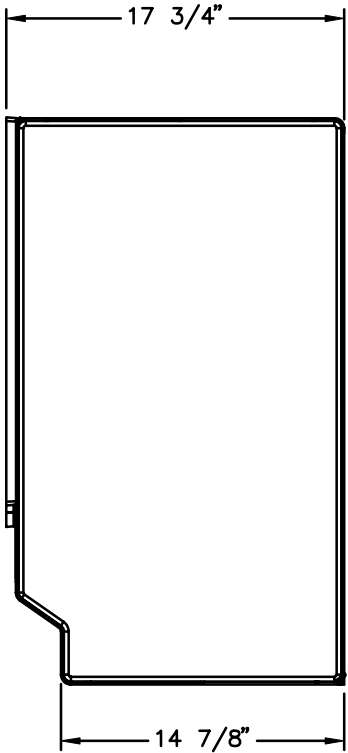

Model # 2361

Lobby Topper

Features:

- *Backlit Front Sign
- *Network & Graphic Display Area
- *Secure Storage Area
- *Ventilation Fan
- *Optional Camera Window
- *Optional Cord Chase

TOP VIEW

FRONT VIEW

SIDE VIEW