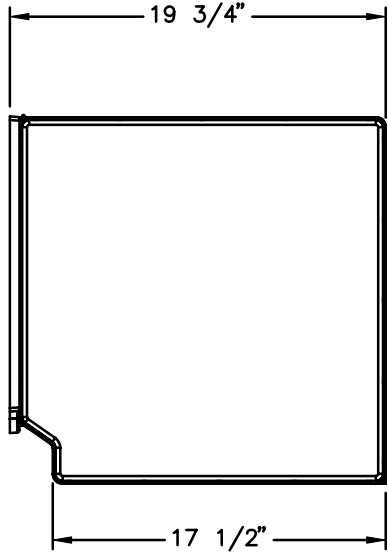

Model # 2363

Lobby Topper

Features:

- *Backlit Front Sign
- *Network & Graphic Display Area
- *Secure Storage Area
- *Ventilation Fan
- *Optional Cord Chase

TOP VIEW

FRONT VIEW

SIDE VIEW

THE INFORMATION CONTAINED IN THIS DRAWING IS COPYRIGHTED. ANY REPRODUCTION IN PART OR WHOLE WITHOUT WRITTEN PERMISSION IS STRICTLY PROHIBITED.