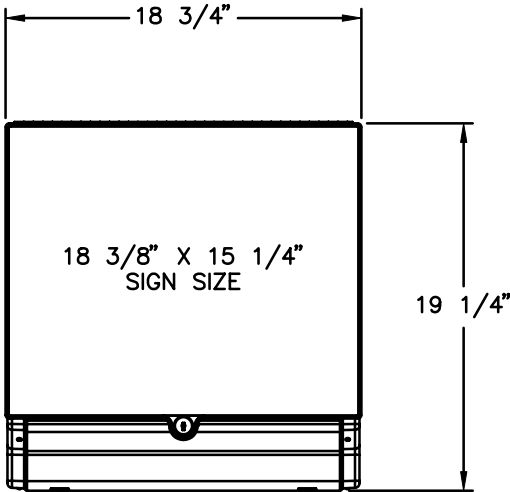

Model # 2363

Lobby Topper

Features:

- *Backlit Front Sign
- *Network & Graphic Display Area
- *Secure Storage Area
- *Ventilation Fan
- *Optional Cord Chase

TOP VIEW

FRONT VIEW

SIDE VIEW

THE INFORMATION CONTAINED IN THIS DRAWING IS COPYRIGHTED. ANY REPRODUCTION IN PART OR WHOLE WITHOUT WRITTEN PERMISSION IS STRICTLY PROHIBITED.