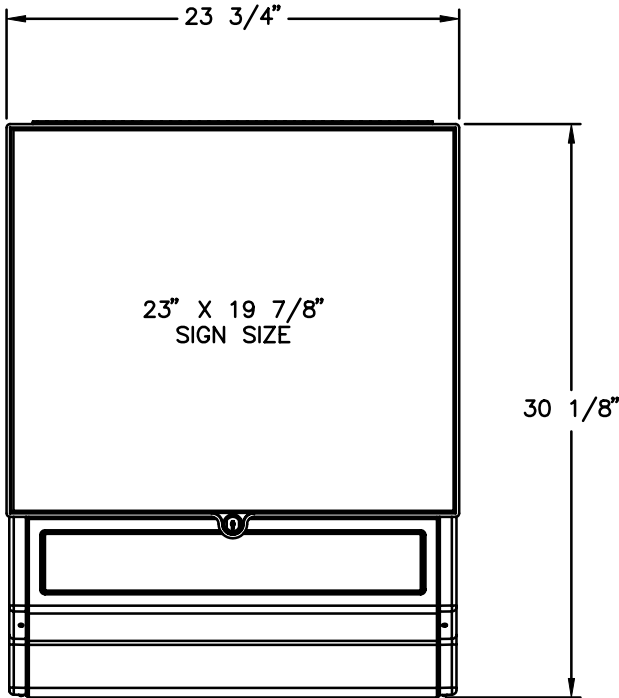

Model # 2374

Lobby Topper

Features:

- *Backlit Front Sign
- *Network & Graphic Display Area
- *Secure Storage Area
- *Ventilation Fan
- *Optional Camera Window
- *Optional Cord Chase

TOP VIEW

FRONT VIEW

SIDE VIEW