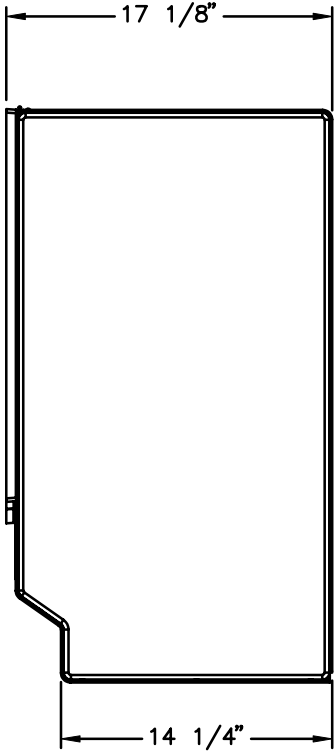

Model # 2374

Lobby Topper

Features:

- *Backlit Front Sign
- *Network & Graphic Display Area
- *Secure Storage Area
- *Ventilation Fan
- *Optional Camera Window
- *Optional Cord Chase

TOP VIEW

FRONT VIEW

SIDE VIEW