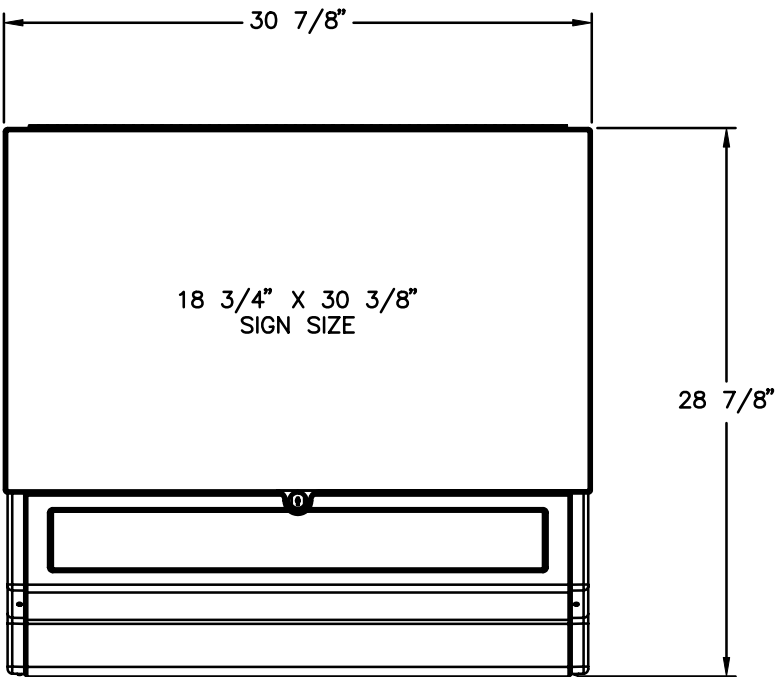

Model # 2375

Lobby Topper

Features:

- *Backlit Front Sign
- *Network & Graphic Display Area
- *Secure Storage Area
- *Ventilation Fan
- *Optional Camera Window
- *Optional Cord Chase

TOP VIEW

FRONT VIEW

SIDE VIEW