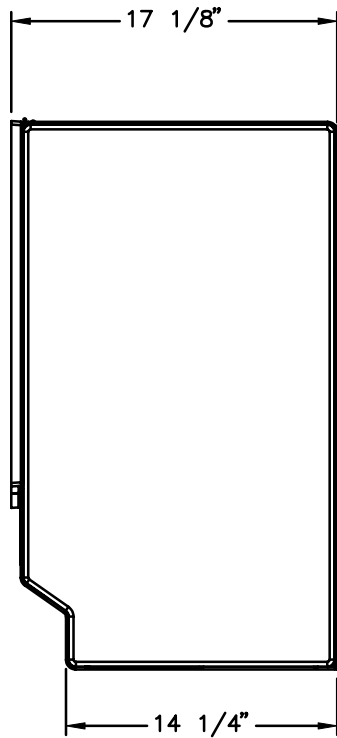

Model # 2375

Lobby Topper

Features:

- *Backlit Front Sign
- *Network & Graphic Display Area
- *Secure Storage Area
- *Ventilation Fan
- *Optional Camera Window
- *Optional Cord Chase

TOP VIEW

FRONT VIEW

SIDE VIEW