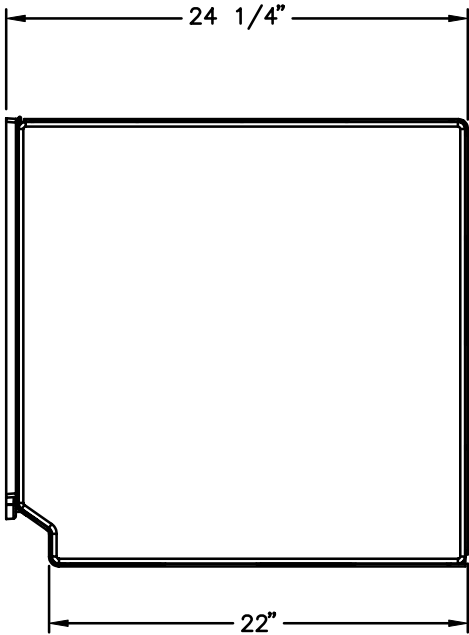

## Lobby Topper

**Features:**

- \*Backlit Front Sign
- \*Network & Graphic Display Area
- \*Secure Storage Area
- \*Ventilation Fan
- \*Optional Cord Chase

TOP VIEW

FRONT VIEW

SIDE VIEW

THE INFORMATION CONTAINED IN THIS DRAWING IS  
COPYRIGHTED. ANY REPRODUCTION IN PART OR WHOLE  
WITHOUT WRITTEN PERMISSION IS STRICTLY PROHIBITED.