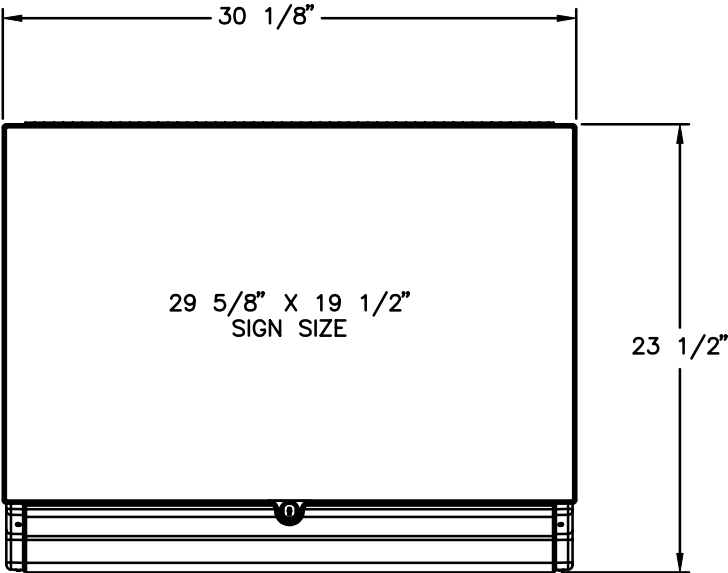

# Model # 2381

## Lobby Topper

**Features:**

- \*Backlit Front Sign
- \*Network & Graphic Display Area
- \*Secure Storage Area
- \*Ventilation Fan
- \*Optional Cord Chase

TOP VIEW

FRONT VIEW

SIDE VIEW

THE INFORMATION CONTAINED IN THIS DRAWING IS  
COPYRIGHTED. ANY REPRODUCTION IN PART OR WHOLE  
WITHOUT WRITTEN PERMISSION IS STRICTLY PROHIBITED.